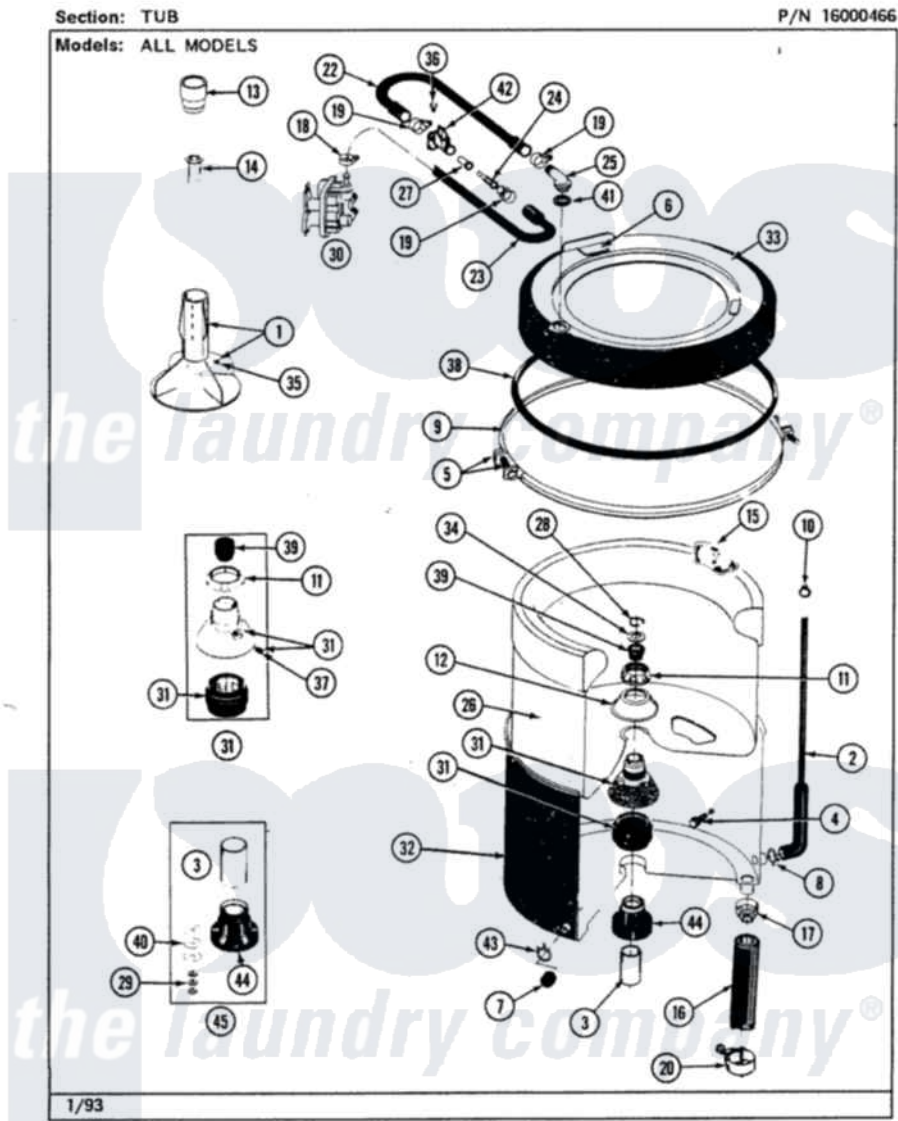

Maytag LAT7793ABW 07 - TUB

Maytag [Residential Maytag LAT7793ABW Washer Parts](#) Parts Diagram 07 - TUB
 Click on the part number to view part

| Item | Original Part Number | Replaced By | Status | Part Description |
|------|------------------------|---------------------------|--------|-------------------------------|
| 1 | 207538 | | | Agitator W/Lock Screw |
| 2 | 212942 | 22001619 | | Tube, Water Level Switch |
| 3 | 211130 | | | Bearing Liner, Tub Bearing |
| 4 | 200744 | W10175939 | | Bolt |
| " | 205254 | W10175938 | | Bolt |
| 5 | 205529 | | | Nut And Bolt Kit For Tub Clam |
| 6 | 215232 | | | Bumper, Unbalance |
| 7 | 214725 | | | Cap For Spout-Outer Tub |
| 8 | 211641 | | | Clamp, 1-1/16" |
| 9 | 200846 | | | Clamp - Tub Cover |
| 10 | 410296 | 596669 | | Clamp, Manifold |
| 11 | 211047 | 6-2110472 | | Nut- Clamp |
| 12 | 211210 | | | Washer, Clamping Nut |
| 13 | 215721 | | | Dispensing Cap |
| 14 | 215733 | | | Dispensing Cup |
| 15 | 207219 | | | Filter, Self-Cleaning |