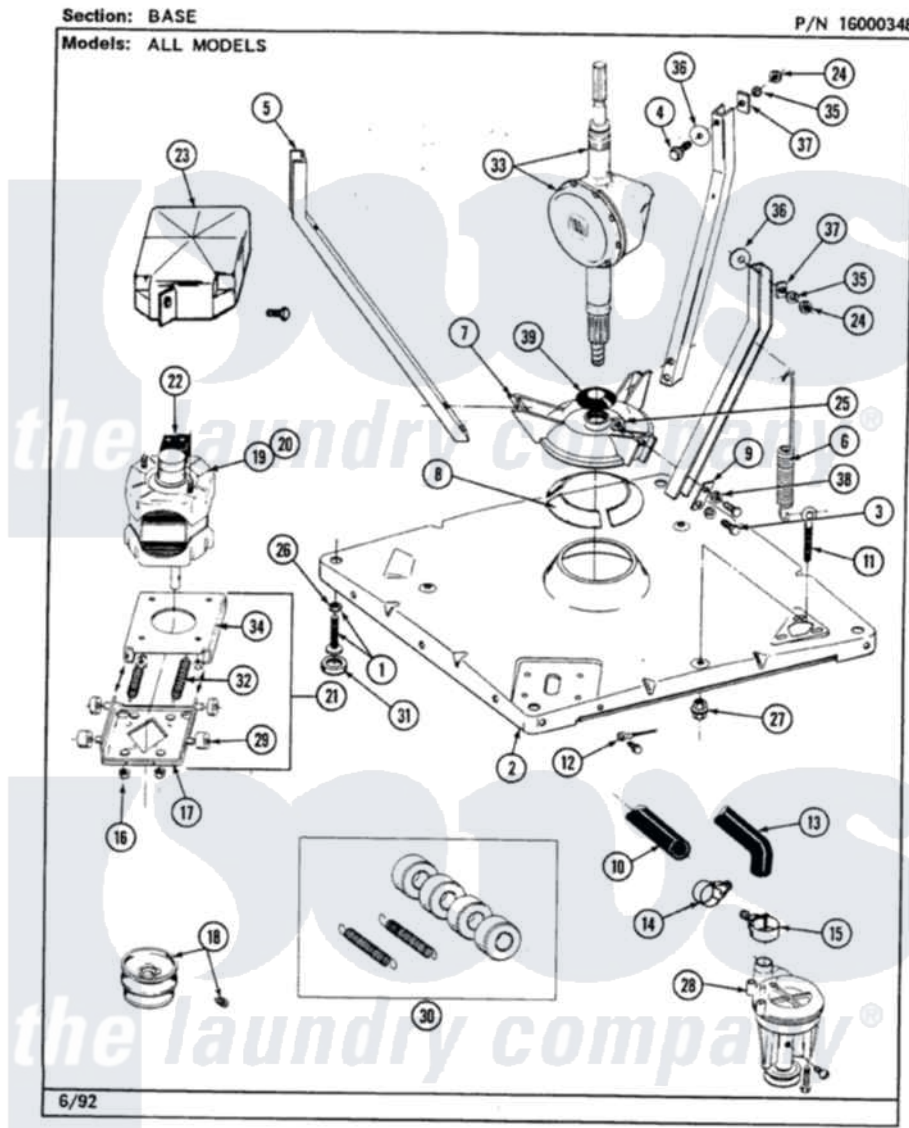

Maytag LAT7800AAL 01 - BASE

38

Maytag Residential Maytag LAT7800AAL Washer Parts Parts Diagram 01 - BASE
 Click on the part number to view part

Item	Original Part Number	Replaced By	Status	Part Description
1	Y302699	22003428		Leg, Adjustable
2	203274			Base With Damper Pads
3	Y015627			Screw- Hex
4	205254	W10175938		Bolt
"	200744	W10175939		Bolt
5	213100		Not Available	PART NOT USED
6	213054			Centering Spring - 3 Used
7	203725			Damper W/Bolt And Clip
8	203956			Damper Pad Kit
9	213073			Washer, Double Brace
10	214767	22001448		Hose, Pump
11	213120	216416		Bolt, Eye/Centering Spring
12	210186	3370225		Screw
"	204807			Ground Wire, Supp. Plte To Top Cover
13	Y212989			Hose, Outer Tub To Pump
14	200461	285655		Clamp, Hose

15	202574	3367052	Clamp, Hose
16	Y311426	3400029	Nut, Adapter Plate
17	205908		Motor Mount Assembly
18	200816	6-2008160	Pulley- MO
"	Y053241		Set Screw, Motor Pulley
20	201807	12002353	Motor-Drve
21	205999		Motor Mount Assembly
22	205134	Not Available	MOTOR EXTERNAL START SWITCH
"	205131		Switch, Motor External Start
"	205133	Not Available	(PROD. IDNo. 2-1664-8 & 2-5463)
"	206504		Motor External Start Switch
"	206505	Not Available	PROD. No.201664-15, & No.205463-3.
"	205132	Not Available	SWITCH, MOTOR EXTERNAL START No.201664-14,205463-4 & 201800-4
23	213121	3400111	Screw, 12-14 X 5/8
"	215098		Shield, Motor
24	Y052734		Nut, Carrage Bolts And Bracket
25	Y052785		Nut, Brace To Damper
26	210385		Lock Nut For Adjustable Leg
27	211949		Nut, Adjustment Eyebolt
28	202203	6-2022030	Pump As Pa
"	211880		Screw, HeX Head No.10 X 1/2 Inc
"	Y015408	22003235	Screw, Bearing Insert
29	204998	205000	Roller And Spring Kit 4+Spr
30	205000		Roller And Spring Kit 4+Spr
31	210684		Foot, Adjustable Leg
32	202718		Springs, Tension
33	206708	6-2097790	Transmison
34	214956		Motor Mount Assembly
35	Y054867		Washer, Lock
36	211100		Washer, Outer Tub
37	212979	Not Available	WASHER, TUB BRACE
38	911852	486009	Lockwasher
39	211028	22001586	Deflector, Water