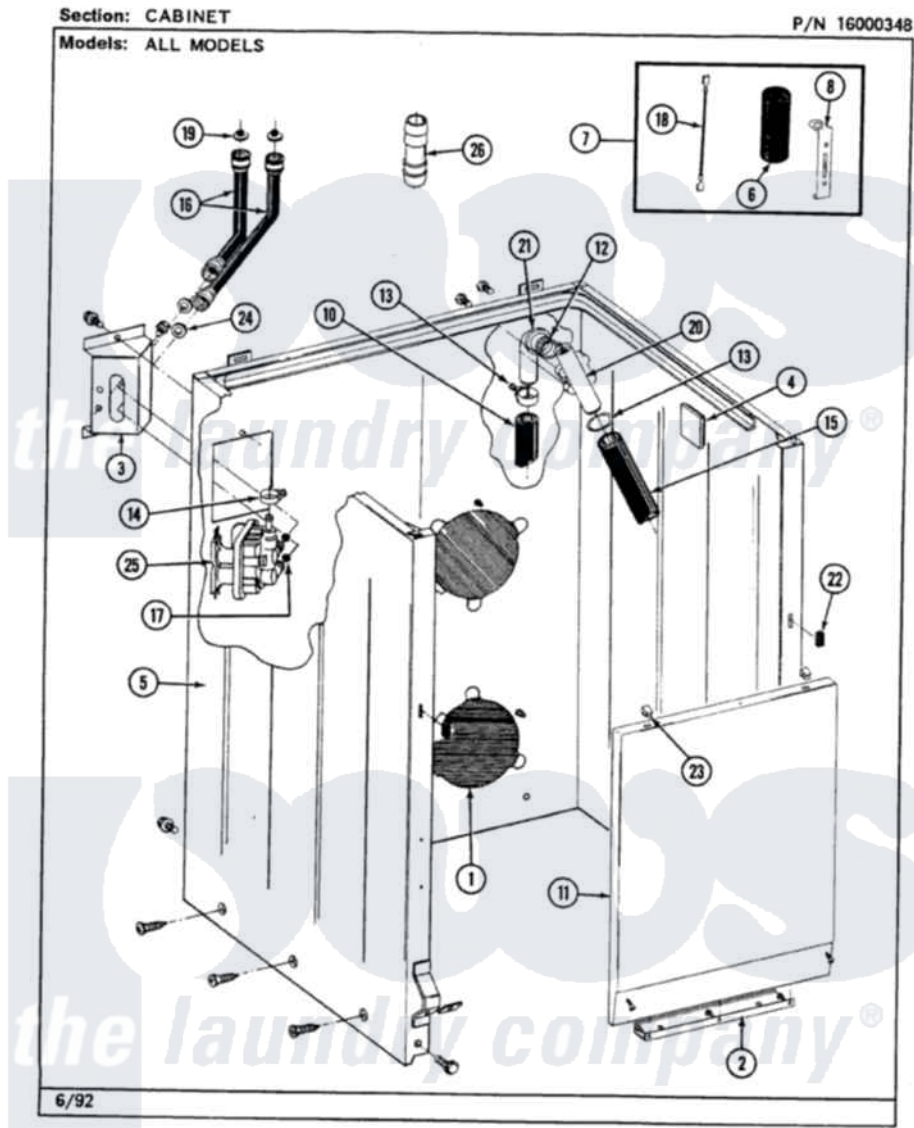

Maytag LAT7800AAL 02 - CABINET

30

Maytag Residential Maytag LAT7800AAL Washer Parts Parts Diagram 02 - CABINET
Click on the part number to view part

Item	Original Part Number	Replaced By	Status	Part Description
1	211878		Not Available	PLATE, ACCESS
"	211294	90767		Screw, 8A X 3/8 HeX Washer Head Tapping
2	213846			Guard, Belt
"	211294	90767		Screw, 8A X 3/8 HeX Washer Head Tapping
3	212276	W10116760		Screw
"	214812	22002361		Bracket, Water Valve
4	215058			Pad, Cabinet Bumper
5	203319L		Not Available	(ALMOND)
"	204439			Screw And Fstner Assembly
"	213122	27001200		Screw
"	213121	3400111		Screw, 12-14 X 5/8
"	213007			Xfor Cabinet See Cabinet, Back
6	Y200832			Capacitor
7	206103			Capacitor Kit

8	211149		Clip, Capacitor
9	202861	202860	Inlet Hose Assembly
10	216017		Hose, Drain
"	Y059149		(7/8" I.D. CARTON OF 50 FT.)
11	212998L		Not Available
			FRONT PANEL-ALMOND
12	214765		Gasket, Siphon Break
13	200908	285655	Clamp, Hose
14	201575		Clamp, Hose
15	214767	22001448	Hose, Pump
16	202860		Inlet Hose Assembly
"	200672	76314	Hose, Inlet 6 Ft. Hose With Elbow
17	214337	96160	Screen
18	203237		No. 17 Wire With Terminal
19	200961	12001413	Strainer And Washer Kit
20	206638		Siphon Break
"	Y014874		Screw, Idler Arm And Sleeve
21	Y216016	W10116738	Elbow
22	214376	22002331	Spacer, Front Panel
23	212982	22001650	Fastener, Spring
24	Y013783		Washer, Inlet Hose
25	205613		Water Valve
"	212276	W10116760	Screw
26	Y216015		Coupling, Hose