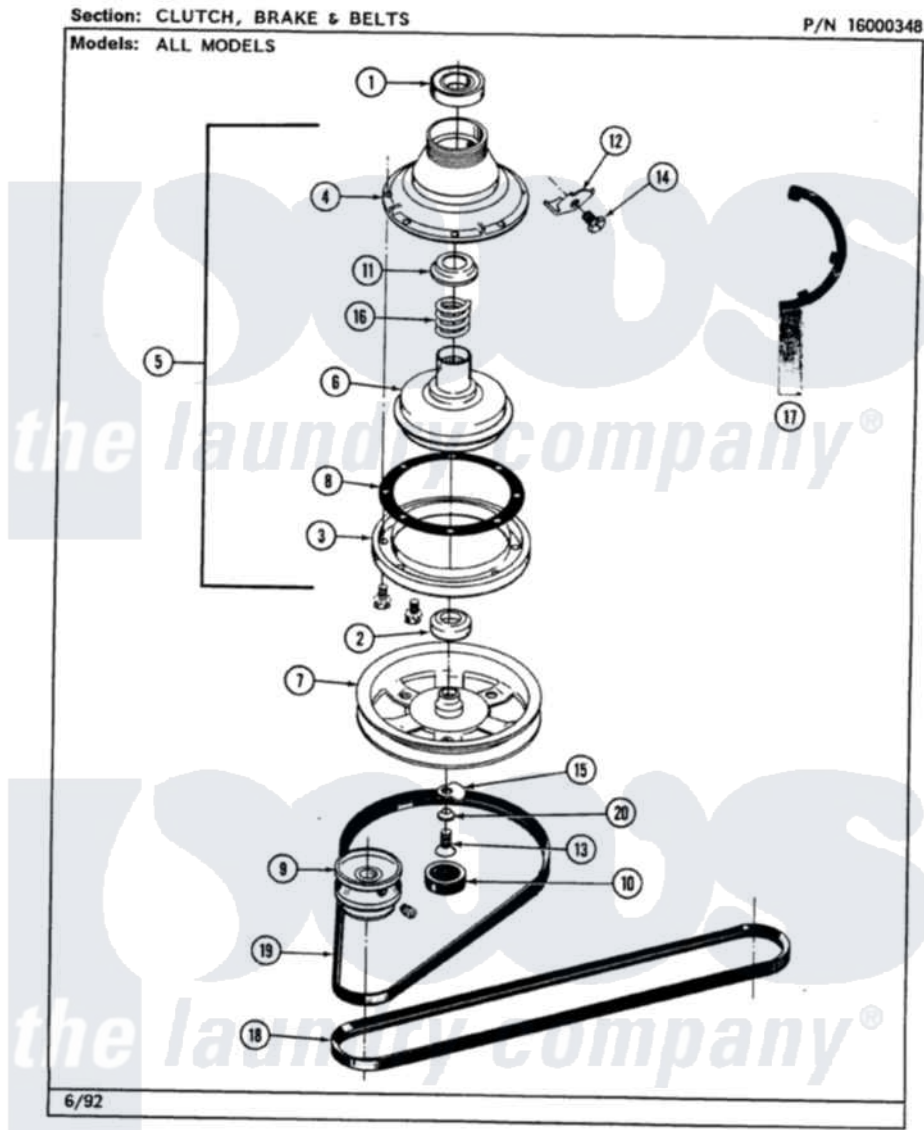

Maytag LAT7800AAL 03 - CLUTCH, BRAKE & BELTS

42

Maytag Residential Maytag LAT7800AAL Washer Parts Parts Diagram 03 - CLUTCH, BRAKE & BELTS
 Click on the part number to view part

Item	Original Part Number	Replaced By	Status	Part Description
1	Y200720	22003441		Bearing, Rear
2	200835			Bearing, Brake Rotor
3	211043	6-2011900		Brake Asse
"	211000			SCREW, BRAKE DRUM (HEX HEAD)
4	211045	6-2011900		Brake Asse
5	201190	6-2011900		Brake Asse
6	201126	6-2011900		Brake Asse
7	211059	6-2301530		Pulley
8	211042	6-2011900		Brake Asse
9	Y053241			Set Screw, Motor Pulley
"	200816	6-2008160		Pulley- MO
10	211038		Not Available	CAP, OIL RETAINER
11	211039	6-2011900		Brake Asse
12	213325			Clip, Retaining
13	211375	681582		Screw
14	213326			Bolt, Sems Retaining Clip

15	211089		Lug, Stop Pulley
16	211041	6-2011900	Brake Asse
17	Y038315	038315	Tool
18	211124		Part Not Used
19	211125		V Belt, DiVe Pulley
20	211090	22003555	Washer, Stop Lug