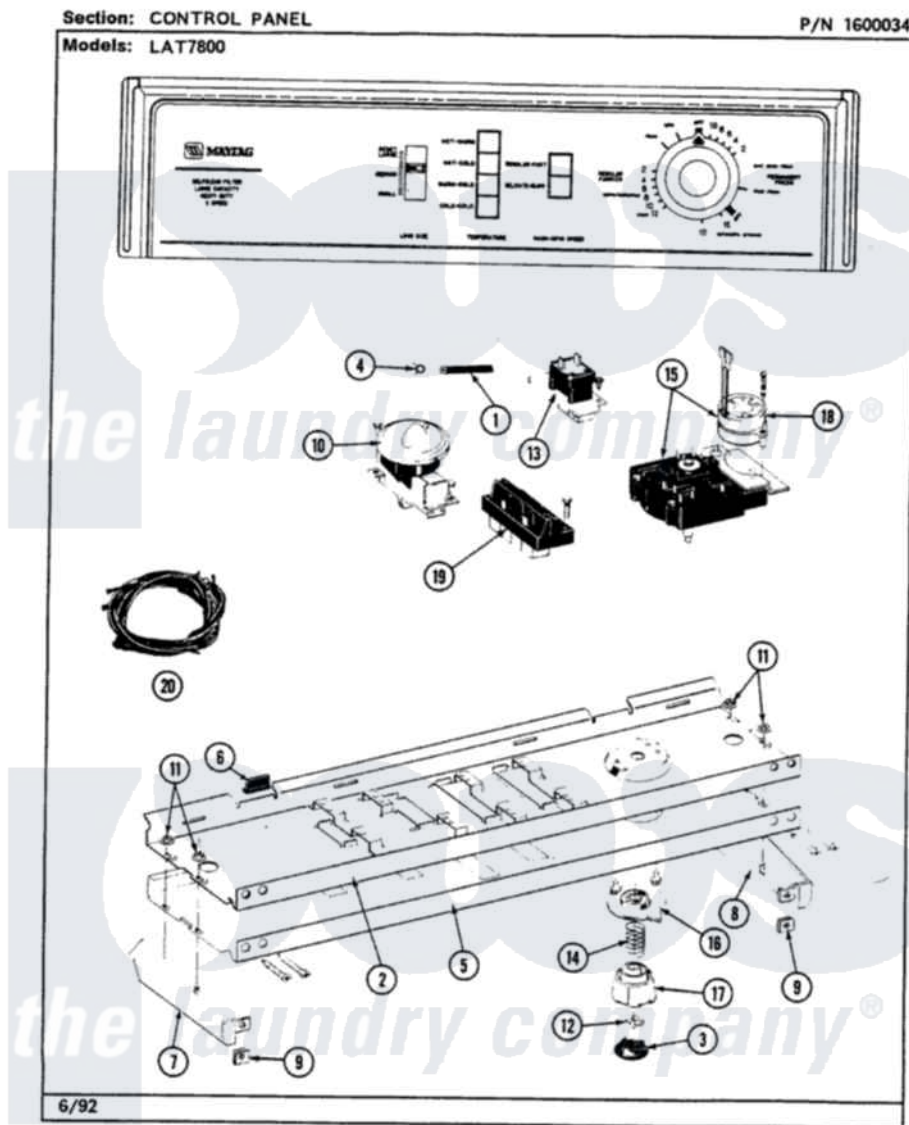

# Maytag LAT7800AAL 04 - CONTROL PANEL

14

Maytag [Residential Maytag LAT7800AAL Washer Parts](#) Parts Diagram 04 - CONTROL PANEL  
Click on the part number to view part

Item	Original Part Number	Replaced By	Status	Part Description
1	212942	<a href="#">22001619</a>		Tube, Water Level Switch
2	<a href="#">214809</a>			Back Up Plate
"	<a href="#">210932</a>			Screw, No.8 X 9/16 Ctsk Note: Screw, Inlet Duct
3	215821		Not Available	CAP, KNOB
4	410296	<a href="#">596669</a>		Clamp, Manifold
5	207398		Not Available	CONTROL PANEL
"	<a href="#">210932</a>			Screw, No.8 X 9/16 Ctsk Note: Screw, Inlet Duct
6	<a href="#">214897</a>			Pad, Control Panel
7	207215		Not Available	END CAP LH
8	207216		Not Available	END CAP RH
9	<a href="#">214894</a>			Fastener, End Cap
10	211168	<a href="#">W10139210</a>		Screw, 8-18 X 5/16
"	207362		Not Available	INFINITE LEVEL PRESSURE SWITCH
11	<a href="#">214872</a>			Palnut, End Cap Note: Nut, Lamp Holder

12	<a href="#">211605</a>		Bezel, Timer Dial
13	213117	<a href="#">67006908</a>	Screw, Ice Rack
"	<a href="#">207370</a>		Speed Control Switch - 2 Butto
14	<a href="#">211065</a>		Spring, Index Wheel
15	<a href="#">207373</a>		Timer
"	213966	<a href="#">3400014</a>	Screw
16	215827	Not Available	TIMER DIAL SKIRT
17	<a href="#">215828</a>		Knob, Timer
18	205033	<a href="#">22205033</a>	Motor- Tim
19	213117	<a href="#">67006908</a>	Screw, Ice Rack
"	207367	Not Available	TEMP CONTROL SWITCH - 4 BUTTON
20	207381	Not Available	WIRE HARNESS