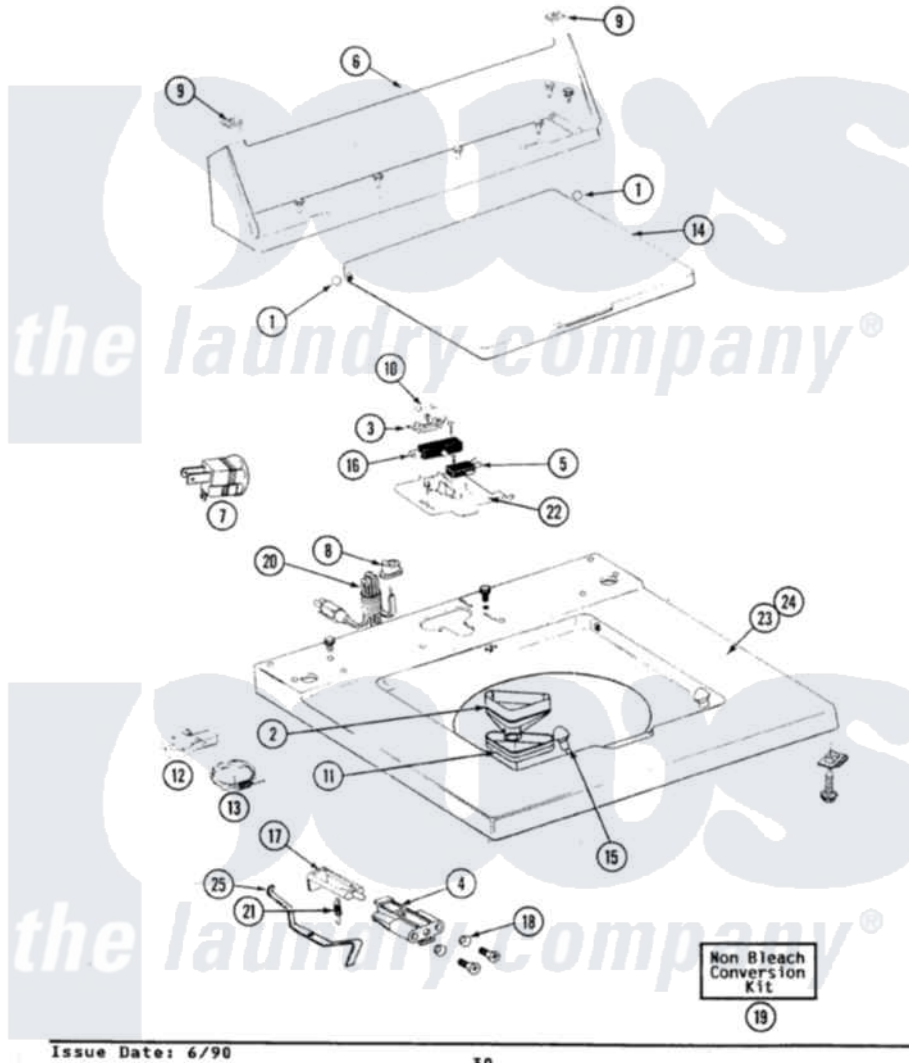

Maytag LAT7800AAL 05 - TOP

SECTION: TOP COVER, CONSOLE & LID SWITCH
 MODEL: ALL MODELS

Issue Date: 6/90

30

Maytag [Residential Maytag LAT7800AAL Washer Parts](#) Parts Diagram 05 - TOP
 Click on the part number to view part

Item	Original Part Number	Replaced By	Status	Part Description
1	211726			Hinge, Ball Lid
2	215578			Bleach Inlet Almond
3	215705	Y311711		Screw, Fuse Block
"	207167			Block, Fuse
4	910182	25-7809		Screw, No.6-20 1/2 Flthd Torx
"	214279	204968		Plunger And Bracket Assembly--W
5	22001352			Screw, Check Switch
"	207166			Switch, Check
6	Y313559			Screw
"	205635L		Not Available	CONSOLE (ALM)
"	211294	90767		Screw, 8A X 3/8 HeX Washer Head Tapping
7	Y201808			Converter
8	211881			Grommet, Cord Part Not Used-Gas Models Only
9	215075			Fastener, Control Panel To Console

10	207168	22001682	Switch Assembly, Lid W/4amp Fuse
11	214436		Gasket
12	301548		Clamp, Ground Wire
13	311155		Ground Wire And Clamp
14	216073L	Not Available	(ALMOND)----NA
15	212716		Bumper, Lid
16	213501		Screw, No.6-20 X 1-1/8 Inch
"	205415	279347	Switch-Lid
17	215700	Not Available	LID SWITCH PLUNGER
18	211500		Washer, Bracket To Top Cover
19	205997		Non-Bleach Conversion Kit
20	210186	3370225	Screw
"	204590		Cord, Power
21	213720		Spring, Lid Switch
22	207159	489355	Screw, 8 X 1/2
"	Y215699	22001678	Bracket, Switch And Fuse
23	210186	3370225	Screw
"	204445		Screw And Fastener Assembly
24	210186	3370225	Screw
"	204445		Screw And Fastener Assembly
25	215704		Lever, Unbalance