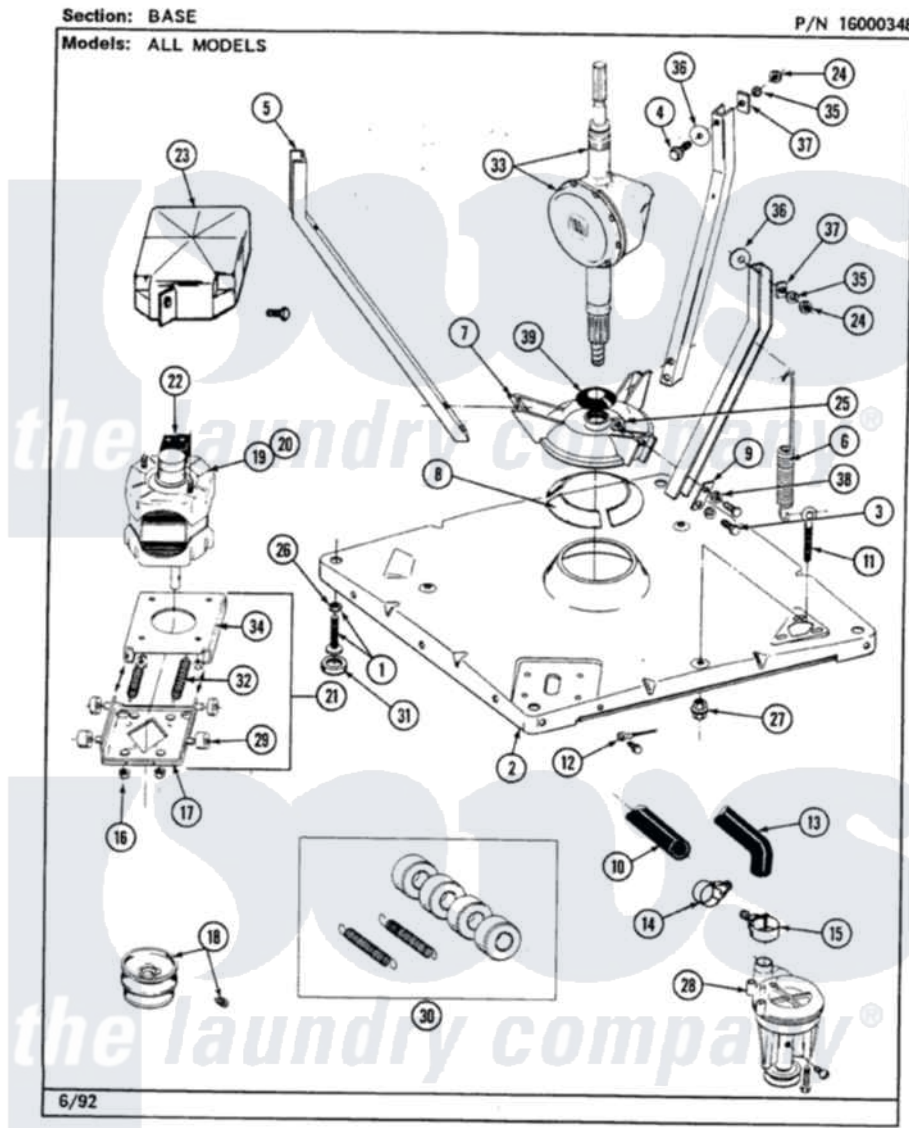

Maytag LAT7800AAW 01 - BASE

38

Maytag [Residential Maytag LAT7800AAW Washer Parts](#) Parts Diagram 01 - BASE
 Click on the part number to view part

Item	Original Part Number	Replaced By	Status	Part Description
1	Y302699	22003428		Leg, Adjustable
2	203274			Base With Damper Pads
3	Y015627			Screw- Hex
4	205254	W10175938		Bolt
"	200744	W10175939		Bolt
5	213100		Not Available	PART NOT USED
6	213054			Centering Spring - 3 Used
7	203725			Damper W/Bolt And Clip
8	203956			Damper Pad Kit
9	213073			Washer, Double Brace
10	214767	22001448		Hose, Pump
11	213120	216416		Bolt, Eye/Centering Spring
12	210186	3370225		Screw
"	204807			Ground Wire, Supp. Plte To Top Cover
13	Y212989			Hose, Outer Tub To Pump
14	200461	285655		Clamp, Hose

15	202574	3367052	Clamp, Hose
16	Y311426	3400029	Nut, Adapter Plate
17	205908		Motor Mount Assembly
18	200816	6-2008160	Pulley- MO
"	Y053241		Set Screw, Motor Pulley
20	201807	12002353	Motor-Drve
21	205999		Motor Mount Assembly
22	205134	Not Available	MOTOR EXTERNAL START SWITCH
"	205131		Switch, Motor External Start
"	205133	Not Available	(PROD. IDNo. 2-1664-8 & 2-5463)
"	206504		Motor External Start Switch
"	206505	Not Available	PROD. No.201664-15, & No.205463-3.
"	205132	Not Available	SWITCH, MOTOR EXTERNAL START No.201664-14,205463-4 & 201800-4
23	213121	3400111	Screw, 12-14 X 5/8
"	215098		Shield, Motor
24	Y052734		Nut, Carrage Bolts And Bracket
25	Y052785		Nut, Brace To Damper
26	210385		Lock Nut For Adjustable Leg
27	211949		Nut, Adjustment Eyebolt
28	202203	6-2022030	Pump As Pa
"	211880		Screw, HeX Head No.10 X 1/2 Inc
"	Y015408	22003235	Screw, Bearing Insert
29	204998	205000	Roller And Spring Kit 4+Spr
30	205000		Roller And Spring Kit 4+Spr
31	210684		Foot, Adjustable Leg
32	202718		Springs, Tension
33	206708	6-2097790	Transmison
34	214956		Motor Mount Assembly
35	Y054867		Washer, Lock
36	211100		Washer, Outer Tub
37	212979	Not Available	WASHER, TUB BRACE
38	911852	486009	Lockwasher
39	211028	22001586	Deflector, Water