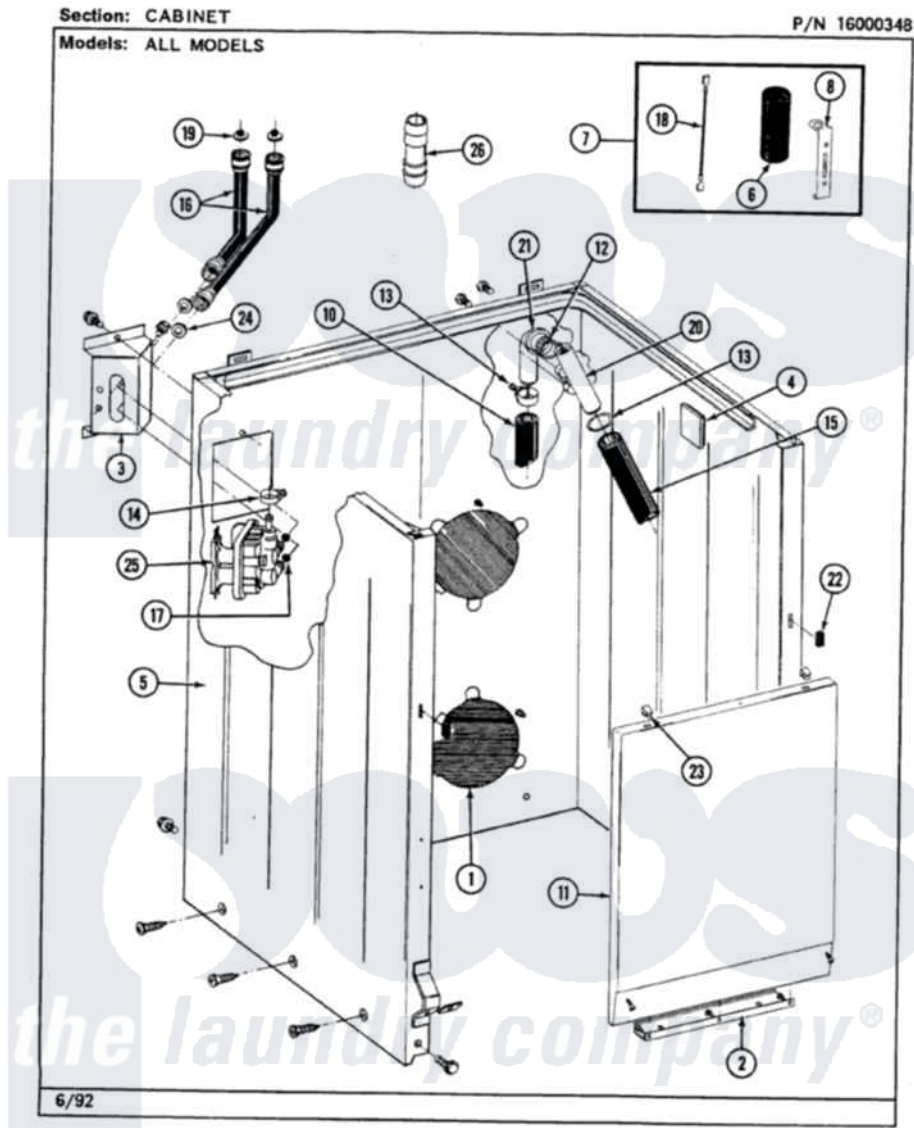

# Maytag LAT7800AAW 02 - CABINET

30

Maytag [Residential Maytag LAT7800AAW Washer Parts](#) Parts Diagram 02 - CABINET  
 Click on the part number to view part

Item	Original Part Number	Replaced By	Status	Part Description
1	211878		Not Available	PLATE, ACCESS
"	211294	<a href="#">90767</a>		Screw, 8A X 3/8 HeX Washer Head Tapping
2	<a href="#">213846</a>			Guard, Belt
"	211294	<a href="#">90767</a>		Screw, 8A X 3/8 HeX Washer Head Tapping
3	212276	<a href="#">W10116760</a>		Screw
"	214812	<a href="#">22002361</a>		Bracket, Water Valve
4	<a href="#">215058</a>			Pad, Cabinet Bumper
5	203319	<a href="#">22203319</a>		Cabinet
"	<a href="#">204439</a>			Screw And Fstner Assembly
"	213122	<a href="#">27001200</a>		Screw
"	213121	<a href="#">3400111</a>		Screw, 12-14 X 5/8
"	<a href="#">213007</a>			Xfor Cabinet See Cabinet, Back
6	<a href="#">Y200832</a>			Capacitor
7	<a href="#">206103</a>			Capacitor Kit