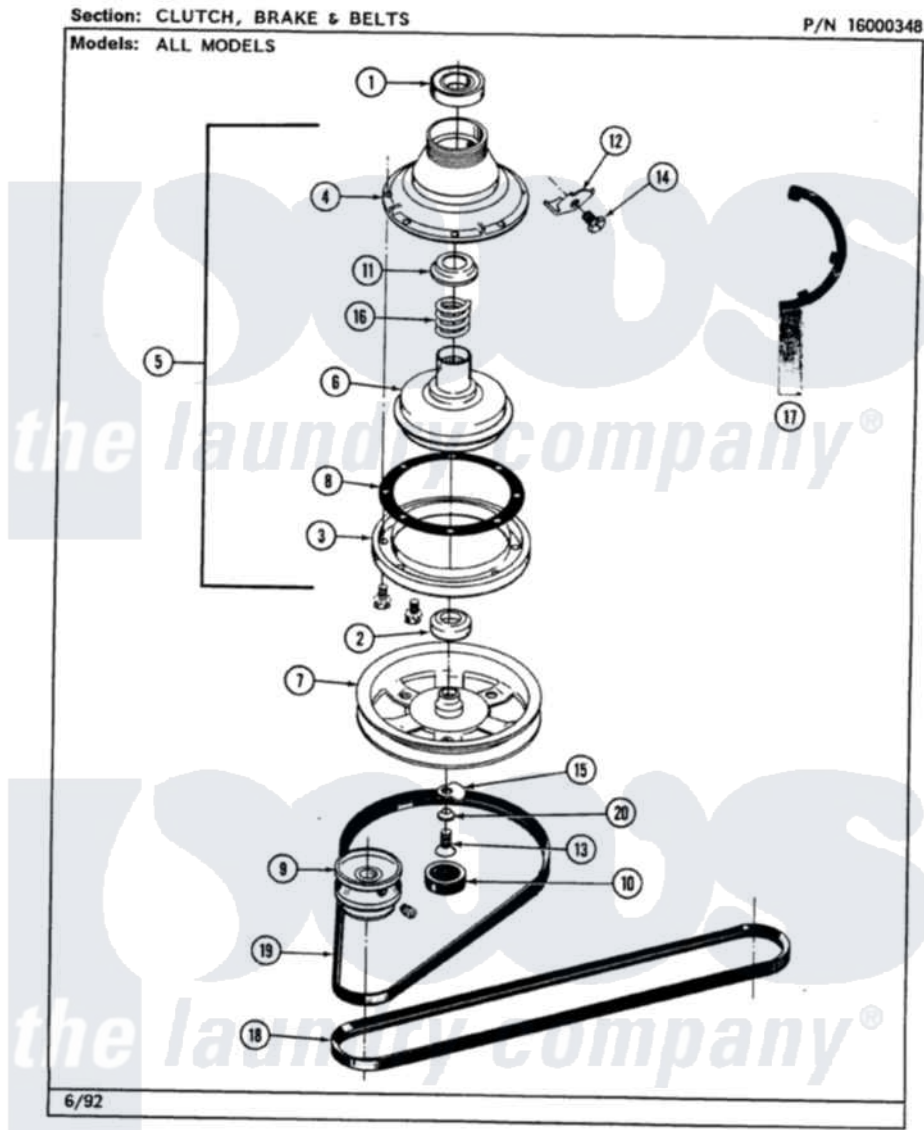

Maytag LAT7800AAW 03 - CLUTCH, BRAKE & BELTS

42

Maytag Residential Maytag LAT7800AAW Washer Parts Parts Diagram 03 - CLUTCH, BRAKE & BELTS
 Click on the part number to view part

Item	Original Part Number	Replaced By	Status	Part Description
1	Y200720	22003441		Bearing, Rear
2	200835			Bearing, Brake Rotor
3	211043	6-2011900		Brake Asse
"	211000			SCREW, BRAKE DRUM (HEX HEAD)
4	211045	6-2011900		Brake Asse
5	201190	6-2011900		Brake Asse
6	201126	6-2011900		Brake Asse
7	211059	6-2301530		Pulley
8	211042	6-2011900		Brake Asse
9	Y053241			Set Screw, Motor Pulley
"	200816	6-2008160		Pulley- MO
10	211038		Not Available	CAP, OIL RETAINER
11	211039	6-2011900		Brake Asse
12	213325			Clip, Retaining
13	211375	681582		Screw
14	213326			Bolt, Sems Retaining Clip

15	211089		Lug, Stop Pulley
16	211041	6-2011900	Brake Asse
17	Y038315	038315	Tool
18	211124		Part Not Used
19	211125		V Belt, Drive Pulley
20	211090	22003555	Washer, Stop Lug