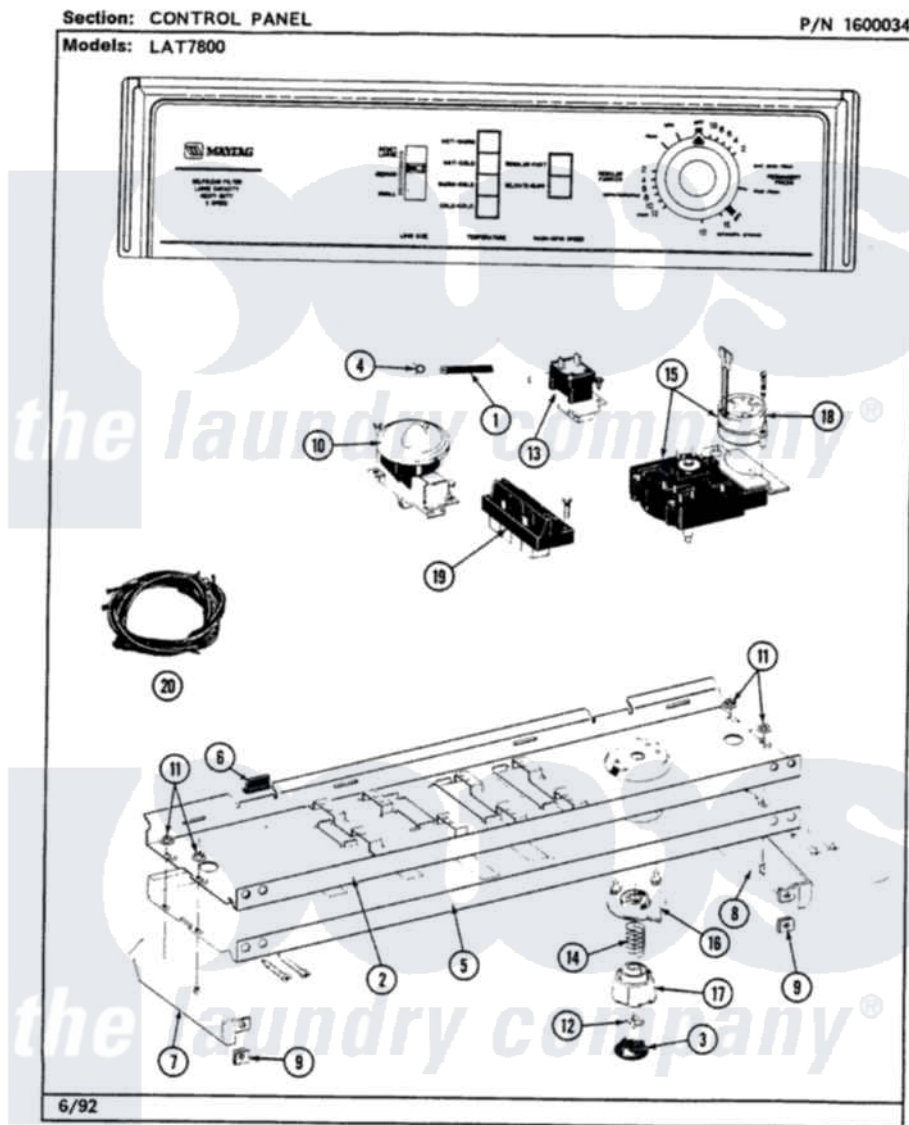

Maytag LAT7800AAW 04 - CONTROL PANEL

14

Maytag [Residential Maytag LAT7800AAW Washer Parts](#) Parts Diagram 04 - CONTROL PANEL
Click on the part number to view part

Item	Original Part Number	Replaced By	Status	Part Description
1	212942	22001619		Tube, Water Level Switch
2	214809			Back Up Plate
"	210932			Screw, No.8 X 9/16 Ctsk Note: Screw, Inlet Duct
3	215821		Not Available	CAP, KNOB
4	410296	596669		Clamp, Manifold
5	207398		Not Available	CONTROL PANEL
"	210932			Screw, No.8 X 9/16 Ctsk Note: Screw, Inlet Duct
6	214897			Pad, Control Panel
7	207215		Not Available	END CAP LH
8	207216		Not Available	END CAP RH
9	214894			Fastener, End Cap
10	211168	W10139210		Screw, 8-18 X 5/16
"	207362		Not Available	INFINITE LEVEL PRESSURE SWITCH
11	214872			Palnut, End Cap Note: Nut, Lamp Holder

12	211605		Bezel, Timer Dial
13	213117	67006908	Screw, Ice Rack
"	207370		Speed Control Switch - 2 Butto
14	211065		Spring, Index Wheel
15	207373		Timer
"	213966	3400014	Screw
16	215827	Not Available	TIMER DIAL SKIRT
17	215828		Knob, Timer
18	205033	22205033	Motor- Tim
19	213117	67006908	Screw, Ice Rack
"	207367	Not Available	TEMP CONTROL SWITCH - 4 BUTTON
20	207381	Not Available	WIRE HARNESS