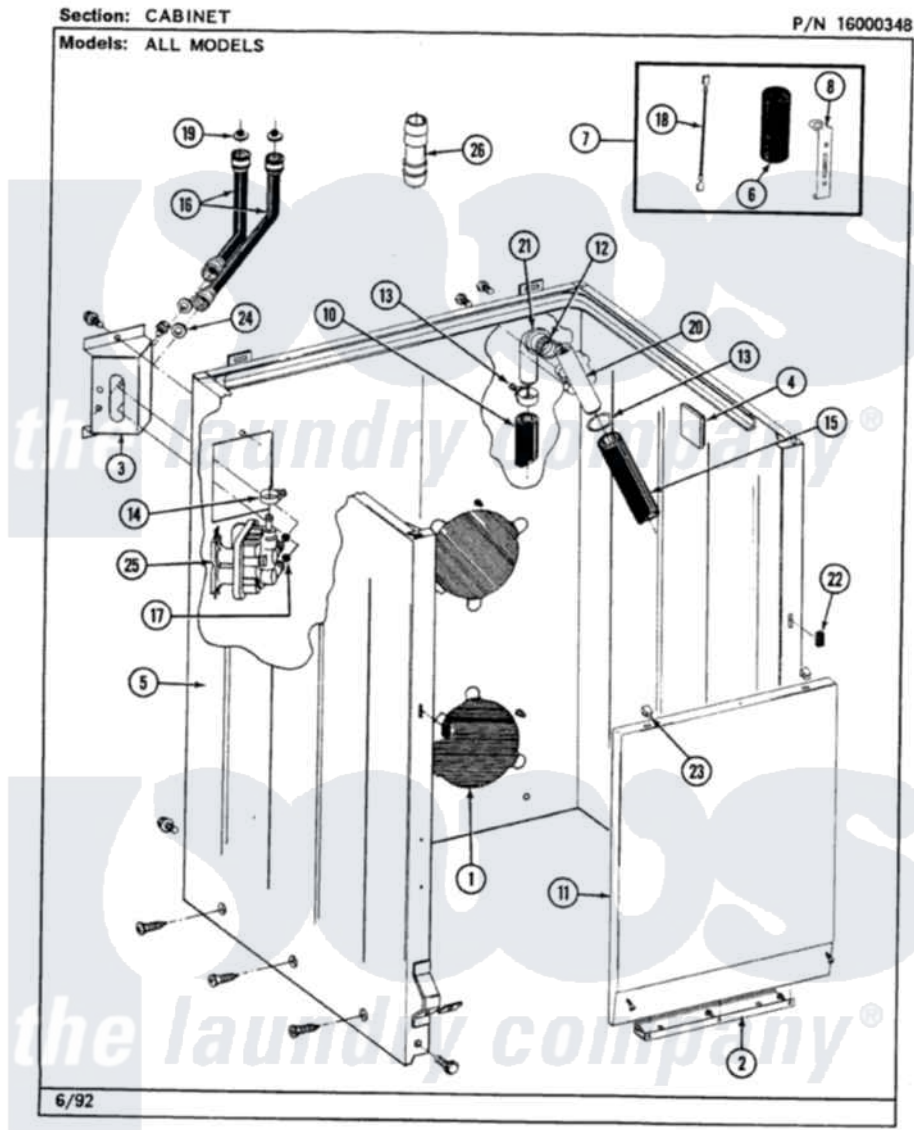

Maytag LAT7800ABX 01 - CABINET

30

Maytag Residential Maytag LAT7800ABX Washer Parts Parts Diagram 01 - CABINET
 Click on the part number to view part

Item	Original Part Number	Replaced By	Status	Part Description
1	211878		Not Available	PLATE, ACCESS
2	211294	90767		Screw, 8A X 3/8 HeX Washer Head Tapping
"	213846			Guard, Belt
3	212276	W10116760		Screw
"	214812	22002361		Bracket, Water Valve
4	215058			Pad, Cabinet Bumper
5	204439			Screw And Fstner Assembly
"	213007			Xfor Cabinet See Cabinet, Back
"	213121	3400111		Screw, 12-14 X 5/8
"	213122	27001200		Screw
6	Y200832			Capacitor
7	206103			Capacitor Kit
8	211149			Clip, Capacitor
9	202861	202860		Inlet Hose Assembly
10	V050140			(7/8" I.D. CARTON OF 50

10	1039143		FT.)
"	216017		Hose, Drain
12	214765		Gasket, Siphon Break
13	200908	285655	Clamp, Hose
14	201575		Clamp, Hose
15	214767	22001448	Hose, Pump
16	200672	76314	Hose, Inlet 6 Ft. Hose With Elbow
"	202860		Inlet Hose Assembly
17	214337	96160	Screen
18	203237		No.17 Wire With Terminal
19	200961	12001413	Strainer And Washer Kit
20	206638		Siphon Break
"	Y014874		Screw, Idler Arm And Sleeve
21	Y216016	W10116738	Elbow
22	214376	22002331	Spacer, Front Panel
23	212982	22001650	Fastener, Spring
24	Y013783		Washer, Inlet Hose
25	205613		Water Valve
"	212276	W10116760	Screw
26	Y216015		Coupling, Hose