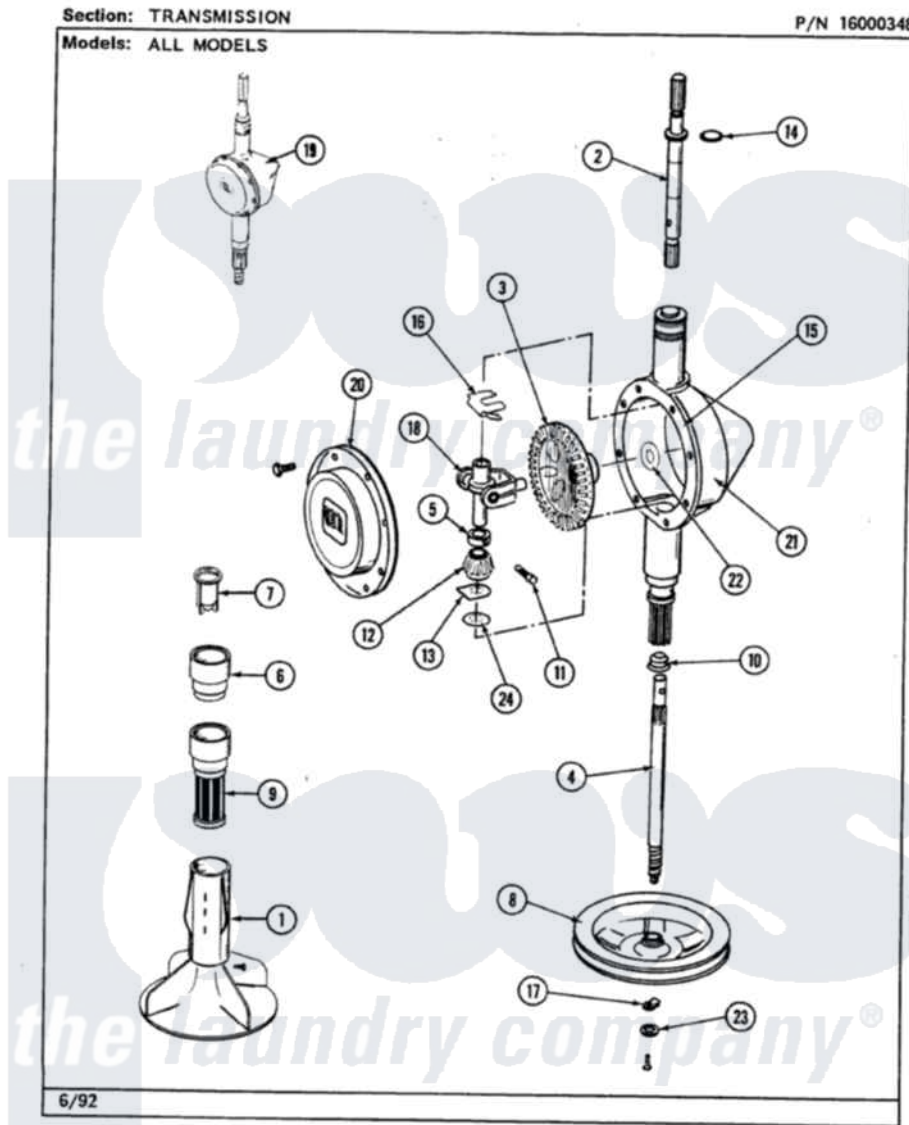

Maytag LAT7800ABX 02 - TRANSMISSION

36

Maytag Residential Maytag LAT7800ABX Washer Parts Parts Diagram 02 - TRANSMISSION
Click on the part number to view part

Item	Original Part Number	Replaced By	Status	Part Description
1	207538			Agitator W/Lock Screw
2	207153	6-2097820		Kit- Shaft
3	206713	6-2067130		Gear- Beve
4	215411	12001451		Ctr Shaft W/Collar Andkeeper-Sha
5	215415		Not Available	COLLAR, LOWER
6	215721			Dispensing Cap
7	215733			Dispensing Cup
8	211059	6-2301530		Pulley
10	206602	207843		Lip Seal Repair Kit
11	Y206629			Pin, Collar
12	215401	W10221114		Pinion
13	215395			Plate, Clutch
14	210690			Seal, Rubber
15	Y058700	675652		Adhesive
16	215581			Spring, Agitator Shaft
17	211089			Lug, Stop Pulley

"	211375	681582	Screw
18	206685	6-2066850	Yoke
19	206708	6-2097790	Transmison
20	206628		Cover, Transmission
"	215417	Not Available	SCREW, TRANSMISSION COVER
21	206625	6-2097790	Transmison
22	215394		Washer, Bevel Gear
23	211090	22003555	Washer, Stop Lug
24	211483	6-2114830	Washer- SP