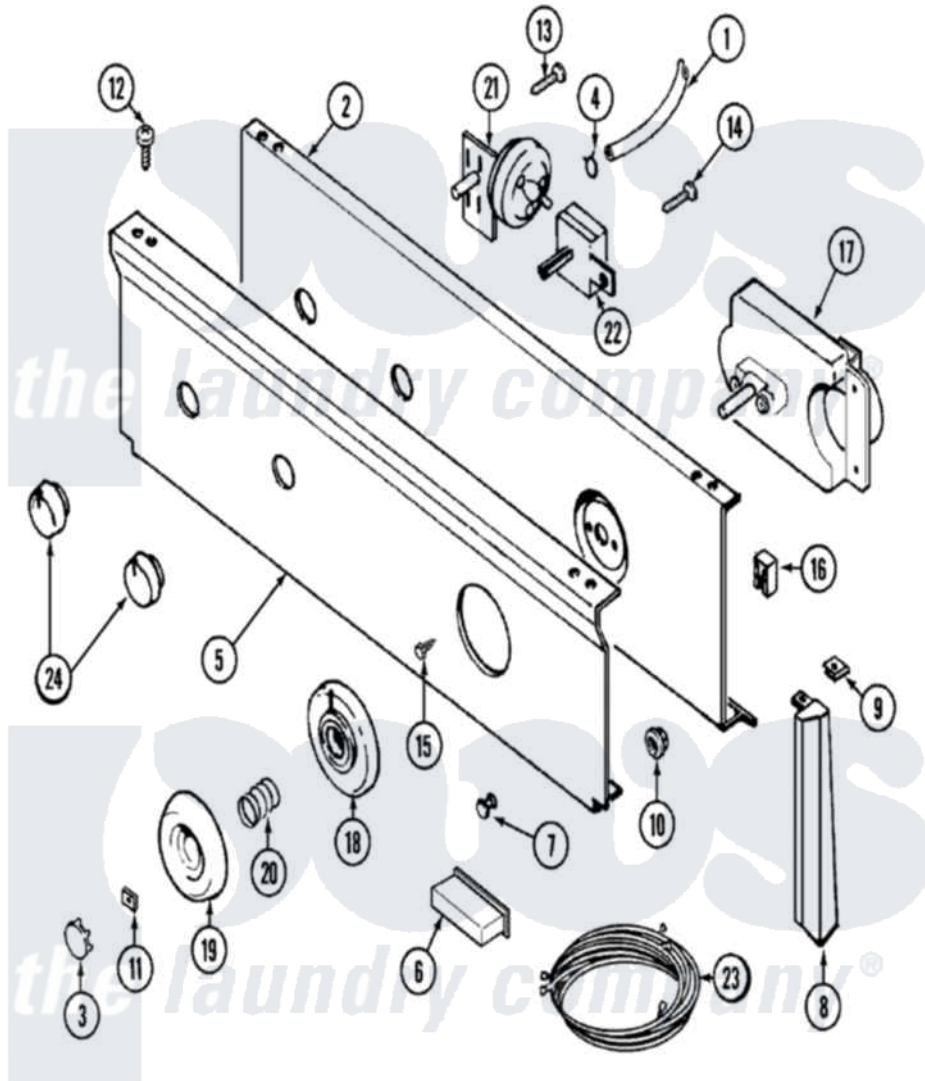

Maytag LAT8004AAE 04 - CONTROL PANEL

Maytag [Residential Maytag LAT8004AAE Washer Parts](#) Parts Diagram 04 - CONTROL PANEL
 Click on the part number to view part

Item	Original Part Number	Replaced By	Status	Part Description
1	22001036	22001619		Tube, Water Level Switch
2	315483	3370225		Screw
"	204807			Ground Wire, Supp. Plte To Top Cover
"	22001132			Plate, Support
3	216250	22001446		Cap, Knob
4	410296	596669		Clamp, Manifold
5	22001243			Panel, Control
6	214897			Pad, Control Panel
7	22001215	7730P011-60		Lens, Indicator Light
8	22001291			End Cap, Control Panel
"	22001289		Not Available	END CAP, CTRL. PNL. (LT-WHT)
9	214894			Fastener, End Cap
10	214872			Palnut, End Cap Note: Nut, Lamp Holder
11	211605			Bezel, Timer Dial

12	210932		Screw, No.8 X 9/16 Ctsk Note: Screw, Inlet Duct
13	211168	W10139210	Screw, 8-18 X 5/16
14	211168	W10139210	Screw, 8-18 X 5/16
15	216412		Screw, Bracket To Timer
16	903115		Lock Light
17	22001255		Timer RPR
18	22001265		Bezel, Timer Knob
19	22001198	Not Available	KNOB, TIMER (WHT)
20	211065		Spring, Index Wheel
21	208203	Not Available	SWITCH,WATER LEVEL(4 POSITION)
22	208283	Not Available	SWITCH, WATER TEMPERATURE
23	22001315		Wire Harness, Main
24	22001268	Not Available	KNOB ASSY. (WHT)