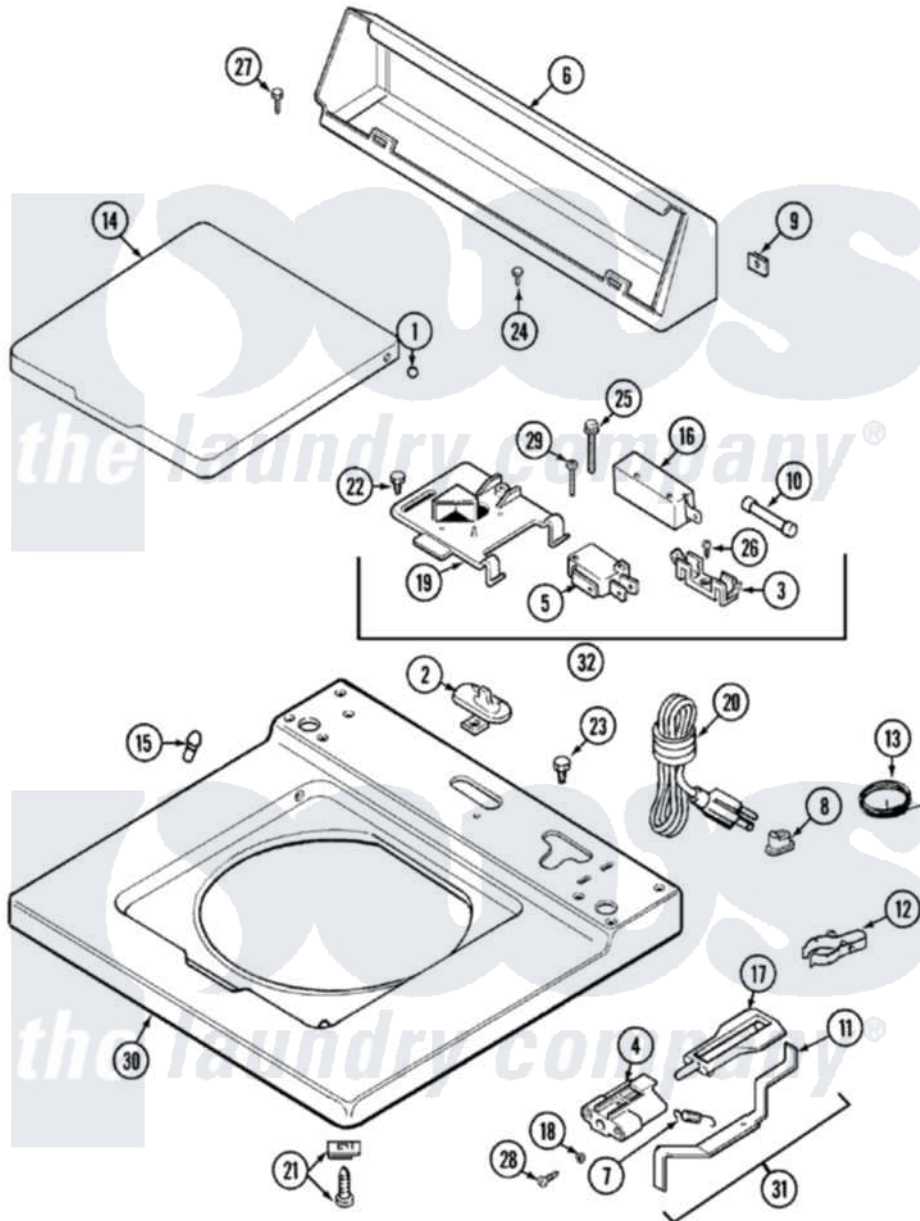

# Maytag LAT8004AAE 05 - TOP

Maytag [Residential Maytag LAT8004AAE Washer Parts](#) Parts Diagram 05 - TOP  
 Click on the part number to view part

Item	Original Part Number	Replaced By	Status	Part Description
1	<a href="#">211726</a>			Hinge, Ball Lid
2	207159	<a href="#">489355</a>		Screw, 8 X 1/2
"	<a href="#">22001298</a>			Cap, Top Cover
3	<a href="#">207167</a>			Block, Fuse
4	216256		Not Available	BRACKET, UNBALANCE
5	<a href="#">207166</a>			Switch, Check
6	<a href="#">205635</a>			Console
7	<a href="#">213720</a>			Spring, Lid Switch
8	<a href="#">211881</a>			Grommet, Cord Part Not Used-Gas Models Only
9	<a href="#">215075</a>			Fastener, Control Panel To Console
10	207168	<a href="#">22001682</a>		Switch Assembly, Lid W/4amp Fuse
11	<a href="#">22001136</a>			Lever, Unbalance
12	<a href="#">301548</a>			Clamp, Ground Wire
13	<a href="#">311155</a>			Ground Wire And Clamp

14	22001028	<a href="#">22001893</a>	Lid
"	22001206	<a href="#">22001893</a>	Lid
15	<a href="#">212716</a>		Bumper, Lid
16	205415	<a href="#">279347</a>	Switch-Lid
17	<a href="#">216255</a>		Plunger, Lid Switch
18	<a href="#">211500</a>		Washer, Bracket To Top Cover
19	Y215699	<a href="#">22001678</a>	Bracket, Switch And Fuse
20	208194	<a href="#">22003062</a>	Cord, Power
21	<a href="#">204445</a>		Screw And Fastener Assembly
22	207159	<a href="#">489355</a>	Screw, 8 X 1/2
23	315483	<a href="#">3370225</a>	Screw
24	216423	<a href="#">3370225</a>	Screw
25	<a href="#">213501</a>		Screw, No.6-20 X 1-1/8 Inch
26	<a href="#">Y311711</a>		Screw, Fuse Block
27	<a href="#">Y313559</a>		Screw
28	910182	<a href="#">25-7809</a>	Screw, No.6-20 1/2 Flthd Torx
29	<a href="#">22001352</a>		Screw, Check Switch
30	22001117	Not Available	TOP COVER ASSEMBLY (WHT)
31	<a href="#">22001311</a>		Unbalance Lever Assembly
32	207176	<a href="#">22001682</a>	Switch Assembly, Lid W/4amp Fuse