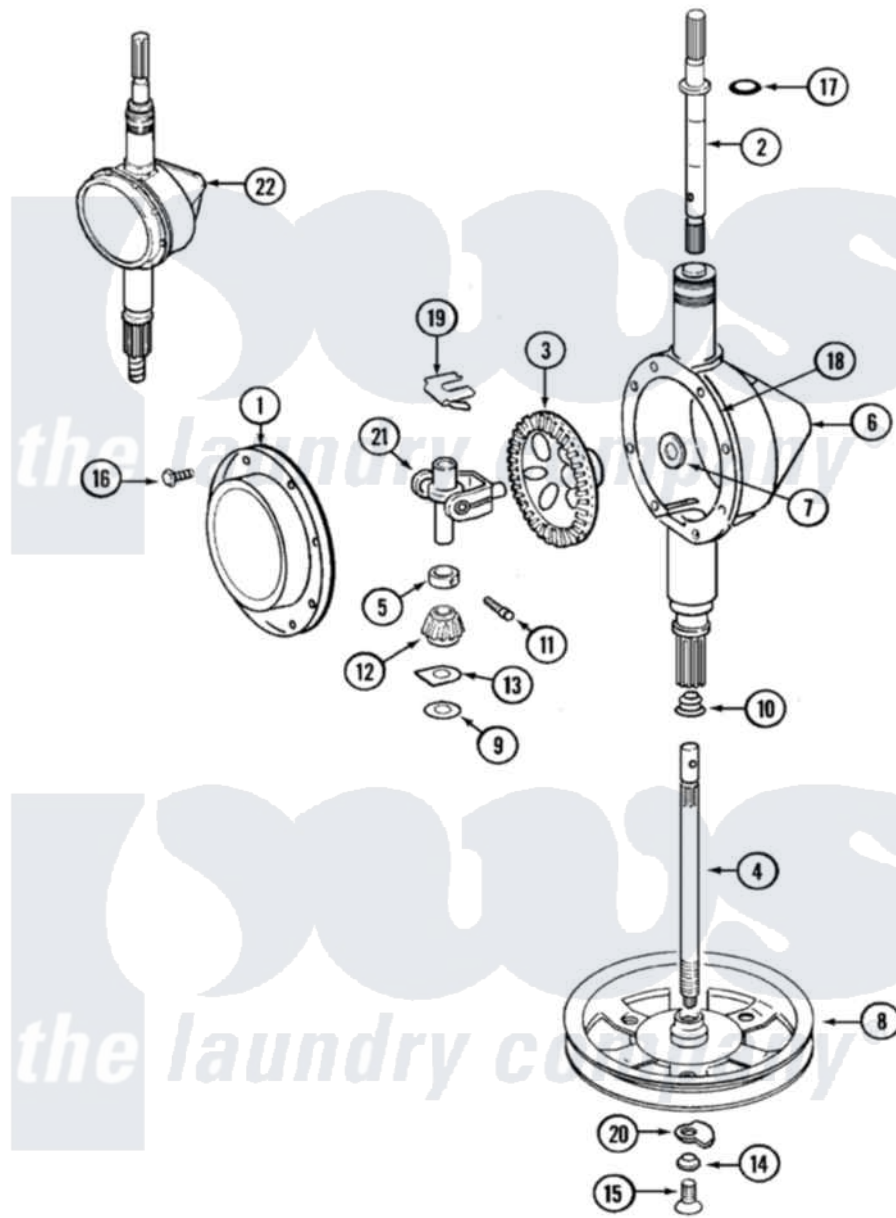

Maytag LAT8004AAE 06 - TRANSMISSION

Maytag Residential Maytag LAT8004AAE Washer Parts Parts Diagram 06 - TRANSMISSION
 Click on the part number to view part

Item	Original Part Number	Replaced By	Status	Part Description
1	206628			Cover, Transmission
2	207153	6-2097820		Kit- Shaft
3	206713	6-2067130		Gear- Beve
4	215411	12001451		Ctr Shaft W/Collar Andkeeper- Sha
5	215415		Not Available	COLLAR, LOWER
6	206625	6-2097790		Transmison
7	215394			Washer, Bevel Gear
8	211059	6-2301530		Pulley
9	211483	6-2114830		Washer- SP
10	206602	207843		Lip Seal Repair Kit
11	Y206629			Pin, Collar
12	215401	W10221114		Pinion
13	215395			Plate, Clutch
14	211090	22003555		Washer, Stop Lug
15	211375	681582		Screw
				SCREW, TRANSMISSION

16	215417	Not Available	SCREW, TRANSMISSION COVER
17	210690		Seal, Rubber
18	Y058700	675652	Adhesive
19	215581		Spring, Agitator Shaft
20	211089		Lug, Stop Pulley
21	206685	6-2066850	Yoke
22	206708	6-2097790	Transmison