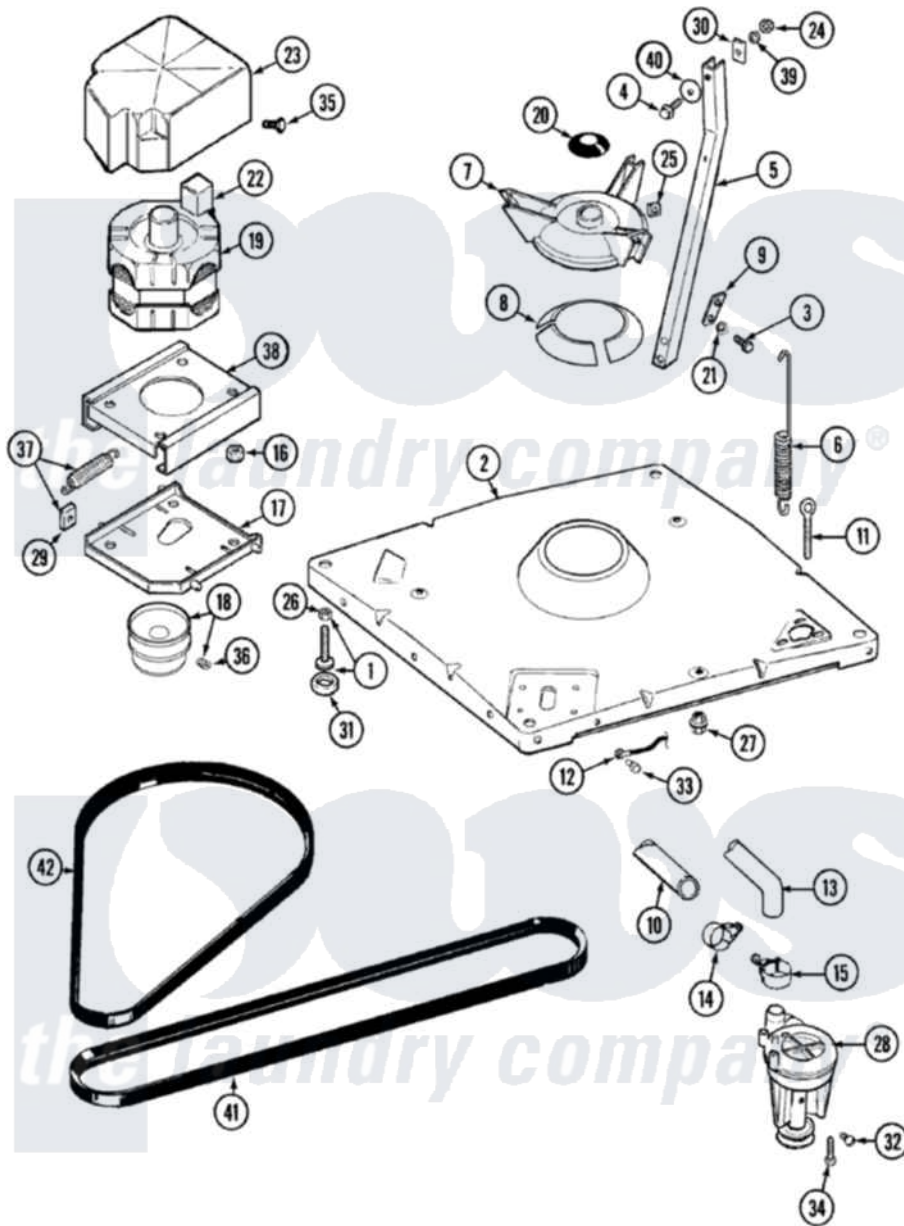

# Maytag LAT8004AAL 01 - BASE

Maytag Residential Maytag LAT8004AAL Washer Parts Parts Diagram 01 - BASE  
 Click on the part number to view part

Item	Original Part Number	Replaced By	Status	Part Description
1	Y302699	<a href="#">22003428</a>		Leg, Adjustable
2	22001172	<a href="#">22002150</a>		Base
3	<a href="#">Y015627</a>			Screw- Hex
4	205254	<a href="#">W10175938</a>		Bolt
"	200744	<a href="#">W10175939</a>		Bolt
5	213100		Not Available	PART NOT USED
6	<a href="#">22001300</a>			Spring, Centering
7	<a href="#">203725</a>			Damper W/Bolt And Clip
8	<a href="#">203956</a>			Damper Pad Kit
9	<a href="#">213073</a>			Washer, Double Brace
10	214767	<a href="#">22001448</a>		Hose, Pump
11	<a href="#">216416</a>			Bolt, Eye/Centering Spring
12	<a href="#">901220</a>			Ground Wire
13	<a href="#">Y212989</a>			Hose, Outer Tub To Pump
14	202574	<a href="#">3367052</a>		Clamp, Hose
15	202574	<a href="#">3367052</a>		Clamp, Hose