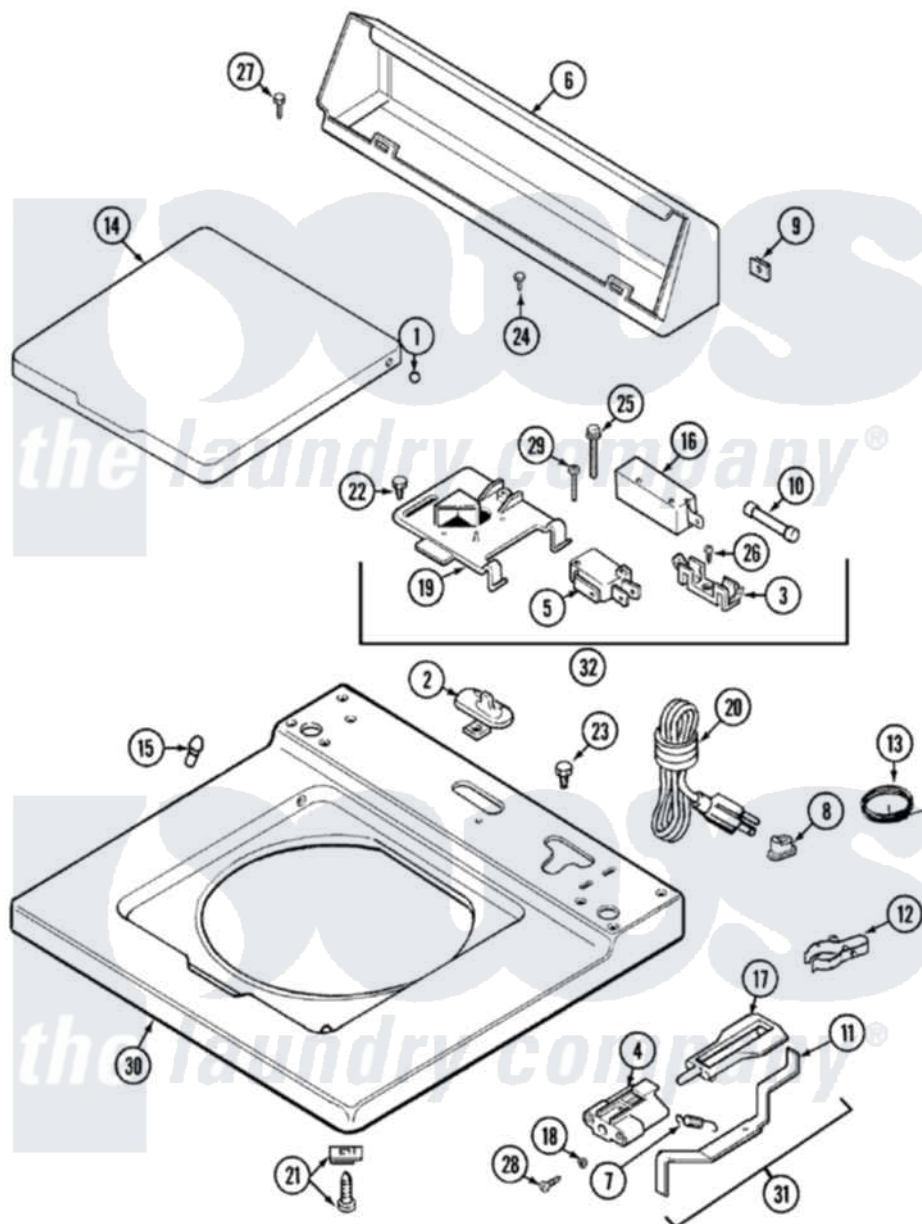

Maytag LAT8004AAL 05 - TOP

Maytag [Residential Maytag LAT8004AAL Washer Parts](#) Parts Diagram 05 - TOP
 Click on the part number to view part

Item	Original Part Number	Replaced By	Status	Part Description
1	211726			Hinge, Ball Lid
2	207159	489355		Screw, 8 X 1/2
"	22001298			Cap, Top Cover
3	207167			Block, Fuse
4	216256		Not Available	BRACKET, UNBALANCE
5	207166			Switch, Check
6	205635L		Not Available	CONSOLE (ALM)
7	213720			Spring, Lid Switch
8	211881			Grommet, Cord Part Not Used-Gas Models Only
9	215075			Fastener, Control Panel To Console
10	207168	22001682		Switch Assembly, Lid W/4amp Fuse
11	22001136			Lever, Unbalance
12	301548			Clamp, Ground Wire
13	311155			Ground Wire And Clamp

14	22001029		Not Available	LID (CANADA-ALM)---NA
"	22001207		Not Available	LID W/LEGEND (ALM)---NA
15	212716			Bumper, Lid
16	205415	279347		Switch-Lid
17	216255			Plunger, Lid Switch
18	211500			Washer, Bracket To Top Cover
19	Y215699	22001678		Bracket, Switch And Fuse
20	208194	22003062		Cord, Power
21	204445			Screw And Fastener Assembly
22	207159	489355		Screw, 8 X 1/2
23	315483	3370225		Screw
24	216423	3370225		Screw
25	213501			Screw, No.6-20 X 1-1/8 Inch
26	Y311711			Screw, Fuse Block
27	Y313559			Screw
28	910182	25-7809		Screw, No.6-20 1/2 Flthd Torx
29	22001352			Screw, Check Switch
30	22001118		Not Available	TOP, MAIN (ALM)---NA
31	22001311			Unbalance Lever Assembly
32	207176	22001682		Switch Assembly, Lid W/4amp Fuse