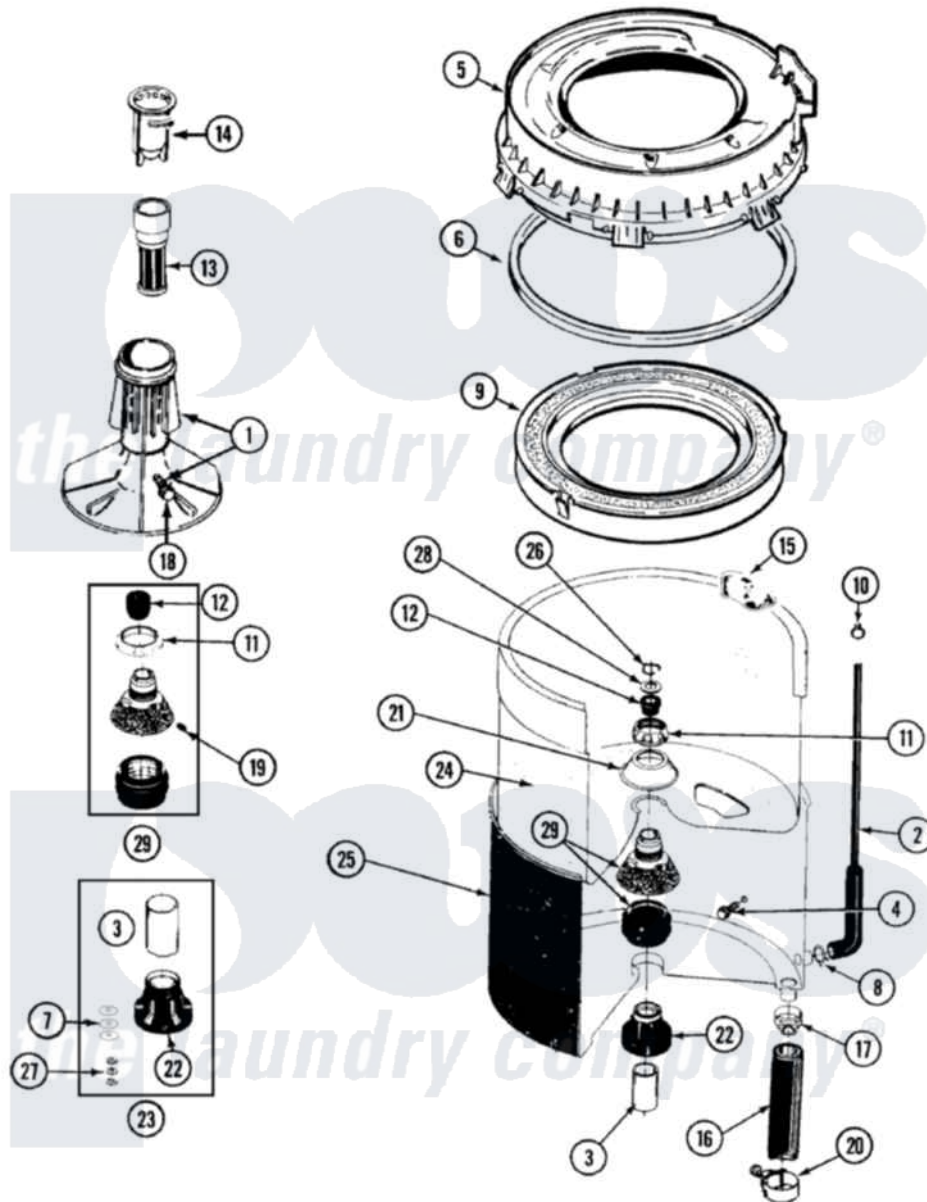

Maytag LAT8004AAL 07 - TUB

Maytag [Residential Maytag LAT8004AAL Washer Parts](#) Parts Diagram 07 - TUB
 Click on the part number to view part

Item	Original Part Number	Replaced By	Status	Part Description
1	207538			Agitator W/Lock Screw
2	22001036	22001619		Tube, Water Level Switch
3	211130			Bearing Liner, Tub Bearing
4	200744	W10175939		Bolt
"	205254	W10175938		Bolt
5	22001299			Tub Cover And Gasket Assembly
6	Y22001201	22001007		Gasket, Cover To Tub
7	211100			Washer, Outer Tub
8	211641			Clamp, 1-1/16"
9	22001142			Ring, Balance
10	410296	596669		Clamp, Manifold
11	211047	6-2110472		Nut- Clamp
12	Y0A4298	6-0A57420		Seal- Agitator
13	22001296		Not Available	FILTER, LINT (DISPENSER HSNG.)
14	22001294			Cup, Dispensing

15	215980		Plug, Filter Hole
16	Y212989		Hose, Outer Tub To Pump
17	201011	285655	Clamp, Hose
18	206478		Not Available
19	211618	22001423	Set Screw, Mounting Stem
20	202574	3367052	Clamp, Hose
21	211210		Washer, Clamping Nut
22	200824	6-2040130	Tub Bearin
23	204013	6-2040130	Tub Bearin
24	22001140	Y2201881	Tub, Inner Short White SP
25	22001115	22003312	Tub, Outer
26	Y015667		Retaining Ring
27	Y054867		Washer, Lock
28	Y015666		Washer, Retaining -
29	204012	6-2095720	Mounting S