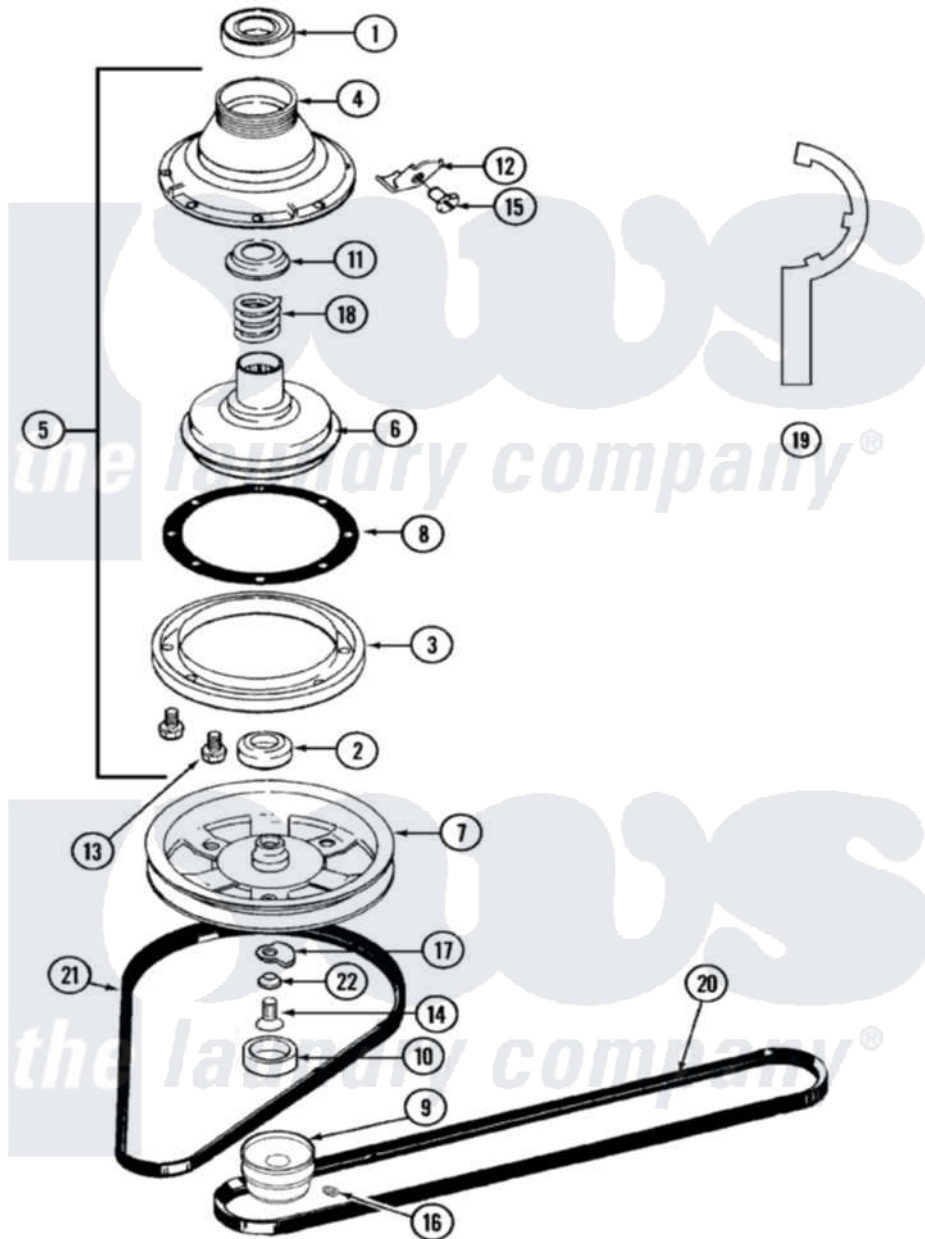

Maytag LAT8004AAM 03 - CLUTCH, BRAKE & BELTS

Maytag [Residential Maytag LAT8004AAM Washer Parts](#) Parts Diagram 03 - CLUTCH, BRAKE & BELTS
 Click on the part number to view part

Item	Original Part Number	Replaced By	Status	Part Description
1	Y200720	22003441		Bearing, Rear
2	200835			Bearing, Brake Rotor
3	211043	6-2011900		Brake Asse
4	211045	6-2011900		Brake Asse
5	201190	6-2011900		Brake Asse
6	201126	6-2011900		Brake Asse
7	211059	6-2301530		Pulley
8	211042	6-2011900		Brake Asse
9	200816	6-2008160		Pulley- MO
10	211038		Not Available	CAP, OIL RETAINER
11	211039	6-2011900		Brake Asse
12	213325			Clip, Retaining
13	211000			SCREW, BRAKE DRUM (HEX HEAD)
14	211375	681582		Screw
15	213326			Bolt, Sems Retaining Clip
16	Y053241			Set Screw, Motor Pulley

17	211089		Lug, Stop Pulley
18	211041	6-2011900	Brake Asse
19	Y038315	038315	Tool
20	211124		Part Not Used
21	211125		V Belt, Drive Pulley
22	211090	22003555	Washer, Stop Lug