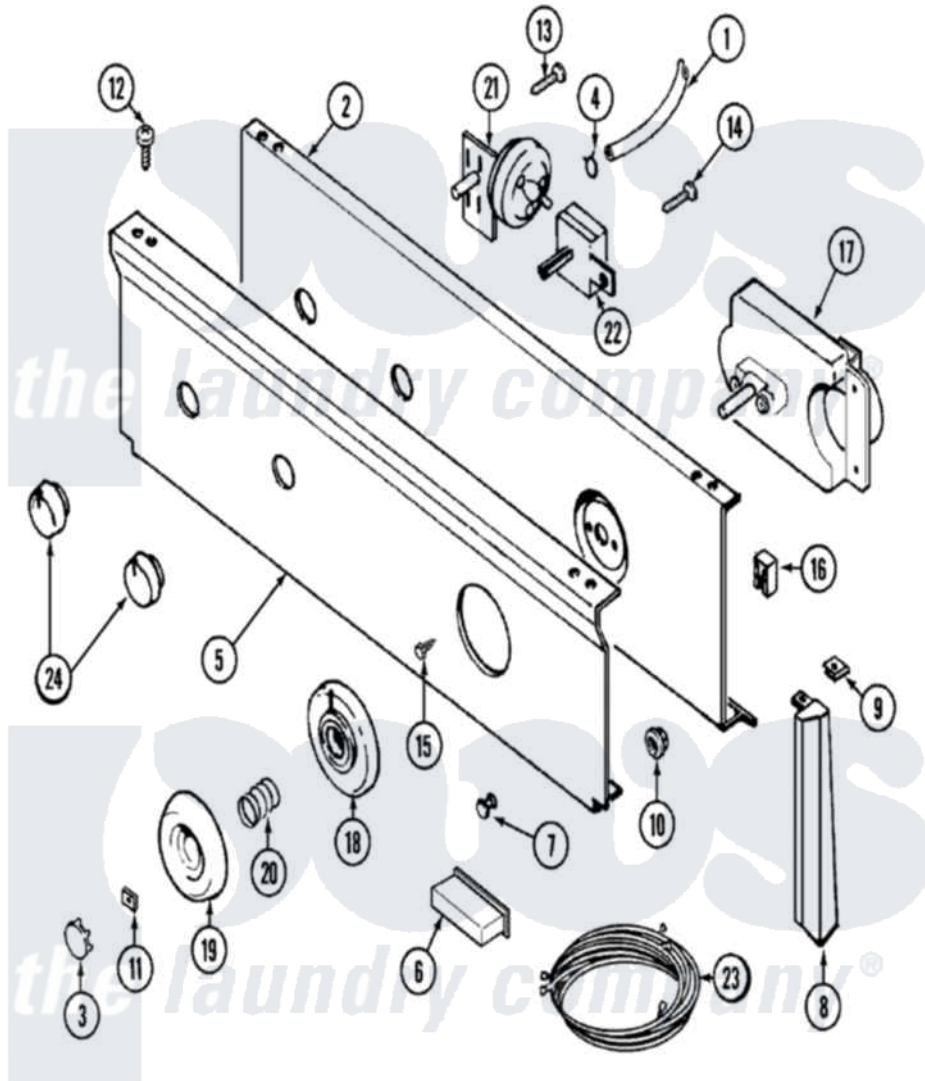

Maytag LAT8004AAM 04 - CONTROL PANEL

Maytag [Residential Maytag LAT8004AAM Washer Parts](#) Parts Diagram 04 - CONTROL PANEL
 Click on the part number to view part

Item	Original Part Number	Replaced By	Status	Part Description
1	22001036	22001619		Tube, Water Level Switch
2	315483	3370225		Screw
"	204807			Ground Wire, Supp. Plte To Top Cover
"	22001132			Plate, Support
3	216424		Not Available	CAP, KNOB (ALM)
4	410296	596669		Clamp, Manifold
5	22001491		Not Available	PANEL, CONTROL (ALM)
6	214897			Pad, Control Panel
7	22001215	7730P011-60		Lens, Indicator Light
8	22001292	22001567		Cap, End
"	22001293			End Cap, Control Panel
9	214894			Fastener, End Cap
10	214872			Palnut, End Cap Note: Nut, Lamp Holder
11	211605			Bezel, Timer Dial
12	210032			Screw, No.8 X 9/16 Ctsk Note:

12	210932		Screw, Inlet Duct
13	211168	W10139210	Screw, 8-18 X 5/16
14	211168	W10139210	Screw, 8-18 X 5/16
15	216412		Screw, Bracket To Timer
16	903115		Lock Light
17	22001255		Timer RPR
18	22001266	Not Available	BEZEL, TIMER KNOB (ALM)
19	22001199	Not Available	KNOB ASSY. (ALM)
20	211065		Spring, Index Wheel
21	208203	Not Available	SWITCH, WATER LEVEL(4 POSITION)
22	208283	Not Available	SWITCH, WATER TEMPERATURE
23	22001315		Wire Harness, Main
24	22001269	Not Available	KNOB ASSY. (ALM)