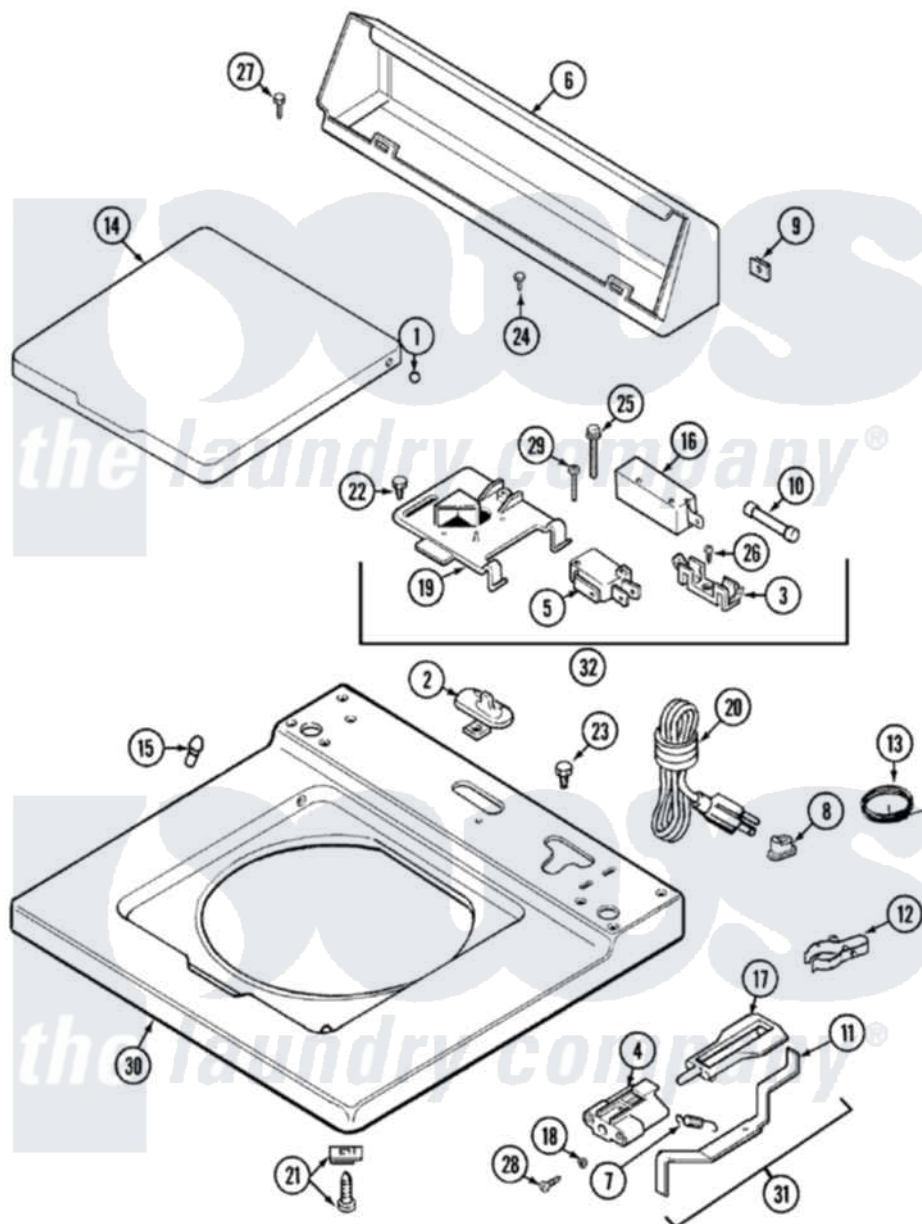

# Maytag LAT8004AAM 05 - TOP

Maytag [Residential Maytag LAT8004AAM Washer Parts](#) Parts Diagram 05 - TOP  
 Click on the part number to view part

Item	Original Part Number	Replaced By	Status	Part Description
1	<a href="#">211726</a>			Hinge, Ball Lid
2	207159	<a href="#">489355</a>		Screw, 8 X 1/2
"	<a href="#">22001298</a>			Cap, Top Cover
3	<a href="#">207167</a>			Block, Fuse
4	216256		Not Available	BRACKET, UNBALANCE
5	<a href="#">207166</a>			Switch, Check
6	205635L		Not Available	CONSOLE (ALM)
7	<a href="#">213720</a>			Spring, Lid Switch
8	<a href="#">211881</a>			Grommet, Cord Part Not Used-Gas Models Only
9	<a href="#">215075</a>			Fastener, Control Panel To Console
10	207168	<a href="#">22001682</a>		Switch Assembly, Lid W/4amp Fuse
11	<a href="#">22001136</a>			Lever, Unbalance
12	<a href="#">301548</a>			Clamp, Ground Wire
13	<a href="#">311155</a>			Ground Wire And Clamp

14	22001029		Not Available	LID (CANADA-ALM)---NA
"	22001207		Not Available	LID W/LEGEND (ALM)---NA
15	<a href="#">212716</a>			Bumper, Lid
16	205415	<a href="#">279347</a>		Switch-Lid
17	<a href="#">216255</a>			Plunger, Lid Switch
18	<a href="#">211500</a>			Washer, Bracket To Top Cover
19	Y215699	<a href="#">22001678</a>		Bracket, Switch And Fuse
20	208194	<a href="#">22003062</a>		Cord, Power
21	<a href="#">204445</a>			Screw And Fastener Assembly
22	207159	<a href="#">489355</a>		Screw, 8 X 1/2
23	315483	<a href="#">3370225</a>		Screw
24	216423	<a href="#">3370225</a>		Screw
25	<a href="#">213501</a>			Screw, No.6-20 X 1-1/8 Inch
26	<a href="#">Y311711</a>			Screw, Fuse Block
27	<a href="#">Y313559</a>			Screw
28	910182	<a href="#">25-7809</a>		Screw, No.6-20 1/2 Flthd Torx
29	<a href="#">22001352</a>			Screw, Check Switch
30	22001118		Not Available	TOP, MAIN (ALM)---NA
31	<a href="#">22001311</a>			Unbalance Lever Assembly
32	207176	<a href="#">22001682</a>		Switch Assembly, Lid W/4amp Fuse