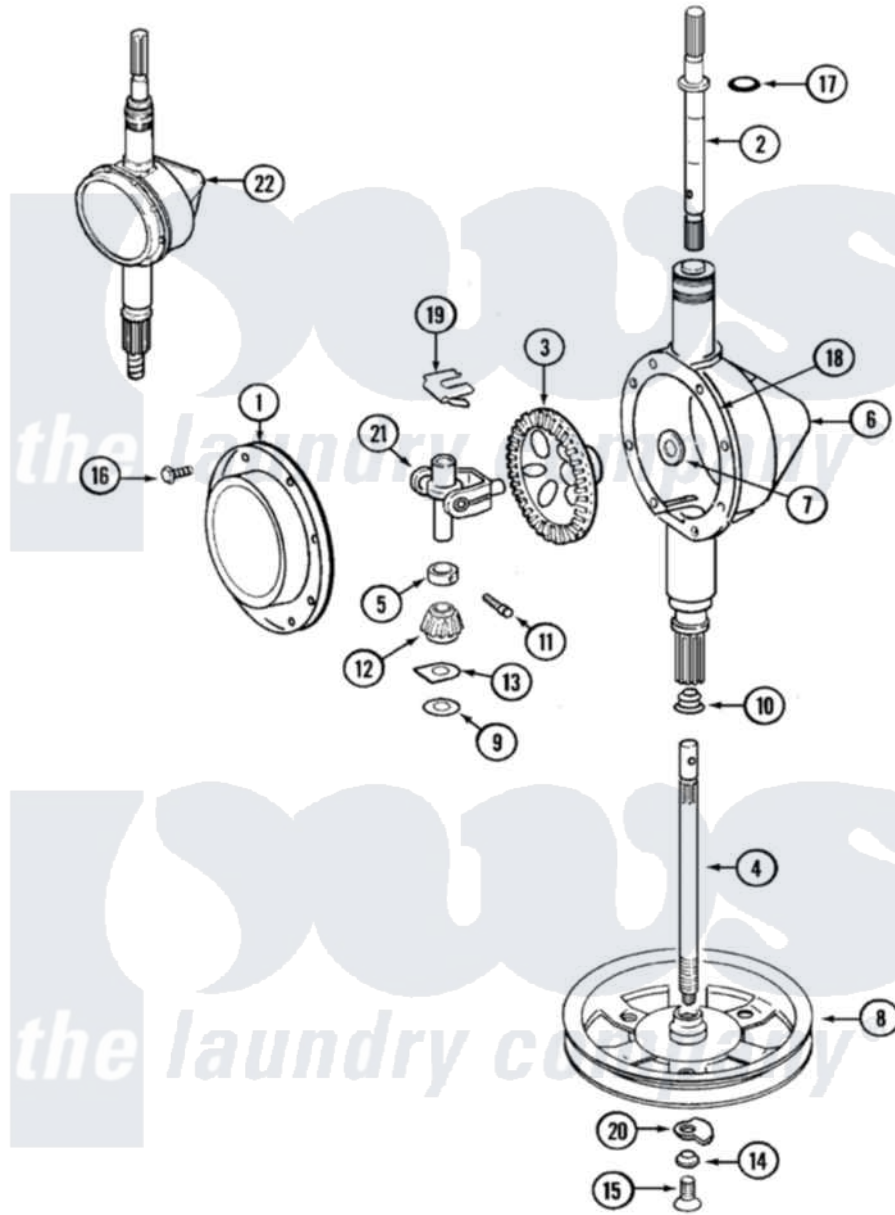

Maytag LAT8004AAM 06 - TRANSMISSION

Maytag [Residential Maytag LAT8004AAM Washer Parts](#) Parts Diagram 06 - TRANSMISSION
 Click on the part number to view part

Item	Original Part Number	Replaced By	Status	Part Description
1	206628			Cover, Transmission
2	207153	6-2097820		Kit- Shaft
3	206713	6-2067130		Gear- Beve
4	215411	12001451		Ctr Shaft W/Collar Andkeeper- Sha
5	215415		Not Available	COLLAR, LOWER
6	206625	6-2097790		Transmison
7	215394			Washer, Bevel Gear
8	211059	6-2301530		Pulley
9	211483	6-2114830		Washer- SP
10	206602	207843		Lip Seal Repair Kit
11	Y206629			Pin, Collar
12	215401	W10221114		Pinion
13	215395			Plate, Clutch
14	211090	22003555		Washer, Stop Lug
15	211375	681582		Screw
				SCREW, TRANSMISSION

16	215417	Not Available	SCREW, TRANSMISSION COVER
17	210690		Seal, Rubber
18	Y058700	675652	Adhesive
19	215581		Spring, Agitator Shaft
20	211089		Lug, Stop Pulley
21	206685	6-2066850	Yoke
22	206708	6-2097790	Transmison