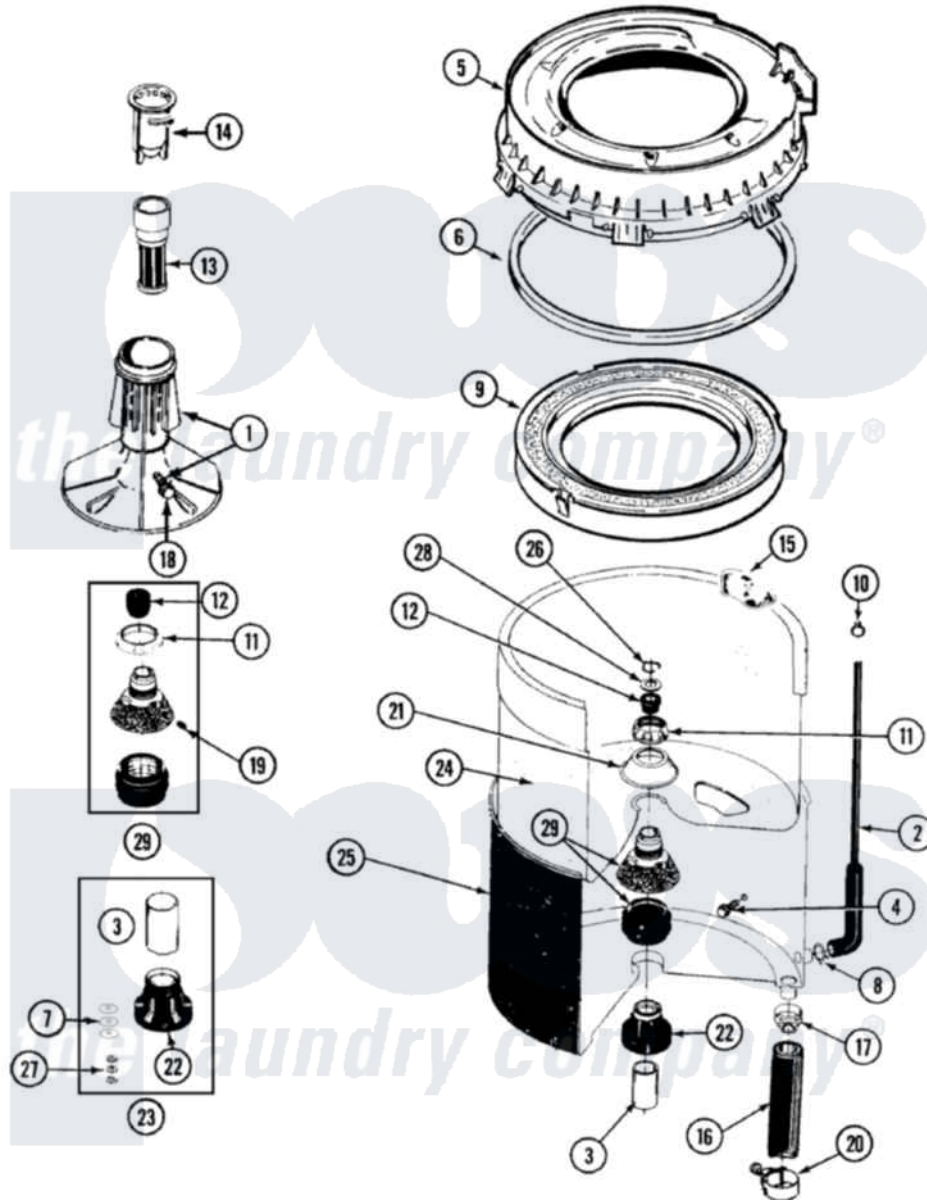

Maytag LAT8004AAM 07 - TUB

Maytag [Residential Maytag LAT8004AAM Washer Parts](#) Parts Diagram 07 - TUB
 Click on the part number to view part

Item	Original Part Number	Replaced By	Status	Part Description
1	207538			Agitator W/Lock Screw
2	22001036	22001619		Tube, Water Level Switch
3	211130			Bearing Liner, Tub Bearing
4	200744	W10175939		Bolt
"	205254	W10175938		Bolt
5	22001299			Tub Cover And Gasket Assembly
6	Y22001201	22001007		Gasket, Cover To Tub
7	211100			Washer, Outer Tub
8	211641			Clamp, 1-1/16"
9	22001142			Ring, Balance
10	410296	596669		Clamp, Manifold
11	211047	6-2110472		Nut- Clamp
12	Y0A4298	6-0A57420		Seal- Agitator
13	22001296		Not Available	FILTER, LINT (DISPENSER HSNG.)
14	22001294			Cup, Dispensing

15	215980		Plug, Filter Hole
16	Y212989		Hose, Outer Tub To Pump
17	201011	285655	Clamp, Hose
18	206478		Not Available
19	211618	22001423	Set Screw, Mounting Stem
20	202574	3367052	Clamp, Hose
21	211210		Washer, Clamping Nut
22	200824	6-2040130	Tub Bearin
23	204013	6-2040130	Tub Bearin
24	22001140	Y2201881	Tub, Inner Short White SP
25	22001115	22003312	Tub, Outer
26	Y015667		Retaining Ring
27	Y054867		Washer, Lock
28	Y015666		Washer, Retaining -
29	204012	6-2095720	Mounting S