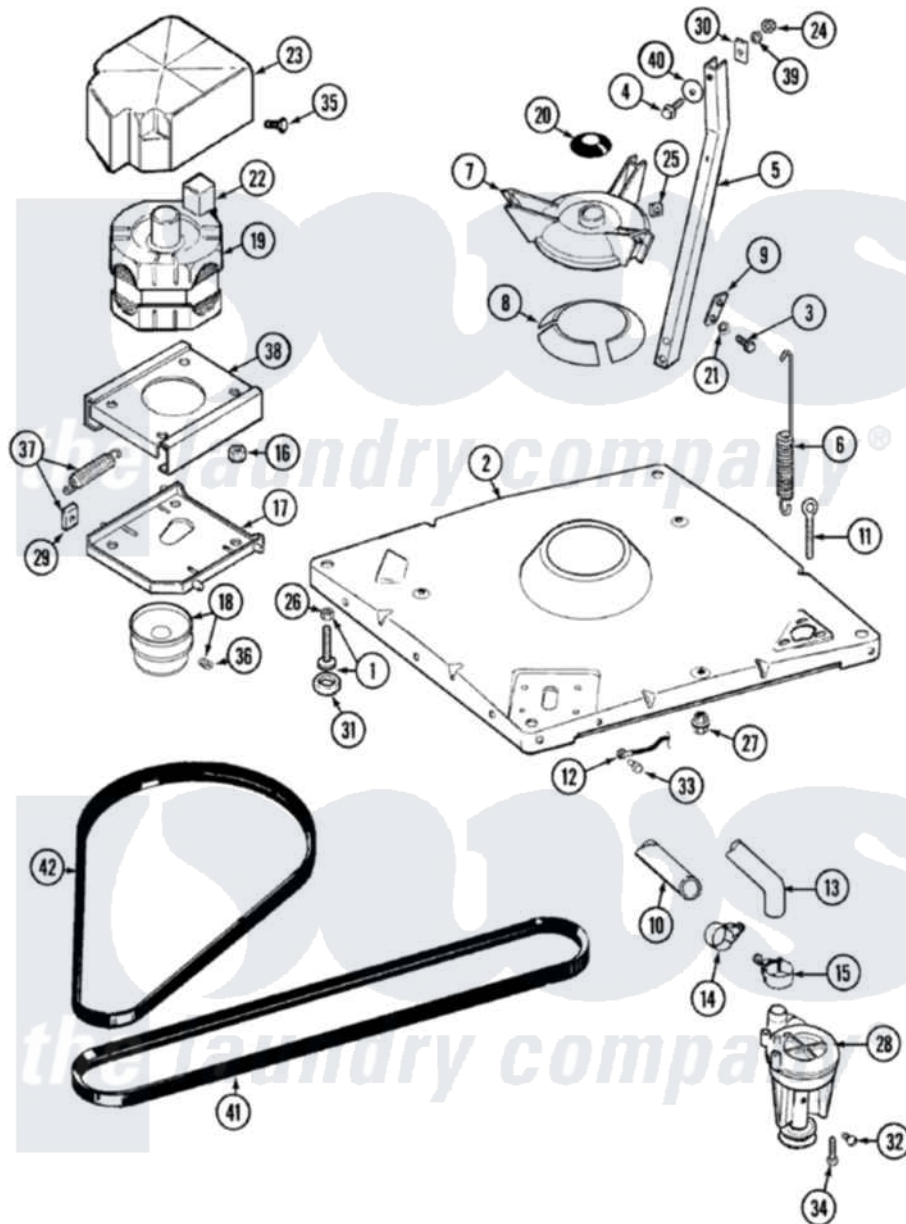

Maytag LAT8004ABE 01 - BASE

Maytag Residential Maytag LAT8004ABE Washer Parts Parts Diagram 01 - BASE
 Click on the part number to view part

Item	Original Part Number	Replaced By	Status	Part Description
1	Y302699	22003428		Leg, Adjustable
2	22001172	22002150		Base
3	Y015627			Screw- Hex
4	205254	W10175938		Bolt
"	200744	W10175939		Bolt
5	213100		Not Available	PART NOT USED
6	22001300			Spring, Centering
7	203725			Damper W/Bolt And Clip
8	203956			Damper Pad Kit
9	213073			Washer, Double Brace
10	214767	22001448		Hose, Pump
11	216416			Bolt, Eye/Centering Spring
12	901220			Ground Wire
13	Y212989			Hose, Outer Tub To Pump
14	202574	3367052		Clamp, Hose
15	202574	3367052		Clamp, Hose

16	Y311426	3400029	Nut, Adapter Plate
17	22001301		Mount, Motor Lower-Assembly
18	200816	6-2008160	Pulley- MO
19	201805	12002351	Motor-Drve
20	211028	22001586	Deflector, Water
21	911852	486009	Lockwasher
22	206505		Not Available PROD. No.201664-15, & No.205463-3.
"	205132		Not Available SWITCH, MOTOR EXTERNAL START No.201664-14,205463- 4 & 201800-4
23	215098		Shield, Motor
24	Y052734		Nut, Carrage Bolts And Bracket
25	Y052785		Nut, Brace To Damper
26	210385		Lock Nut For Adjustable Leg
27	211949		Nut, Adjustment Eyebolt
28	202203	6-2022030	Pump As Pa
29	204998	205000	Roller And Spring Kit 4+Spr
30	212979		Not Available WASHER, TUB BRACE
31	210684		Foot, Adjustable Leg
32	Y015408	22003235	Screw, Bearing Insert
33	912365	3370225	Screw
34	211880		Screw, HeX Head No.10 X 1/2 Inc
35	213121	3400111	Screw, 12-14 X 5/8
36	Y053241		Set Screw, Motor Pulley
37	205000		Roller And Spring Kit 4+Spr
38	206708	6-2097790	Transmison
39	214956		Motor Mount Assembly
40	Y054867		Washer, Lock
41	211100		Washer, Outer Tub