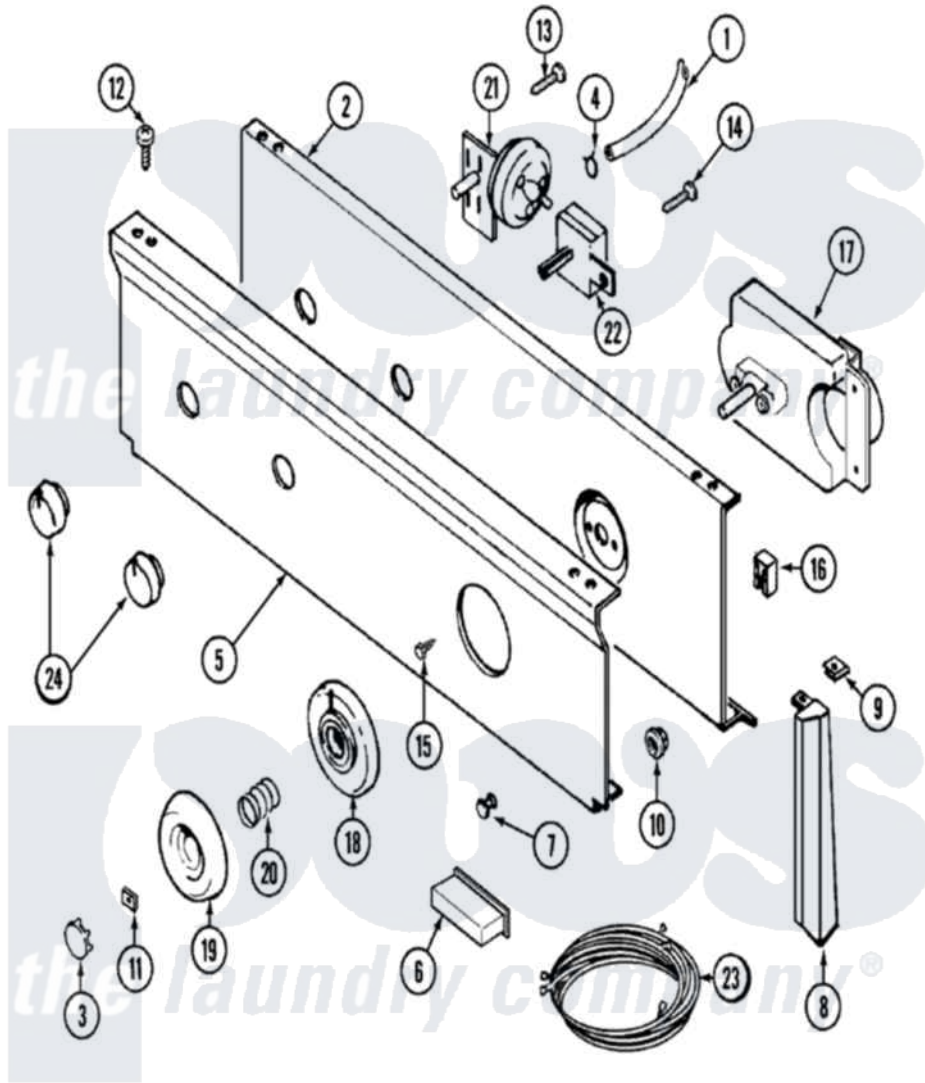

Maytag LAT8004ABE 04 - CONTROL PANEL

Maytag [Residential Maytag LAT8004ABE Washer Parts](#) Parts Diagram 04 - CONTROL PANEL
 Click on the part number to view part

Item	Original Part Number	Replaced By	Status	Part Description
1	22001036	22001619		Tube, Water Level Switch
2	315483	3370225		Screw
"	204807			Ground Wire, Supp. Plte To Top Cover
"	22001132			Plate, Support
3	216250	22001446		Cap, Knob
4	410296	596669		Clamp, Manifold
5	22001243			Panel, Control
6	214897			Pad, Control Panel
7	22001215	7730P011-60		Lens, Indicator Light
8	22001291			End Cap, Control Panel
"	22001289		Not Available	END CAP, CTRL. PNL. (LT-WHT)
9	214894			Fastener, End Cap
10	214872			Palnut, End Cap Note: Nut, Lamp Holder
11	211605			Bezel, Timer Dial

12	210932			Screw, No.8 X 9/16 Ctsk Note: Screw, Inlet Duct
13	211168	W10139210		Screw, 8-18 X 5/16
14	211168	W10139210		Screw, 8-18 X 5/16
15	216412			Screw, Bracket To Timer
16	903115			Lock Light
17	22001255			Timer RPR
18	22001265			Bezel, Timer Knob
19	22001198		Not Available	KNOB, TIMER (WHT)
20	211065			Spring, Index Wheel
21	208203		Not Available	SWITCH,WATER LEVEL(4 POSITION)
22	208283		Not Available	SWITCH, WATER TEMPERATURE
23	22001315			Wire Harness, Main
24	22001268		Not Available	KNOB ASSY. (WHT)
"	22001106		Not Available	MANUAL, USE & CARE (FRENCH)