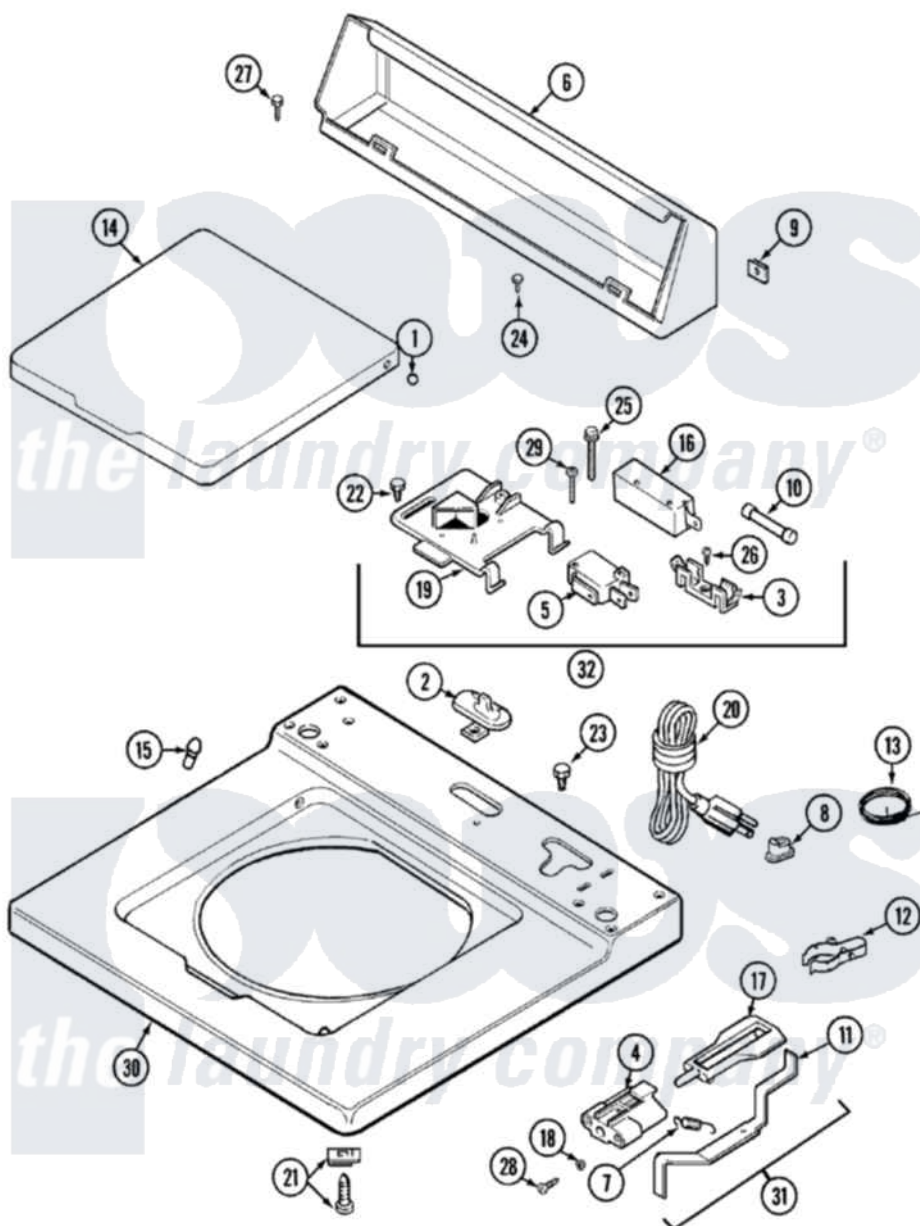

Maytag LAT8004ABE 05 - TOP

Maytag [Residential Maytag LAT8004ABE Washer Parts](#) Parts Diagram 05 - TOP
 Click on the part number to view part

Item	Original Part Number	Replaced By	Status	Part Description
1	211726			Hinge, Ball Lid
2	207159	489355		Screw, 8 X 1/2
"	22001298			Cap, Top Cover
3	207167			Block, Fuse
4	216256		Not Available	BRACKET, UNBALANCE
5	207166			Switch, Check
6	205635			Console
7	213720			Spring, Lid Switch
8	211881			Grommet, Cord Part Not Used- Gas Models Only
9	215075			Fastener, Control Panel To Console
10	207168	22001682		Switch Assembly, Lid W/4amp Fuse
11	22001136			Lever, Unbalance
12	301548			Clamp, Ground Wire
13	311155			Ground Wire And Clamp

14	22001028	22001893	Lid
15	212716		Bumper, Lid
16	205415	279347	Switch-Lid
17	216255		Plunger, Lid Switch
18	211500		Washer, Bracket To Top Cover
19	Y215699	22001678	Bracket, Switch And Fuse
20	208194	22003062	Cord, Power
21	204445		Screw And Fastener Assembly
22	207159	489355	Screw, 8 X 1/2
23	315483	3370225	Screw
24	216423	3370225	Screw
25	213501		Screw, No.6-20 X 1-1/8 Inch
26	Y311711		Screw, Fuse Block
27	Y313559		Screw
28	910182	25-7809	Screw, No.6-20 1/2 Flthd Torx
29	22001352		Screw, Check Switch
30	22001117		TOP COVER ASSEMBLY (WHT)
31	22001311		Unbalance Lever Assembly
32	207176	22001682	Switch Assembly, Lid W/4amp Fuse