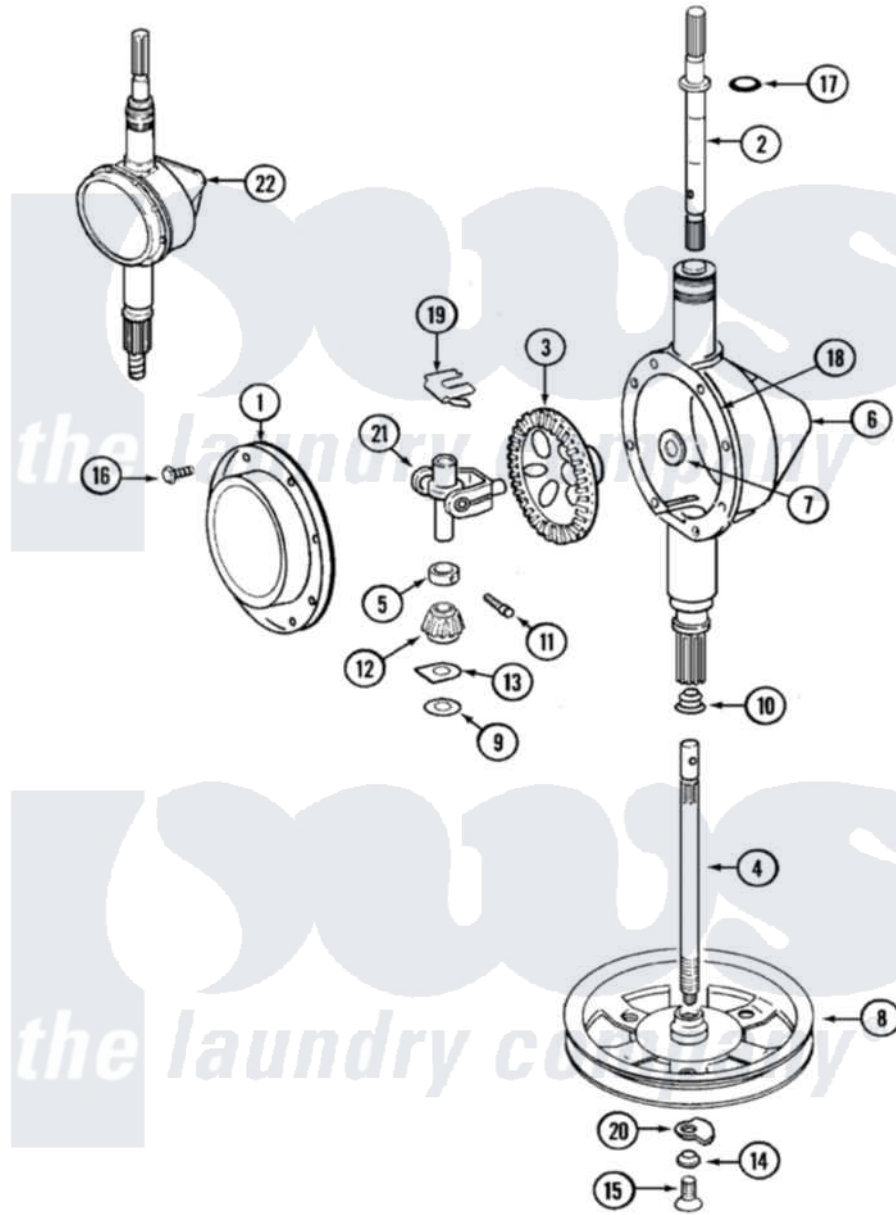

Maytag LAT8004ABE 06 - TRANSMISSION

Maytag [Residential Maytag LAT8004ABE Washer Parts](#) Parts Diagram 06 - TRANSMISSION
 Click on the part number to view part

Item	Original Part Number	Replaced By	Status	Part Description
1	206628			Cover, Transmission
2	207153	6-2097820		Kit- Shaft
3	206713	6-2067130		Gear- Beve
4	215411	12001451		Ctr Shaft W/Collar Andkeeper- Sha
5	215415		Not Available	COLLAR, LOWER
6	206625	6-2097790		Transmison
7	215394			Washer, Bevel Gear
8	211059	6-2301530		Pulley
9	211483	6-2114830		Washer- SP
10	206602	207843		Lip Seal Repair Kit
11	Y206629			Pin, Collar
12	215401	W10221114		Pinion
13	215395			Plate, Clutch
14	211090	22003555		Washer, Stop Lug
15	211375	681582		Screw
				SCREW, TRANSMISSION

16	215417	Not Available	SCREW, TRANSMISSION COVER
17	210690		Seal, Rubber
18	Y058700	675652	Adhesive
19	215581		Spring, Agitator Shaft
20	211089		Lug, Stop Pulley
21	206685	6-2066850	Yoke
22	206708	6-2097790	Transmison