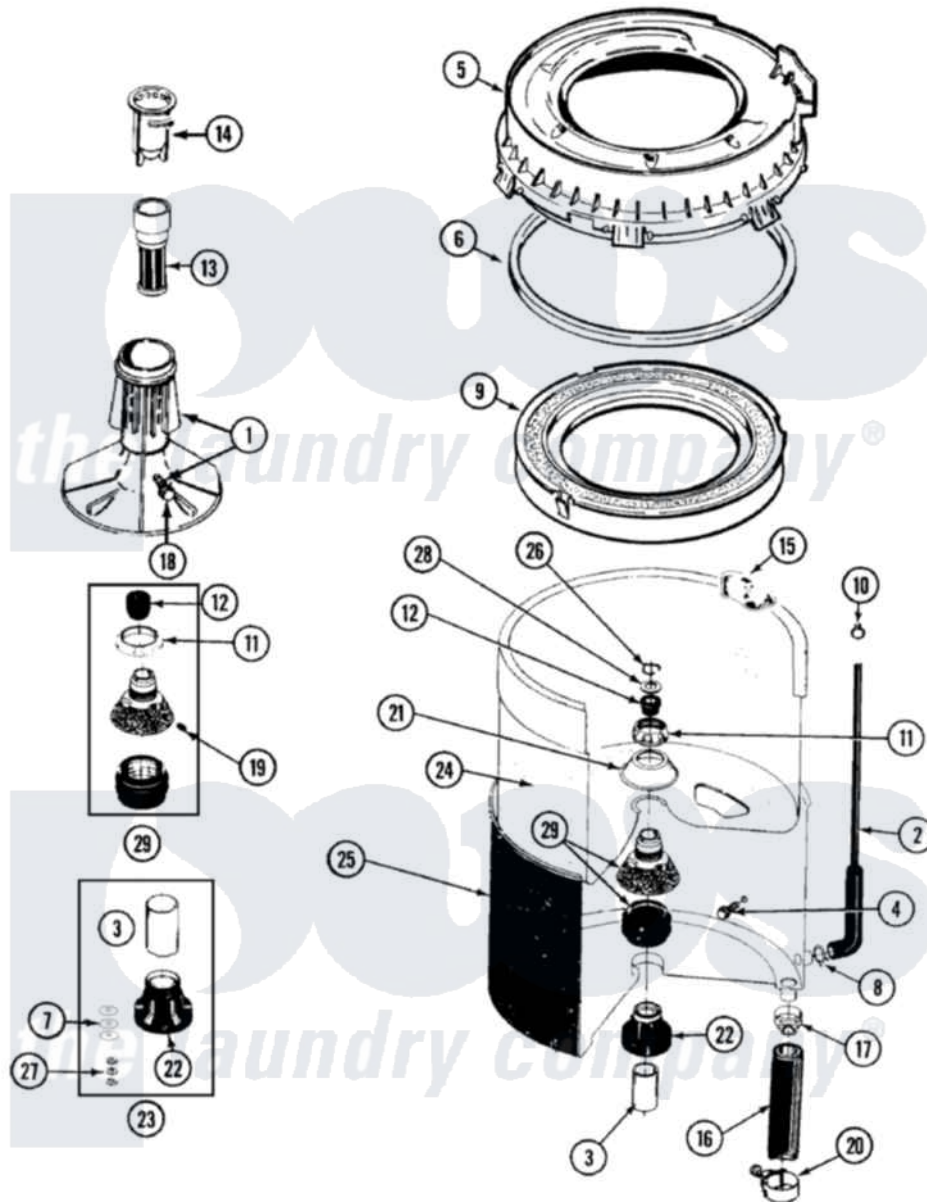

# Maytag LAT8004ABE 07 - TUB

Maytag [Residential Maytag LAT8004ABE Washer Parts](#) Parts Diagram 07 - TUB  
 Click on the part number to view part

Item	Original Part Number	Replaced By	Status	Part Description
1	<a href="#">207538</a>			Agitator W/Lock Screw
2	22001036	<a href="#">22001619</a>		Tube, Water Level Switch
3	<a href="#">211130</a>			Bearing Liner, Tub Bearing
4	200744	<a href="#">W10175939</a>		Bolt
"	205254	<a href="#">W10175938</a>		Bolt
5	<a href="#">22001299</a>			Tub Cover And Gasket Assembly
6	Y22001201	<a href="#">22001007</a>		Gasket, Cover To Tub
7	<a href="#">211100</a>			Washer, Outer Tub
8	<a href="#">211641</a>			Clamp, 1-1/16"
9	<a href="#">22001142</a>			Ring, Balance
10	410296	<a href="#">596669</a>		Clamp, Manifold
11	211047	<a href="#">6-2110472</a>		Nut- Clamp
12	Y0A4298	<a href="#">6-0A57420</a>		Seal- Agitator
13	22001296		Not Available	FILTER, LINT (DISPENSER HSNG.)
14	<a href="#">22001294</a>			Cup, Dispensing

15	<a href="#">215980</a>		Plug, Filter Hole
16	<a href="#">Y212989</a>		Hose, Outer Tub To Pump
17	201011	<a href="#">285655</a>	Clamp, Hose
18	206478		Not Available
19	211618	<a href="#">22001423</a>	Set Screw, Mounting Stem
20	202574	<a href="#">3367052</a>	Clamp, Hose
21	<a href="#">211210</a>		Washer, Clamping Nut
22	200824	<a href="#">6-2040130</a>	Tub Bearin
23	204013	<a href="#">6-2040130</a>	Tub Bearin
24	22001140	<a href="#">Y2201881</a>	Tub, Inner Short White SP
25	22001115	<a href="#">22003312</a>	Tub, Outer
26	<a href="#">Y015667</a>		Retaining Ring
27	<a href="#">Y054867</a>		Washer, Lock
28	<a href="#">Y015666</a>		Washer, Retaining -
29	204012	<a href="#">6-2095720</a>	Mounting S