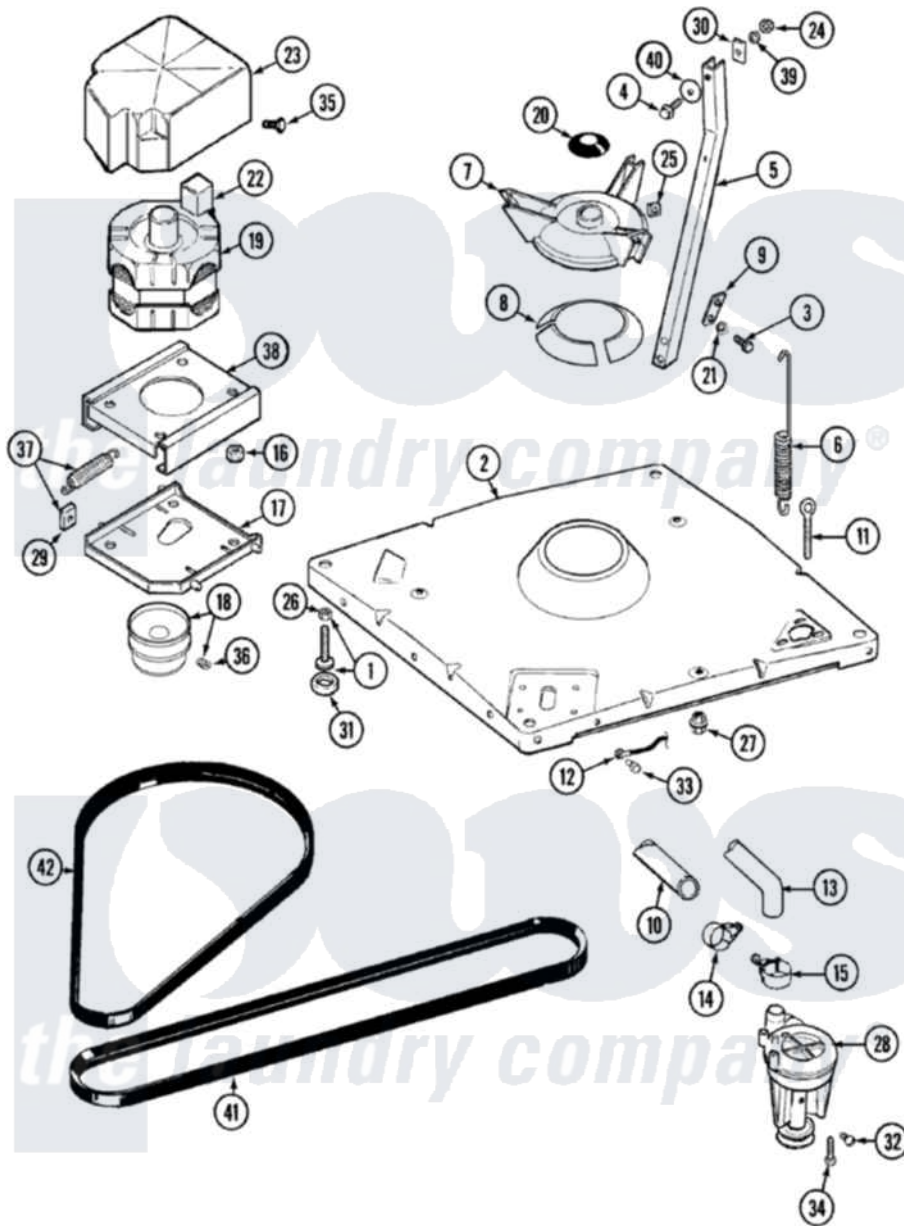

Maytag LAT8006AAE 01 - BASE

Maytag Residential Maytag LAT8006AAE Washer Parts Parts Diagram 01 - BASE
 Click on the part number to view part

Item	Original Part Number	Replaced By	Status	Part Description
1	Y302699	22003428		Leg, Adjustable
2	22001172	22002150		Base
3	Y015627			Screw- Hex
4	200744	W10175939		Bolt
"	205254	W10175938		Bolt
5	213053			Brace, Tub Part Not Used
6	22001300			Spring, Centering
7	203725			Damper W/Bolt And Clip
8	203956			Damper Pad Kit
9	213073			Washer, Double Brace
10	22001816			Hose, Drain
11	216416			Bolt, Eye/Centering Spring
12	901220			Ground Wire
13	213045			Hose, Outer Tub Part Not Used
14	22001820	285655		Clamp, Hose
15	22001640	285655		Clamp, Hose

16	Y311426	3400029	Nut, Adapter Plate
17	22001301		Mount, Motor Lower-Assembly
18	200816	6-2008160	Pulley- MO
19	201805	12002351	Motor-Drve
20	22001586		Deflector, Water
21	911852	486009	Lockwasher
22	206505	Not Available	PROD. No.201664-15, & No.205463-3.
"	205132	Not Available	SWITCH, MOTOR EXTERNAL START No.201664-14,205463- 4 & 201800-4
23	215098		Shield, Motor
24	Y052734		Nut, Carrage Bolts And Bracket
25	Y052785		Nut, Brace To Damper
26	210385		Lock Nut For Adjustable Leg
27	211949		Nut, Adjustment Eyebolt
28	202203	6-2022030	Pump As Pa
29	204998	205000	Roller And Spring Kit 4+Spr
30	212979	Not Available	WASHER, TUB BRACE
31	210684		Foot, Adjustable Leg
32	Y015408	22003235	Screw, Bearing Insert
33	Y705026	3370225	Screw
34	211880		Screw, HeX Head No.10 X 1/2 Inc
35	213121	3400111	Screw, 12-14 X 5/8
36	Y053241		Set Screw, Motor Pulley
37	205000		Roller And Spring Kit 4+Spr
38	214956		Motor Mount Assembly
39	Y054867		Washer, Lock
40	211100		Washer, Outer Tub
41	211124		Part Not Used
42	211125		V Belt, DriVe Pulley