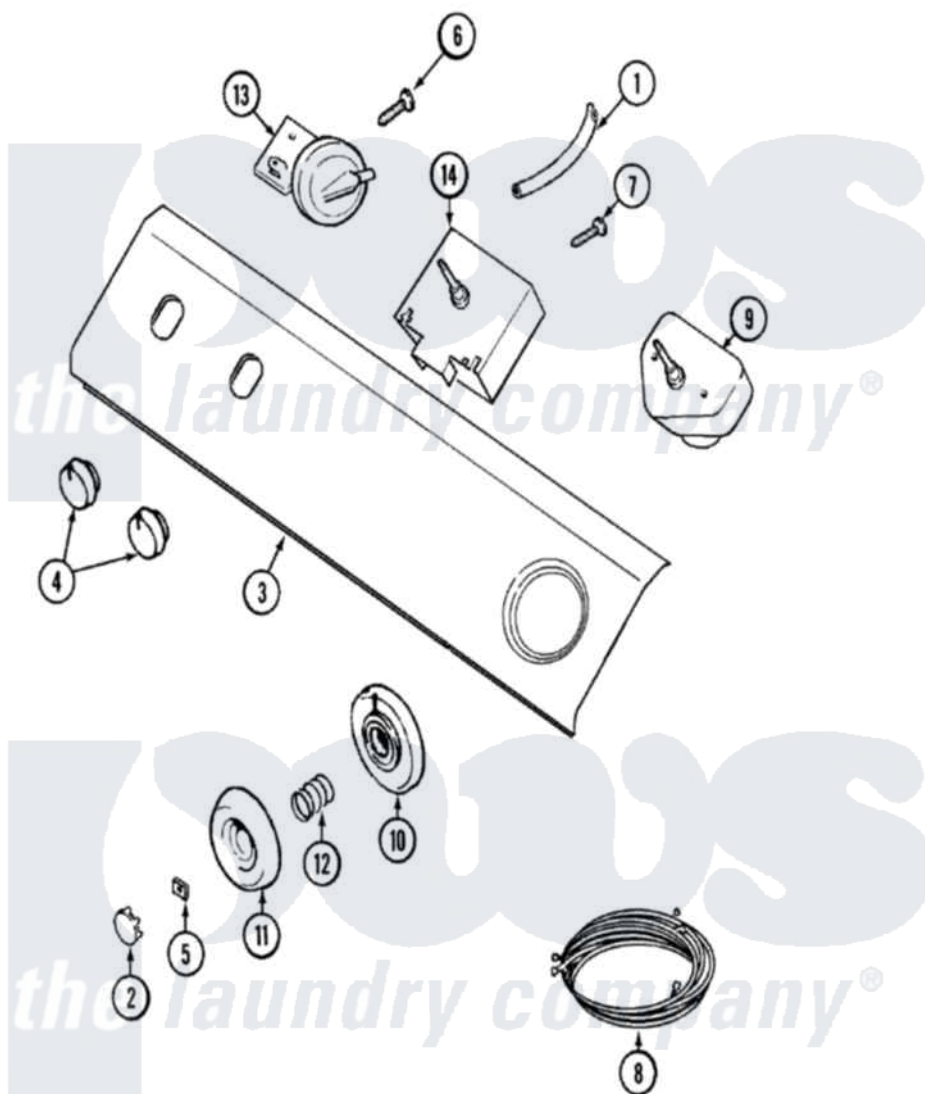

Maytag LAT8006AAE 04 - CONTROL PANEL

Maytag [Residential Maytag LAT8006AAE Washer Parts](#) Parts Diagram 04 - CONTROL PANEL
 Click on the part number to view part

Item	Original Part Number	Replaced By	Status	Part Description
1	22001036	22001619		Tube, Water Level Switch
2	22001664			Timer Knob Insert/Cap
3	22001696		Not Available	PANEL, CONTROL (WHT)
4	22001663			Knob, Selector Switch
5	211605			Bezel, Timer Dial
6	22001662	8534058		Screw
7	22001661	3400094		Screw, 10-32 X 3/8
8	22002206			Harness, Wire
"	22001755		Not Available	WIRE HARNESS, MAIN
9	22001686			Timer
"	22002181			Timer
10	22001660			Dial Skirt - White
11	22001659			Timer Knob - Grey
12	211065			Spring, Index Wheel
13	22001775			4 Level Rotary Pressure Switch
14	22001655			Switch, Water Temp.