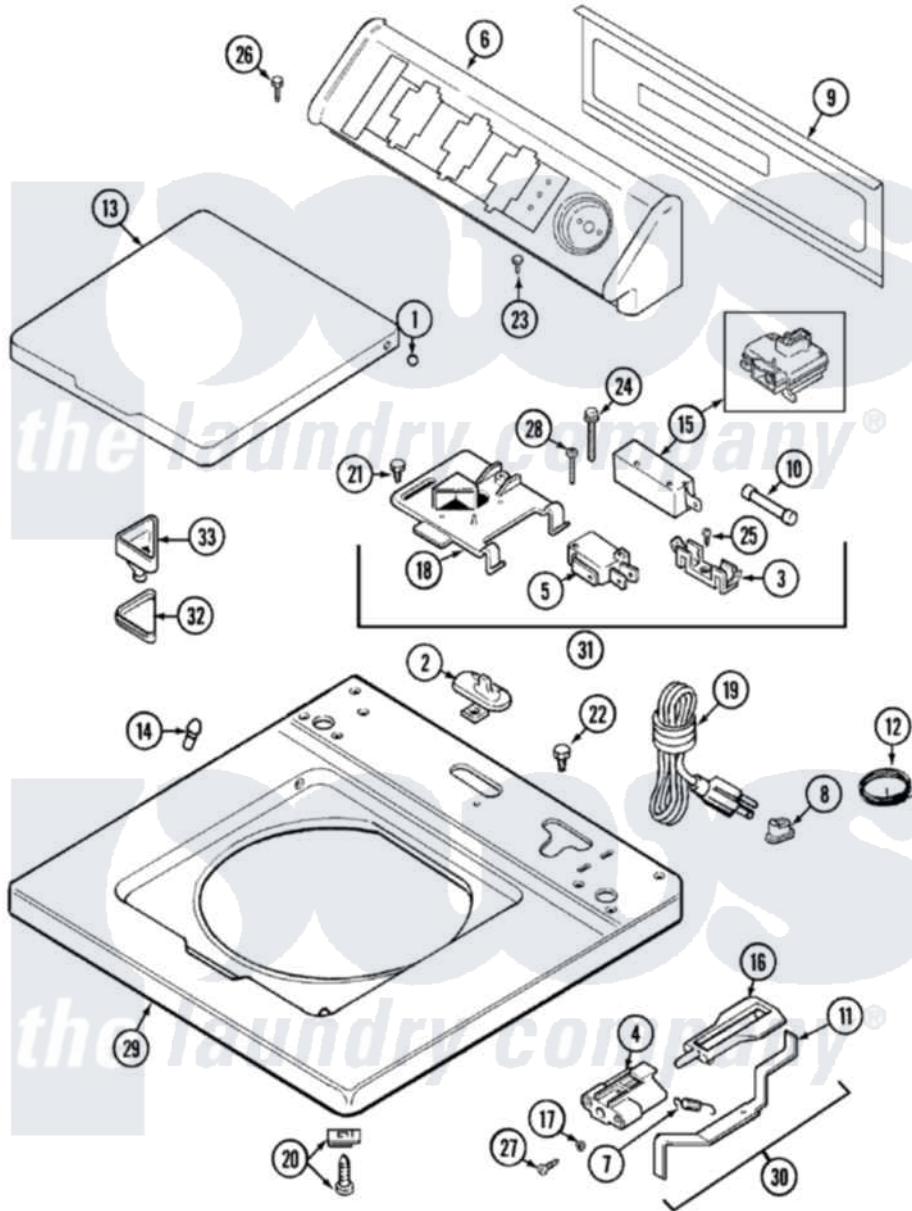

Maytag LAT8006AAE 05 - TOP

Maytag [Residential Maytag LAT8006AAE Washer Parts](#) Parts Diagram 05 - TOP
 Click on the part number to view part

Item	Original Part Number	Replaced By	Status	Part Description
1	211726			Hinge, Ball Lid
2	22001298			Cap, Top Cover
"	207159	489355		Screw, 8 X 1/2
3	207167			Block, Fuse
"	W10124350		Not Available	NOT REQUIRED PART OR SEE NOTE
4	22001645		Not Available	BRACKET, UNBALANCE---NA
"	22002135			Bracket, Unbalance
5	W10124350		Not Available	NOT REQUIRED PART OR SEE NOTE
"	207166			Switch, Check
6	22001670			Console
7	213720			Spring, Lid Switch
8	211881			Grommet, Cord Part Not Used-Gas Models Only
9	216423	3370225		Screw
"	22001662	8534058		Screw

"	22001814		Back Panel, Console
10	22001673	22001682	Switch Assembly, Lid W/4amp Fuse
"	W10124350		Not Available NOT REQUIRED PART OR SEE NOTE
11	22001672		Lever, Unbalance
"	22001968		Lever, Unbalance
12	22001654		Wire, Ground
"	Y705026	3370225	Screw
13	22001674	22001893	Lid
"	22001676	22001893	Lid
14	212716		Bumper, Lid
15	22001967	12001908	Switch-Lid
"	205415	279347	Switch-Lid
16	216255		Plunger, Lid Switch
17	211500		Washer, Bracket To Top Cover
18	22001678		Bracket, Switch And Fuse
"	W10124350		Not Available NOT REQUIRED PART OR SEE NOTE
19	208194	22003062	Cord, Power
20	22001402	214354	Screw, Top Cover To Cabnt.
21	207159	489355	Screw, 8 X 1/2
22	Y705026	3370225	Screw
23	216423	3370225	Screw
24	213501		Screw, No.6-20 X 1-1/8 Inch
25	Y311711		Screw, Fuse Block
26	216423	3370225	Screw
27	22001600	25-7809	Screw, No.6-20 1/2 Flthd Torx
28	22001352		Screw, Check Switch
29	22001679	22002137	Cover Assembly, Top
"	22002137		Cover Assembly, Top
30	22001681		Unbalance Lever Assembly
"	22001969		Unbalance Lever Assembly
31	22001682		Switch Assembly, Lid W/4amp Fuse