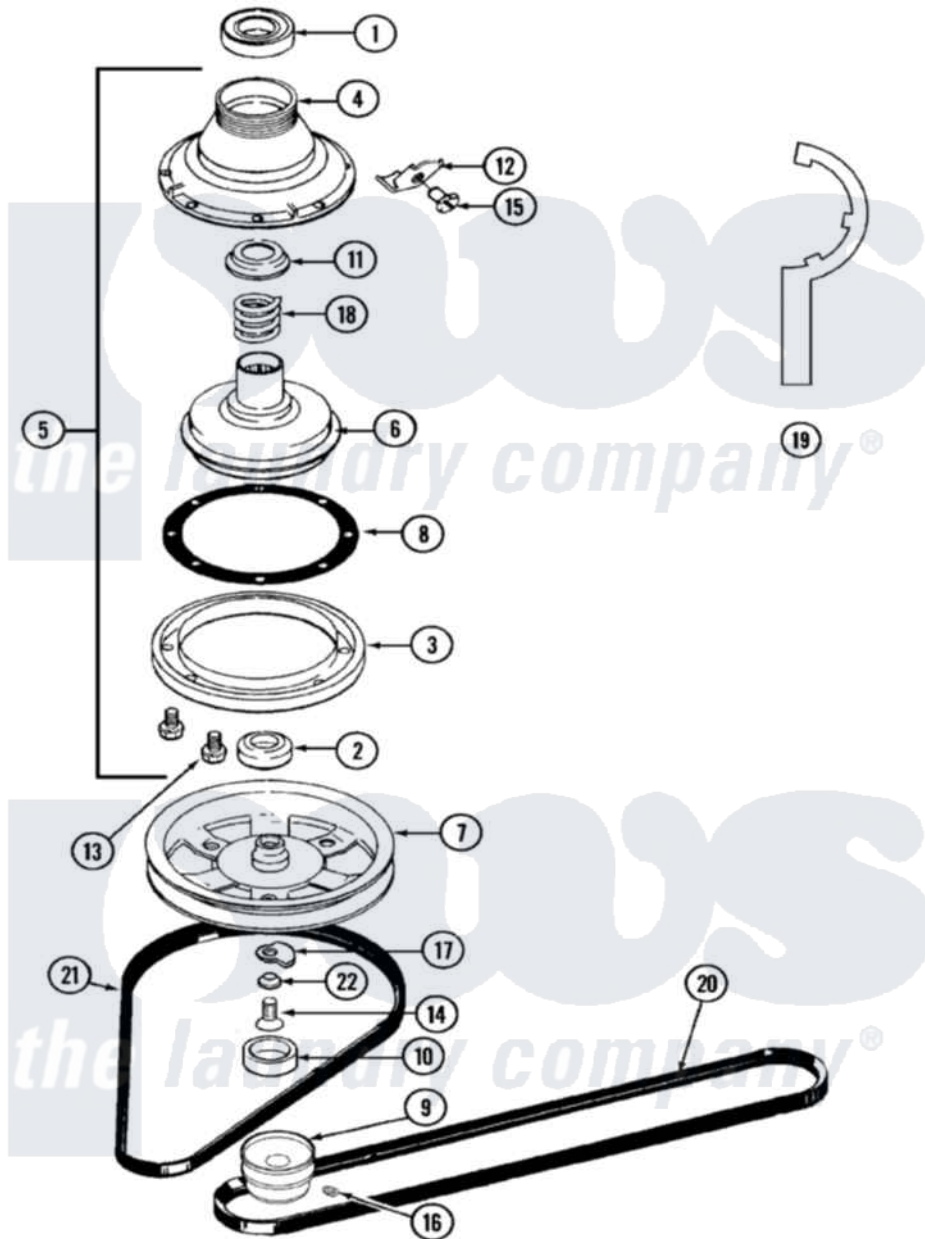

Maytag LAT8014AAL 03 - CLUTCH, BRAKE & BELTS

Maytag [Residential Maytag LAT8014AAL Washer Parts](#) Parts Diagram 03 - CLUTCH, BRAKE & BELTS
 Click on the part number to view part

Item	Original Part Number	Replaced By	Status	Part Description
1	Y200720	22003441		Bearing, Rear
2	200835			Bearing, Brake Rotor
3	211043	6-2011900		Brake Asse
4	211045	6-2011900		Brake Asse
5	201190	6-2011900		Brake Asse
6	201126	6-2011900		Brake Asse
7	211059	6-2301530		Pulley
8	211042	6-2011900		Brake Asse
9	200816	6-2008160		Pulley- MO
10	211038		Not Available	CAP, OIL RETAINER
11	211039	6-2011900		Brake Asse
12	213325			Clip, Retaining
13	211000			SCREW, BRAKE DRUM (HEX HEAD)
14	211375	681582		Screw
15	213326			Bolt, Sems Retaining Clip
16	Y053241			Set Screw, Motor Pulley

17	211089		Lug, Stop Pulley
18	211041	6-2011900	Brake Asse
19	Y038315	038315	Tool
20	211124		Part Not Used
21	211125		V Belt, Drive Pulley
22	211090	22003555	Washer, Stop Lug