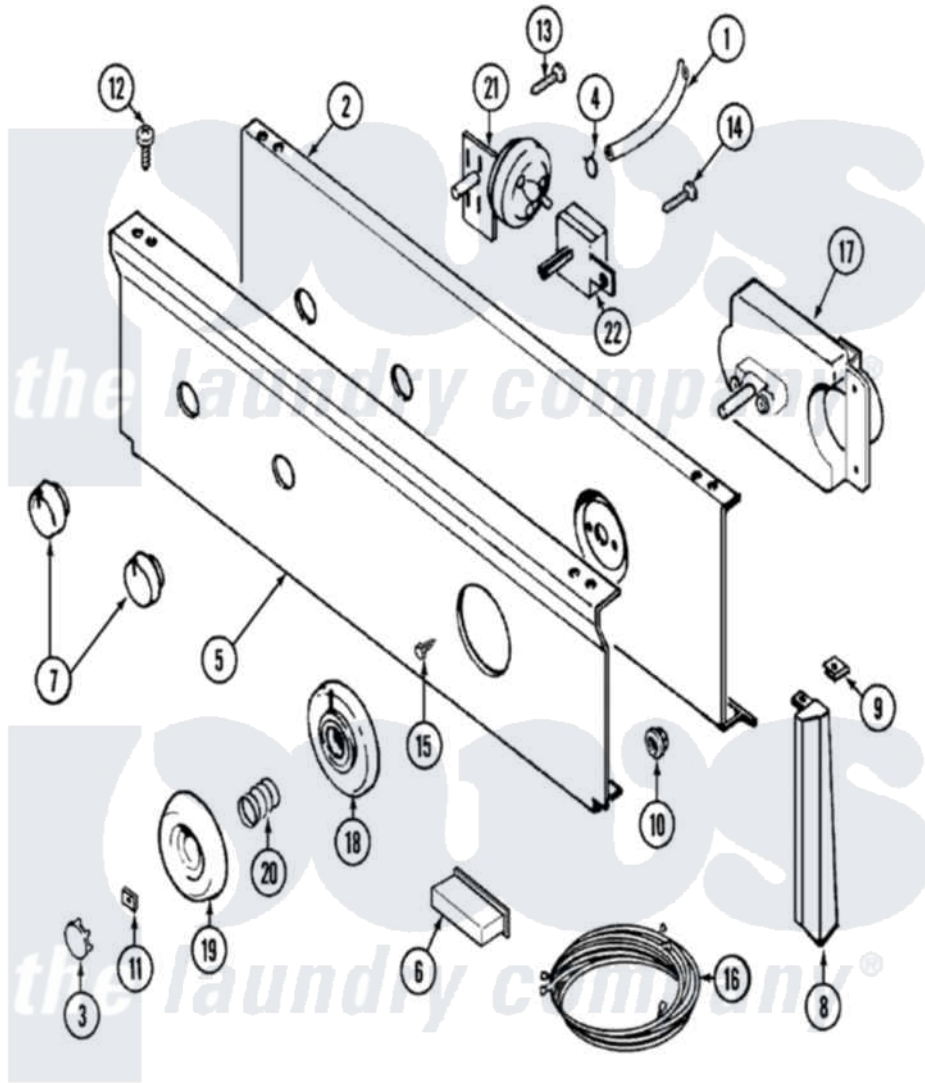

Maytag LAT8014AAL 04 - CONTROL PANEL

Maytag [Residential Maytag LAT8014AAL Washer Parts](#) Parts Diagram 04 - CONTROL PANEL

[Click on the part number to view part](#)

Item	Original Part Number	Replaced By	Status	Part Description
1	22001036	22001619		Tube, Water Level Switch
2	315483	3370225		Screw
"	204807			Ground Wire, Supp. Plte To Top Cover
"	22001132			Plate, Support
3	216193		Not Available	CAP, TIMER KNOB (BLK)
4	410296	596669		Clamp, Manifold
5	22001021		Not Available	PANEL, CONTROL (BLK)
6	214897			Pad, Control Panel
7	22001267			Knob, Selector Switch
8	22001288			End Cap, Control Panel
"	22001290			End Cap, Control Panel
9	214894			Fastener, End Cap
10	214872			Palnut, End Cap Note: Nut, Lamp Holder
11	211605			Bezel, Timer Dial
12	311728	210032		Screw, No.8 X 9/16 Ctsk Note:

12	214120	21032	Screw, Inlet Duct
13	211168	W10139210	Screw, 8-18 X 5/16
14	211168	W10139210	Screw, 8-18 X 5/16
15	216412		Screw, Bracket To Timer
16	22001316		Wire Harness, Main
17	22001025		Timer RPR
18	22001264	Not Available	BEZEL, TIMER KNOB (BLK)
19	215828		Knob, Timer
20	211065		Spring, Index Wheel
21	208206		Switch, Pressure
22	208283	Not Available	SWITCH, WATER TEMPERATURE