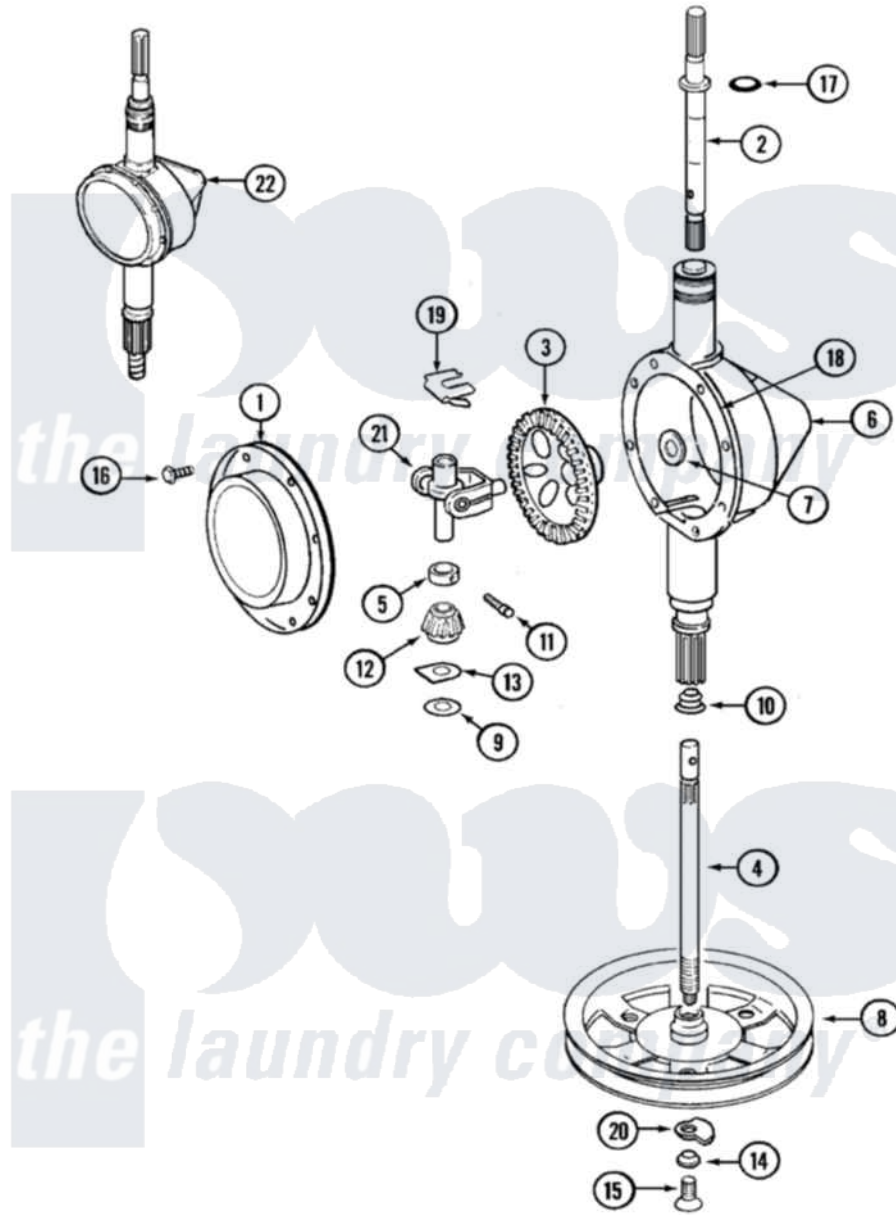

Maytag LAT8014AAL 06 - TRANSMISSION

Maytag Residential Maytag LAT8014AAL Washer Parts Parts Diagram 06 - TRANSMISSION
 Click on the part number to view part

Item	Original Part Number	Replaced By	Status	Part Description
1	206628			Cover, Transmission
2	207153	6-2097820		Kit- Shaft
3	206713	6-2067130		Gear- Beve
4	215411	12001451		Ctr Shaft W/Collar Andkeeper- Sha
5	215415		Not Available	COLLAR, LOWER
6	206625	6-2097790		Transmison
7	215394			Washer, Bevel Gear
8	211059	6-2301530		Pulley
9	211483	6-2114830		Washer- SP
10	206602	207843		Lip Seal Repair Kit
11	Y206629			Pin, Collar
12	215401	W10221114		Pinion
13	215395			Plate, Clutch
14	211090	22003555		Washer, Stop Lug
15	211375	681582		Screw
				SCREW, TRANSMISSION

16	215417	Not Available	SCREW, TRANSMISSION COVER
17	210690		Seal, Rubber
18	Y058700	675652	Adhesive
19	215581		Spring, Agitator Shaft
20	211089		Lug, Stop Pulley
21	206685	6-2066850	Yoke
22	206708	6-2097790	Transmison