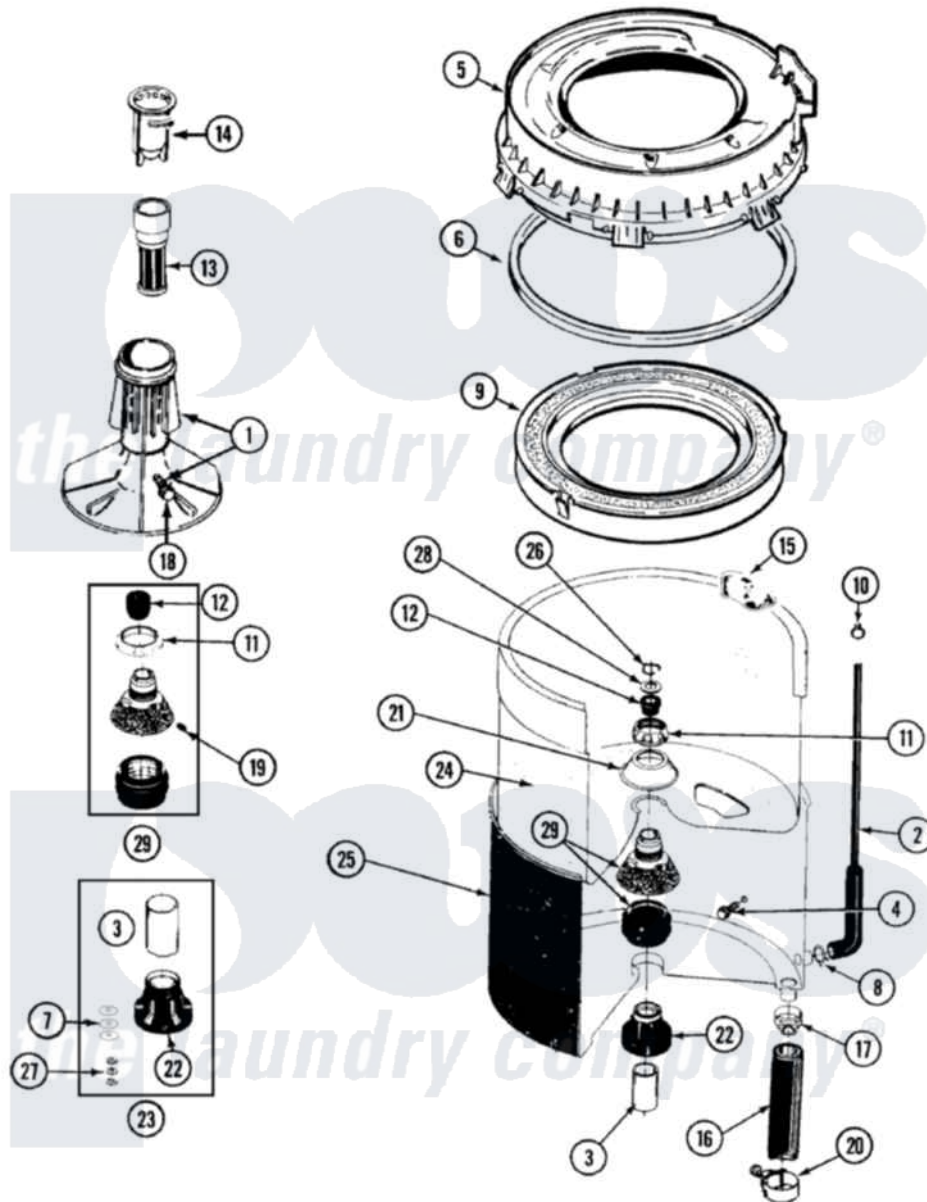

# Maytag LAT8014AAL 07 - TUB

Maytag [Residential Maytag LAT8014AAL Washer Parts](#) Parts Diagram 07 - TUB  
 Click on the part number to view part

Item	Original Part Number	Replaced By	Status	Part Description
1	<a href="#">207538</a>			Agitator W/Lock Screw
2	22001036	<a href="#">22001619</a>		Tube, Water Level Switch
3	<a href="#">211130</a>			Bearing Liner, Tub Bearing
4	200744	<a href="#">W10175939</a>		Bolt
"	205254	<a href="#">W10175938</a>		Bolt
5	<a href="#">22001299</a>			Tub Cover And Gasket Assembly
6	Y22001201	<a href="#">22001007</a>		Gasket, Cover To Tub
7	<a href="#">211100</a>			Washer, Outer Tub
8	<a href="#">211641</a>			Clamp, 1-1/16"
9	<a href="#">22001142</a>			Ring, Balance
10	410296	<a href="#">596669</a>		Clamp, Manifold
11	211047	<a href="#">6-2110472</a>		Nut- Clamp
12	Y0A4298	<a href="#">6-0A57420</a>		Seal- Agitator
13	22001296		Not Available	FILTER, LINT (DISPENSER HSNG.)
14	<a href="#">22001294</a>			Cup, Dispensing

15	<a href="#">215980</a>		Plug, Filter Hole
16	<a href="#">Y212989</a>		Hose, Outer Tub To Pump
17	201011	<a href="#">285655</a>	Clamp, Hose
18	206478		Not Available
19	211618	<a href="#">22001423</a>	Set Screw, Mounting Stem
20	202574	<a href="#">3367052</a>	Clamp, Hose
21	<a href="#">211210</a>		Washer, Clamping Nut
22	200824	<a href="#">6-2040130</a>	Tub Bearin
23	204013	<a href="#">6-2040130</a>	Tub Bearin
24	22001140	<a href="#">Y2201881</a>	Tub, Inner Short White SP
25	22001115	<a href="#">22003312</a>	Tub, Outer
26	<a href="#">Y015667</a>		Retaining Ring
27	<a href="#">Y054867</a>		Washer, Lock
28	<a href="#">Y015666</a>		Washer, Retaining -
29	204012	<a href="#">6-2095720</a>	Mounting S