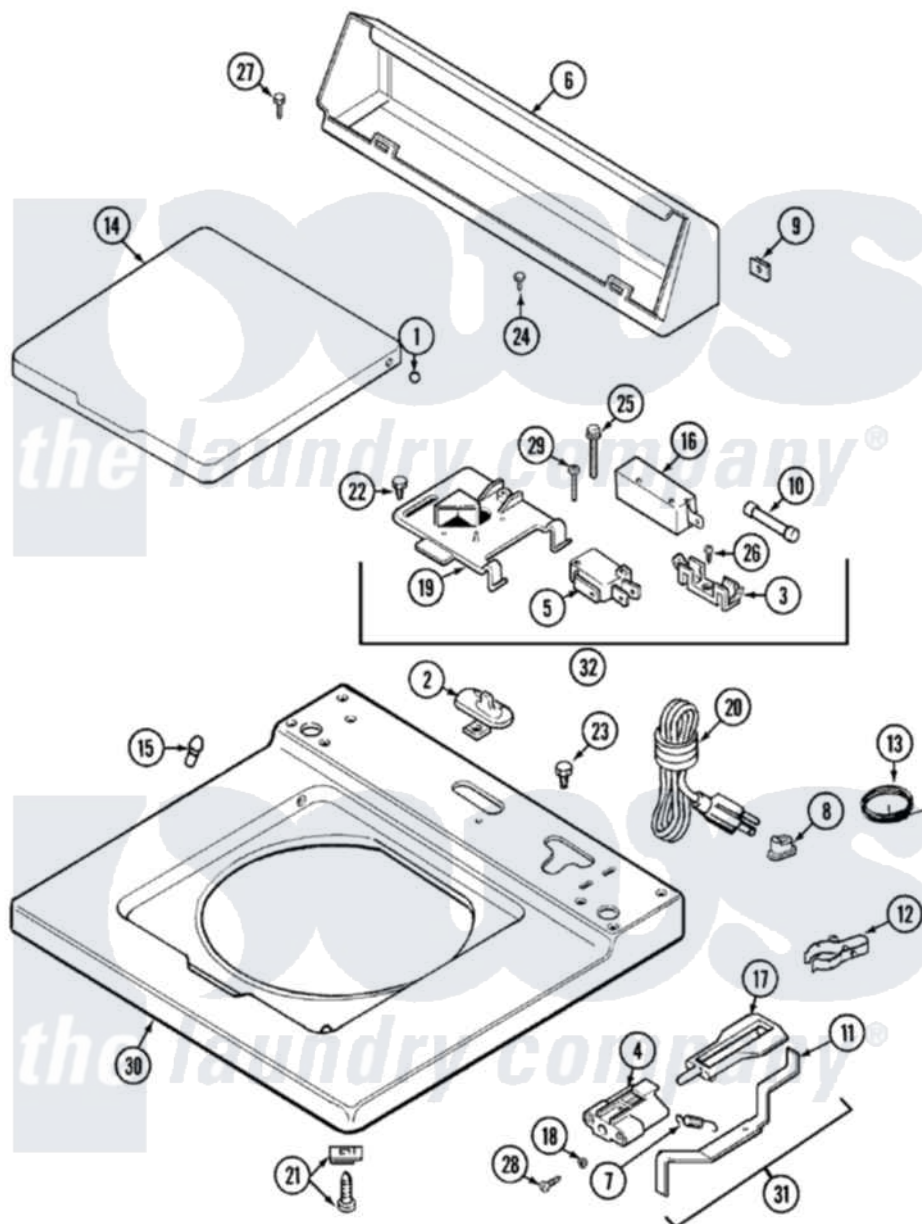

Maytag LAT8014AAM 05 - TOP

Maytag [Residential Maytag LAT8014AAM Washer Parts](#) Parts Diagram 05 - TOP
 Click on the part number to view part

Item	Original Part Number	Replaced By	Status	Part Description
1	211726			Hinge, Ball Lid
2	207159	489355		Screw, 8 X 1/2
"	22001298			Cap, Top Cover
3	207167			Block, Fuse
4	216256		Not Available	BRACKET, UNBALANCE
5	207166			Switch, Check
6	205635L		Not Available	CONSOLE (ALM)
7	213720			Spring, Lid Switch
8	211881			Grommet, Cord Part Not Used-Gas Models Only
9	215075			Fastener, Control Panel To Console
10	207168	22001682		Switch Assembly, Lid W/4amp Fuse
11	22001136			Lever, Unbalance
12	301548			Clamp, Ground Wire
13	311155			Ground Wire And Clamp

14	22001029		Not Available	LID (CANADA-ALM)---NA
"	22001207		Not Available	LID W/LEGEND (ALM)---NA
15	212716			Bumper, Lid
16	205415	279347		Switch-Lid
17	216255			Plunger, Lid Switch
18	211500			Washer, Bracket To Top Cover
19	Y215699	22001678		Bracket, Switch And Fuse
20	208194	22003062		Cord, Power
21	204445			Screw And Fastener Assembly
22	207159	489355		Screw, 8 X 1/2
23	315483	3370225		Screw
24	216423	3370225		Screw
25	213501			Screw, No.6-20 X 1-1/8 Inch
26	Y311711			Screw, Fuse Block
27	Y313559			Screw
28	910182	25-7809		Screw, No.6-20 1/2 Flthd Torx
29	22001352			Screw, Check Switch
30	22001118		Not Available	TOP, MAIN (ALM)---NA
31	22001311			Unbalance Lever Assembly
32	207176	22001682		Switch Assembly, Lid W/4amp Fuse