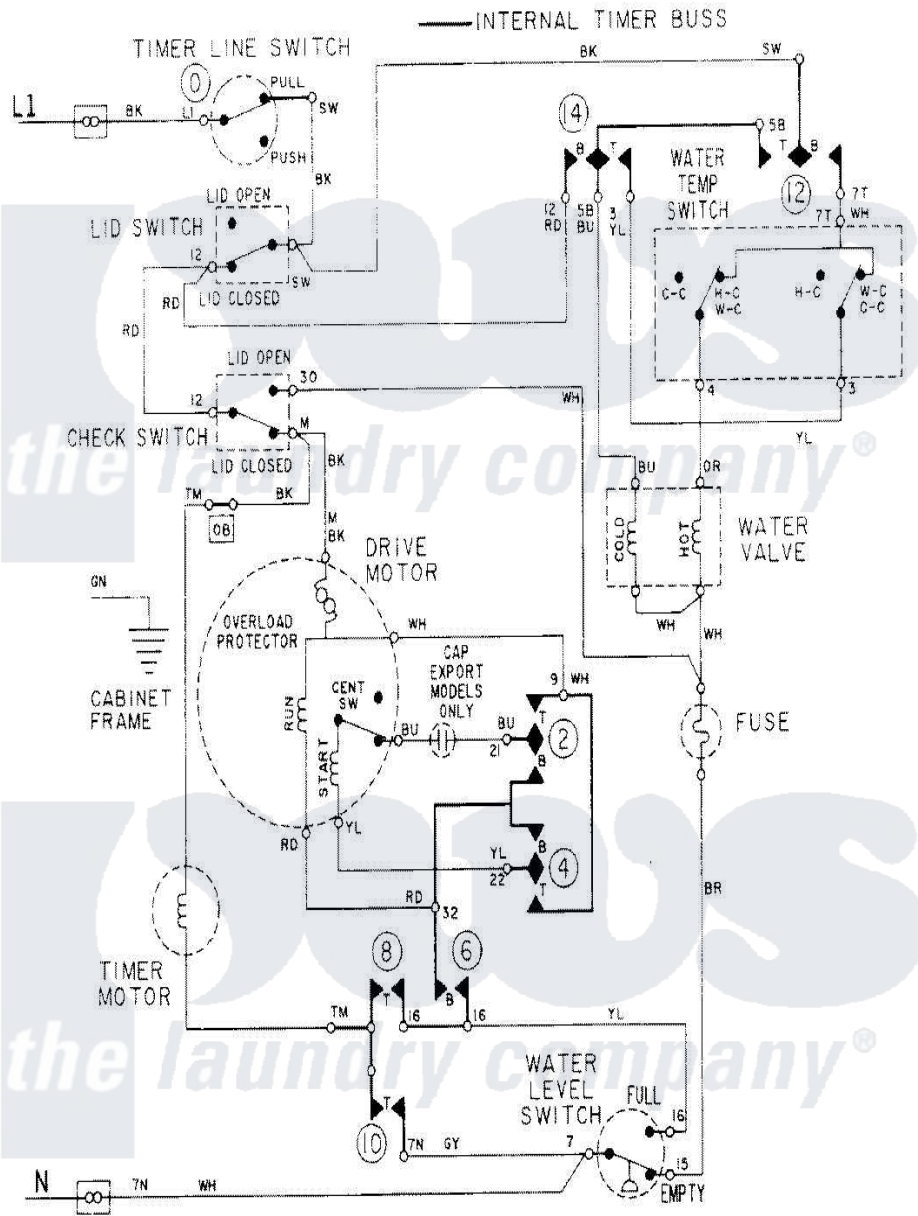

# Maytag LAT8014AAM 08 - WIRING INFORMATION

Maytag [Residential Maytag LAT8014AAM Washer Parts](#) Parts Diagram 08 - WIRING INFORMATION  
 Click on the part number to view part

Item	Original Part Number	Replaced By	Status	Part Description
NI	15001088		Not Available	WIRING INFORMATION