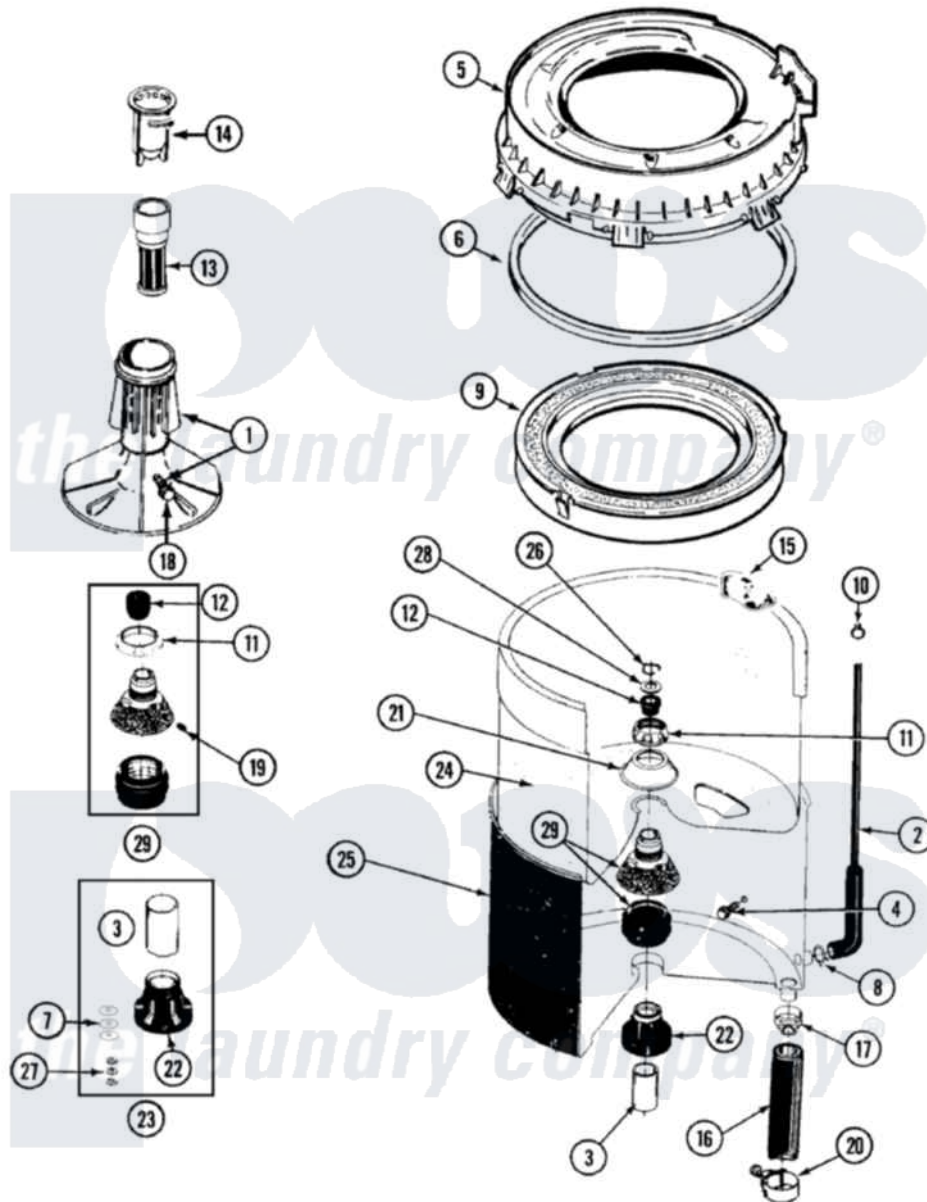

Maytag LAT8014ABE 07 - TUB

Maytag [Residential Maytag LAT8014ABE Washer Parts](#) Parts Diagram 07 - TUB
 Click on the part number to view part

Item	Original Part Number	Replaced By	Status	Part Description
1	207538			Agitator W/Lock Screw
2	22001036	22001619		Tube, Water Level Switch
3	211130			Bearing Liner, Tub Bearing
4	200744	W10175939		Bolt
"	205254	W10175938		Bolt
5	22001299			Tub Cover And Gasket Assembly
6	Y22001201	22001007		Gasket, Cover To Tub
7	211100			Washer, Outer Tub
8	211641			Clamp, 1-1/16"
9	22001142			Ring, Balance
10	410296	596669		Clamp, Manifold
11	211047	6-2110472		Nut- Clamp
12	Y0A4298	6-0A57420		Seal- Agitator
13	22001296		Not Available	FILTER, LINT (DISPENSER HSNG.)
14	22001294			Cup, Dispensing

15	215980		Plug, Filter Hole
16	Y212989		Hose, Outer Tub To Pump
17	201011	285655	Clamp, Hose
18	206478		Not Available
19	211618	22001423	Set Screw, Mounting Stem
20	202574	3367052	Clamp, Hose
21	211210		Washer, Clamping Nut
22	200824	6-2040130	Tub Bearin
23	204013	6-2040130	Tub Bearin
24	22001140	Y2201881	Tub, Inner Short White SP
25	22001115	22003312	Tub, Outer
26	Y015667		Retaining Ring
27	Y054867		Washer, Lock
28	Y015666		Washer, Retaining -
29	204012	6-2095720	Mounting S