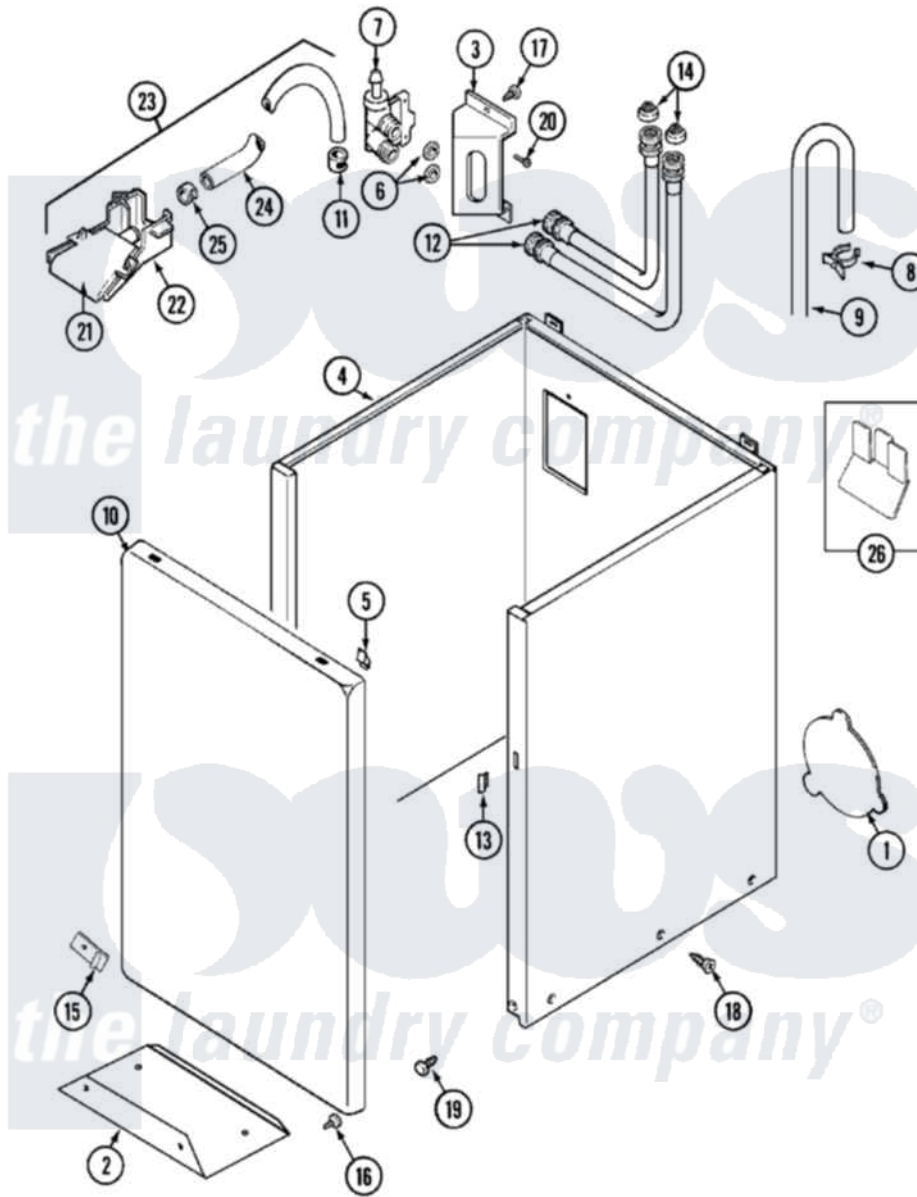

Maytag LAT8016AAE 02 - CABINET

Maytag [Residential Maytag LAT8016AAE Washer Parts](#) Parts Diagram 02 - CABINET
 Click on the part number to view part

Item	Original Part Number	Replaced By	Status	Part Description
1	211294	90767		Screw, 8A X 3/8 HeX Washer Head Tapping
"	211878		Not Available	PLATE, ACCESS
"	22001683	22002924		Plate, Access
2	213846			Guard, Belt
3	214812	22002361		Bracket, Water Valve
"	22002361			Bracket, Water Valve
4	22001302	22004425		Cabinet White Aspack
"	22002379	22004425		Cabinet White Aspack
5	22001650			Fastener, Spring
6	Y013783			Washer, Inlet Hose
7	214337	96160		Screen
"	22002360			Valve, Water
"	22001274			Valve, Water
8	22001815	22002765		Clip, Hose
9	22001816			Hose, Drain
10	22001817			Sheet, Sound Damper

"	22001803		Not Available	PANEL, FRONT (WHT)
"	22002366		Not Available	PANEL, FRONT (WHT)
11	216169	596669		Clamp, Manifold
12	202860			Inlet Hose Assembly
13	214376	22002331		Spacer, Front Panel
14	200961	12001413		Strainer And Washer Kit
15	22001995			Screw Note: Screw, Tumbler Front And Shroud
"	22002377			Clip, Retainer
"	12001341			Screw And Fastener Kit
"	22002378	27001200		Screw
"	22002376			Clip
16	211294	90767		Screw, 8A X 3/8 HeX Washer Head Tapping
17	22002372			Screw
"	212276	W10116760		Screw
18	213007			Xfor Cabinet See Cabinet, Back
19	213122	27001200		Screw
"	213121	3400111		Screw, 12-14 X 5/8
20	Y313561			Screw----NA
21	22001187			Injector
22	22001186			Injector
23	22001304			Water Injector Assembly
24	22001190			Hose, Injector
25	216169	596669		Clamp, Manifold
26	22001972			Clip, Cabinet