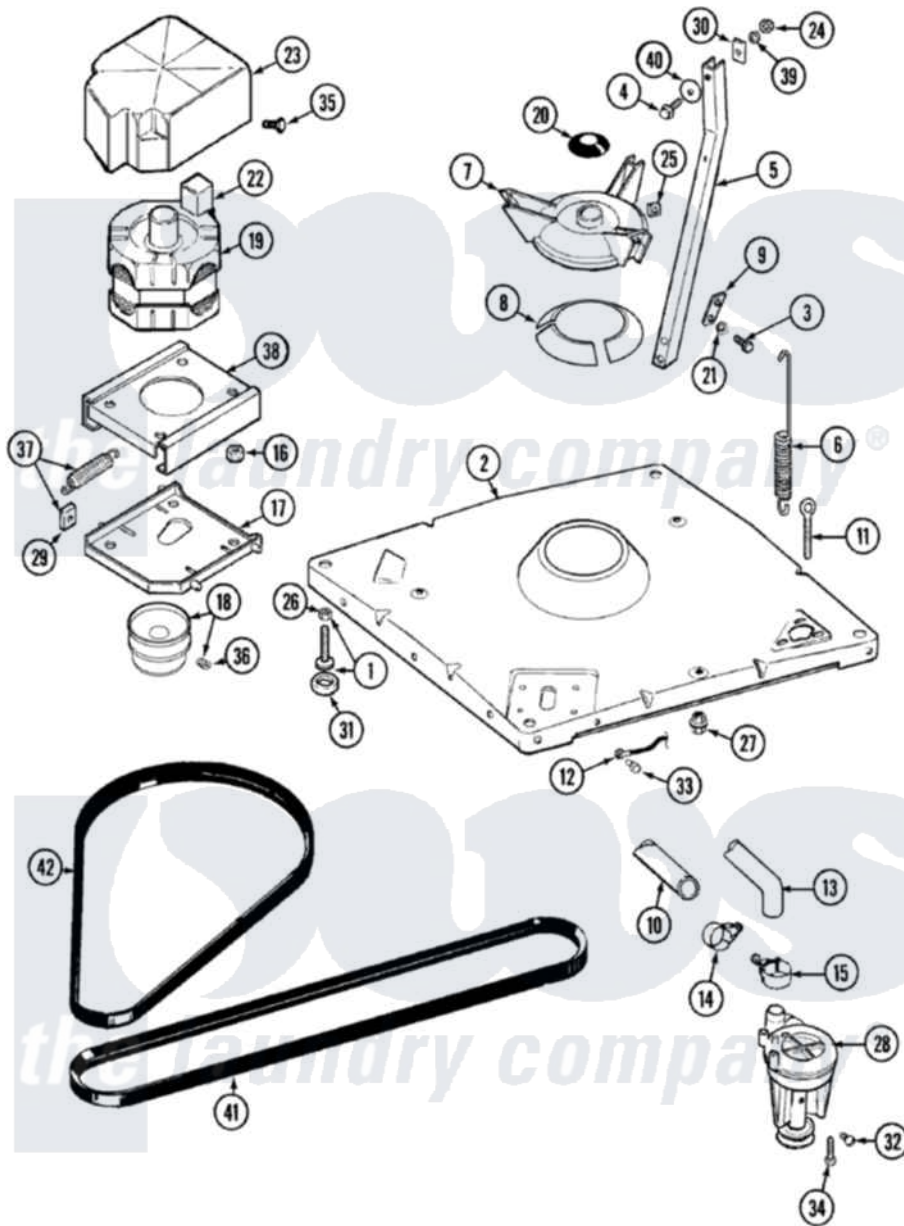

Maytag LAT8024AAE 01 - BASE

Maytag Residential Maytag LAT8024AAE Washer Parts Parts Diagram 01 - BASE
 Click on the part number to view part

Item	Original Part Number	Replaced By	Status	Part Description
1	Y302699	22003428		Leg, Adjustable
2	22001172	22002150		Base
3	Y015627			Screw- Hex
4	205254	W10175938		Bolt
"	200744	W10175939		Bolt
5	213100		Not Available	PART NOT USED
6	22001300			Spring, Centering
7	203725			Damper W/Bolt And Clip
8	203956			Damper Pad Kit
9	213073			Washer, Double Brace
10	214767	22001448		Hose, Pump
11	216416			Bolt, Eye/Centering Spring
12	901220			Ground Wire
13	Y212989			Hose, Outer Tub To Pump
14	202574	3367052		Clamp, Hose
15	202574	3367052		Clamp, Hose

16	Y311426	3400029	Nut, Adapter Plate
17	22001301		Mount, Motor Lower-Assembly
18	200816	6-2008160	Pulley- MO
19	201805	12002351	Motor-Drve
20	211028	22001586	Deflector, Water
21	911852	486009	Lockwasher
22	206505		Not Available PROD. No.201664-15, & No.205463-3.
"	205132		Not Available SWITCH, MOTOR EXTERNAL START No.201664-14,205463- 4 & 201800-4
23	215098		Shield, Motor
24	Y052734		Nut, Carrage Bolts And Bracket
25	Y052785		Nut, Brace To Damper
26	210385		Lock Nut For Adjustable Leg
27	211949		Nut, Adjustment Eyebolt
28	202203	6-2022030	Pump As Pa
29	204998	205000	Roller And Spring Kit 4+Spr
30	212979		Not Available WASHER, TUB BRACE
31	210684		Foot, Adjustable Leg
32	Y015408	22003235	Screw, Bearing Insert
33	912365	3370225	Screw
34	211880		Screw, HeX Head No.10 X 1/2 Inc
35	213121	3400111	Screw, 12-14 X 5/8
36	Y053241		Set Screw, Motor Pulley
37	205000		Roller And Spring Kit 4+Spr
38	206708	6-2097790	Transmison
39	214956		Motor Mount Assembly
40	Y054867		Washer, Lock
41	211100		Washer, Outer Tub