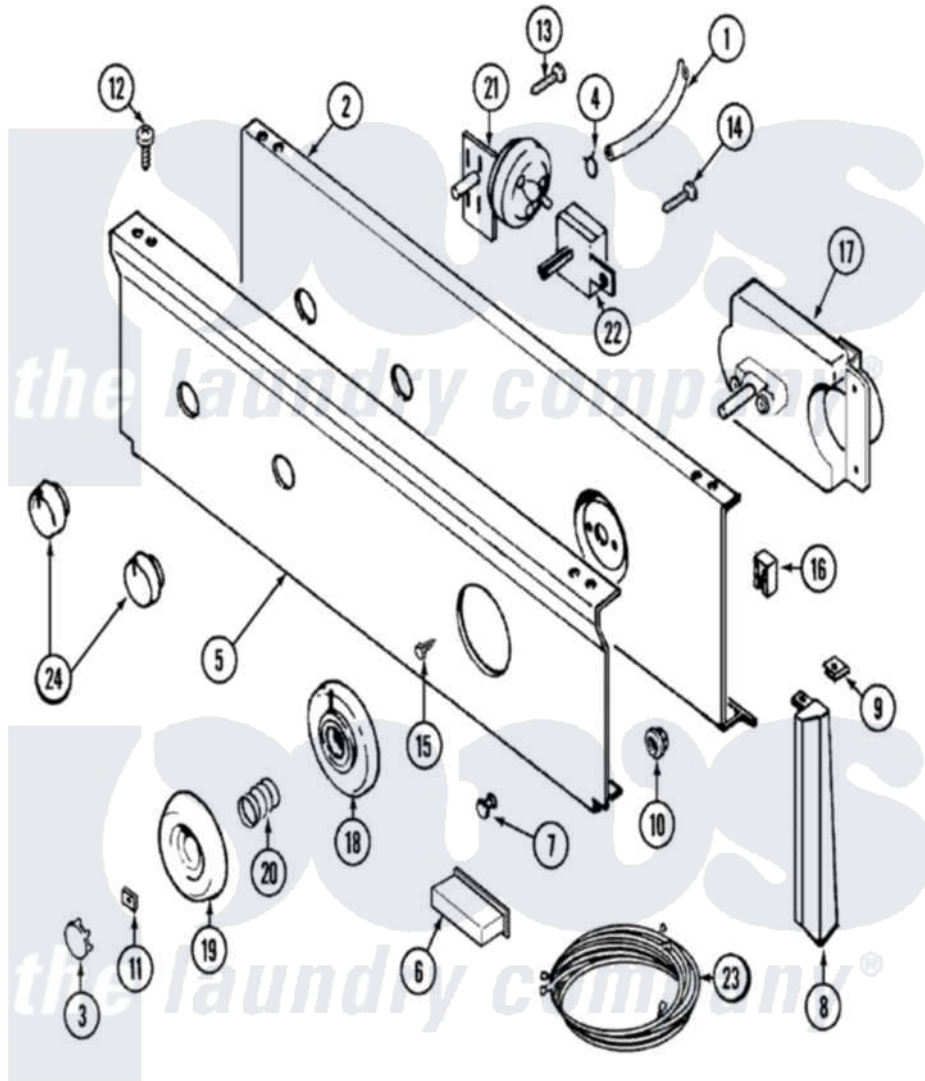

Maytag LAT8024AAE 04 - CONTROL PANEL

Maytag [Residential Maytag LAT8024AAE Washer Parts](#) Parts Diagram 04 - CONTROL PANEL

[Click on the part number to view part](#)

Item	Original Part Number	Replaced By	Status	Part Description
1	22001036	22001619		Tube, Water Level Switch
2	315483	3370225		Screw
"	204807			Ground Wire, Supp. Plte To Top Cover
"	22001132			Plate, Support
3	216250	22001446		Cap, Knob
4	410296	596669		Clamp, Manifold
5	22001245		Not Available	PANEL, CONTROL (WHT)
6	214897			Pad, Control Panel
7	22001215	7730P011-60		Lens, Indicator Light
8	22001291			End Cap, Control Panel
"	22001289		Not Available	END CAP, CTRL. PNL. (LT-WHT)
9	214894			Fastener, End Cap
10	214872			Palnut, End Cap Note: Nut, Lamp Holder
11	211605			Bezel, Timer Dial

12	210932		Screw, No.8 X 9/16 Ctsk Note: Screw, Inlet Duct
13	211168	W10139210	Screw, 8-18 X 5/16
14	211168	W10139210	Screw, 8-18 X 5/16
15	216412		Screw, Bracket To Timer
16	903115		Lock Light
17	22001255		Timer RPR
18	22001265		Bezel, Timer Knob
19	22001198	Not Available	KNOB, TIMER (WHT)
20	211065		Spring, Index Wheel
21	208206		Switch, Pressure
22	208283	Not Available	SWITCH, WATER TEMPERATURE
23	22001315		Wire Harness, Main
24	22001268	Not Available	KNOB ASSY. (WHT)
25	22001105	Not Available	MANUAL, USE & CARE
"	16000327	Not Available	GUIDE, QUICK REF. - MAYTAG