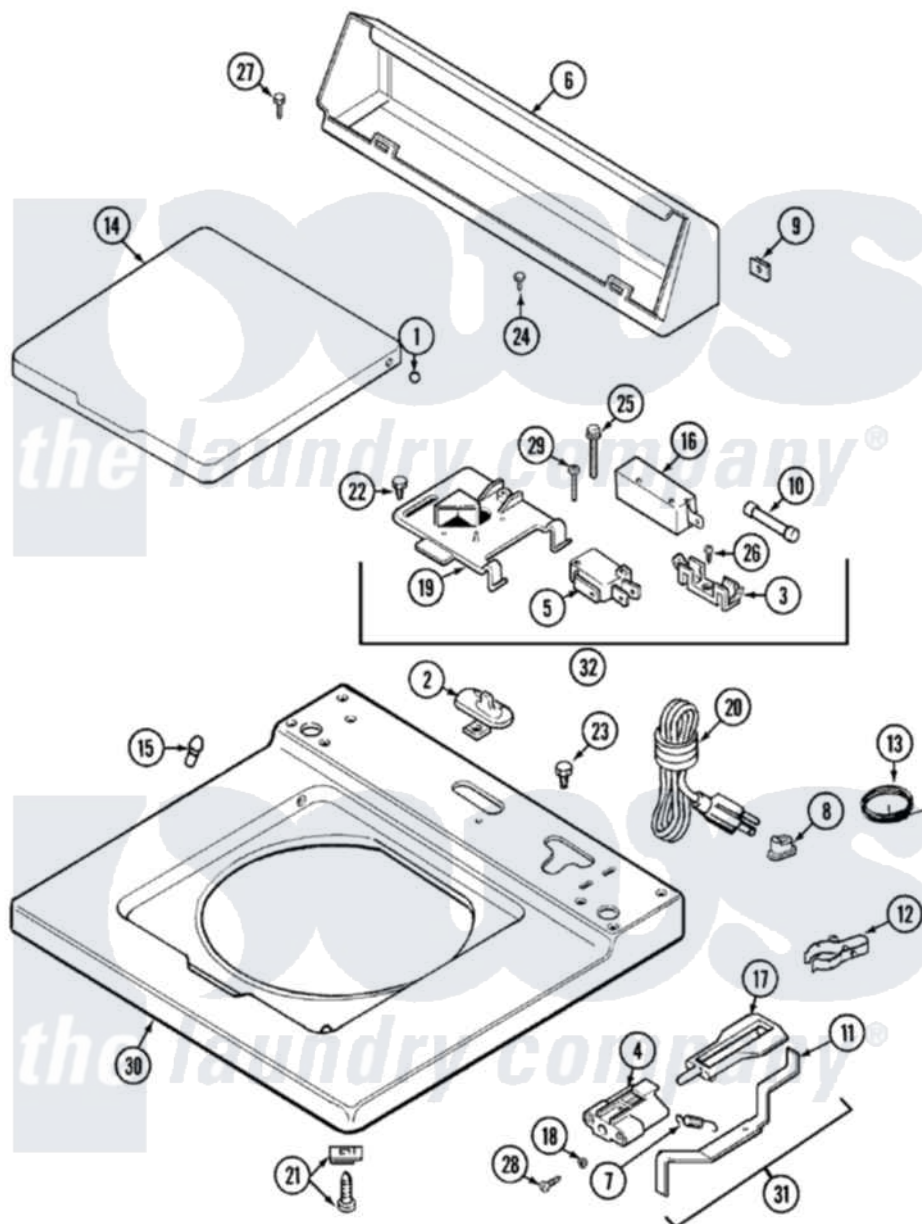

Maytag LAT8024AAE 05 - TOP

Maytag [Residential Maytag LAT8024AAE Washer Parts](#) Parts Diagram 05 - TOP
 Click on the part number to view part

Item	Original Part Number	Replaced By	Status	Part Description
1	211726			Hinge, Ball Lid
2	207159	489355		Screw, 8 X 1/2
"	22001298			Cap, Top Cover
3	207167			Block, Fuse
4	216256		Not Available	BRACKET, UNBALANCE
5	207166			Switch, Check
6	205635			Console
7	213720			Spring, Lid Switch
8	211881			Grommet, Cord Part Not Used-Gas Models Only
9	215075			Fastener, Control Panel To Console
10	207168	22001682		Switch Assembly, Lid W/4amp Fuse
11	22001136			Lever, Unbalance
12	301548			Clamp, Ground Wire
13	311155			Ground Wire And Clamp

14	22001206	22001893	Lid
15	212716		Bumper, Lid
16	205415	279347	Switch-Lid
17	216255		Plunger, Lid Switch
18	211500		Washer, Bracket To Top Cover
19	Y215699	22001678	Bracket, Switch And Fuse
20	208194	22003062	Cord, Power
21	204445		Screw And Fastener Assembly
22	207159	489355	Screw, 8 X 1/2
23	315483	3370225	Screw
24	216423	3370225	Screw
25	213501		Screw, No.6-20 X 1-1/8 Inch
26	Y311711		Screw, Fuse Block
27	Y313559		Screw
28	910182	25-7809	Screw, No.6-20 1/2 Flthd Torx
29	22001352		Screw, Check Switch
30	22001117		TOP COVER ASSEMBLY (WHT)
31	22001311		Unbalance Lever Assembly
32	207176	22001682	Switch Assembly, Lid W/4amp Fuse