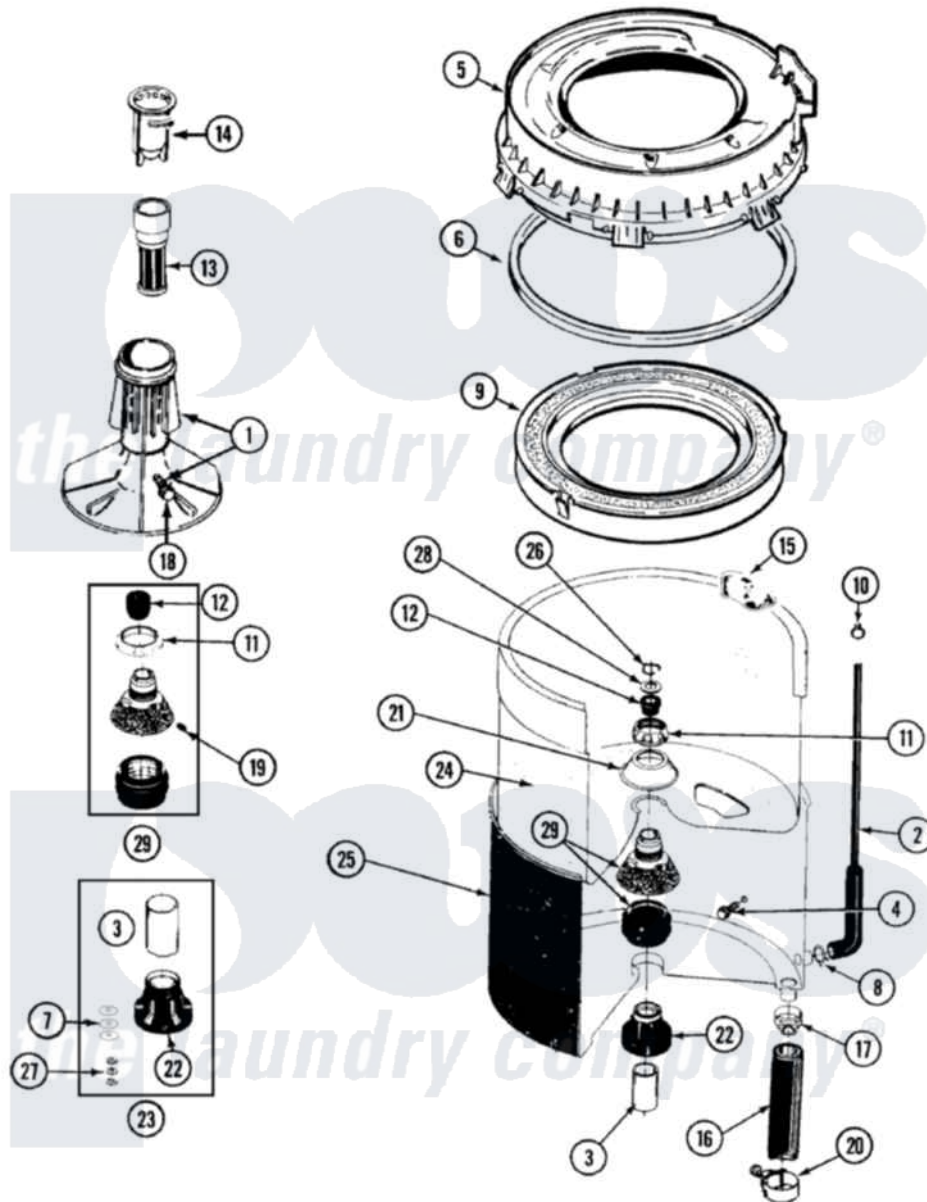

Maytag LAT8024AAE 07 - TUB

Maytag [Residential Maytag LAT8024AAE Washer Parts](#) Parts Diagram 07 - TUB
 Click on the part number to view part

Item	Original Part Number	Replaced By	Status	Part Description
1	207538			Agitator W/Lock Screw
2	22001036	22001619		Tube, Water Level Switch
3	211130			Bearing Liner, Tub Bearing
4	200744	W10175939		Bolt
"	205254	W10175938		Bolt
5	22001299			Tub Cover And Gasket Assembly
6	Y22001201	22001007		Gasket, Cover To Tub
7	211100			Washer, Outer Tub
8	211641			Clamp, 1-1/16"
9	22001142			Ring, Balance
10	410296	596669		Clamp, Manifold
11	211047	6-2110472		Nut- Clamp
12	Y0A4298	6-0A57420		Seal- Agitator
13	22001296		Not Available	FILTER, LINT (DISPENSER HSNG.)
14	22001294			Cup, Dispensing

15	215980		Plug, Filter Hole
16	Y212989		Hose, Outer Tub To Pump
17	201011	285655	Clamp, Hose
18	206478		Not Available
19	211618	22001423	Set Screw, Mounting Stem
20	202574	3367052	Clamp, Hose
21	211210		Washer, Clamping Nut
22	200824	6-2040130	Tub Bearin
23	204013	6-2040130	Tub Bearin
24	22001140	Y2201881	Tub, Inner Short White SP
25	22001115	22003312	Tub, Outer
26	Y015667		Retaining Ring
27	Y054867		Washer, Lock
28	Y015666		Washer, Retaining -
29	204012	6-2095720	Mounting S