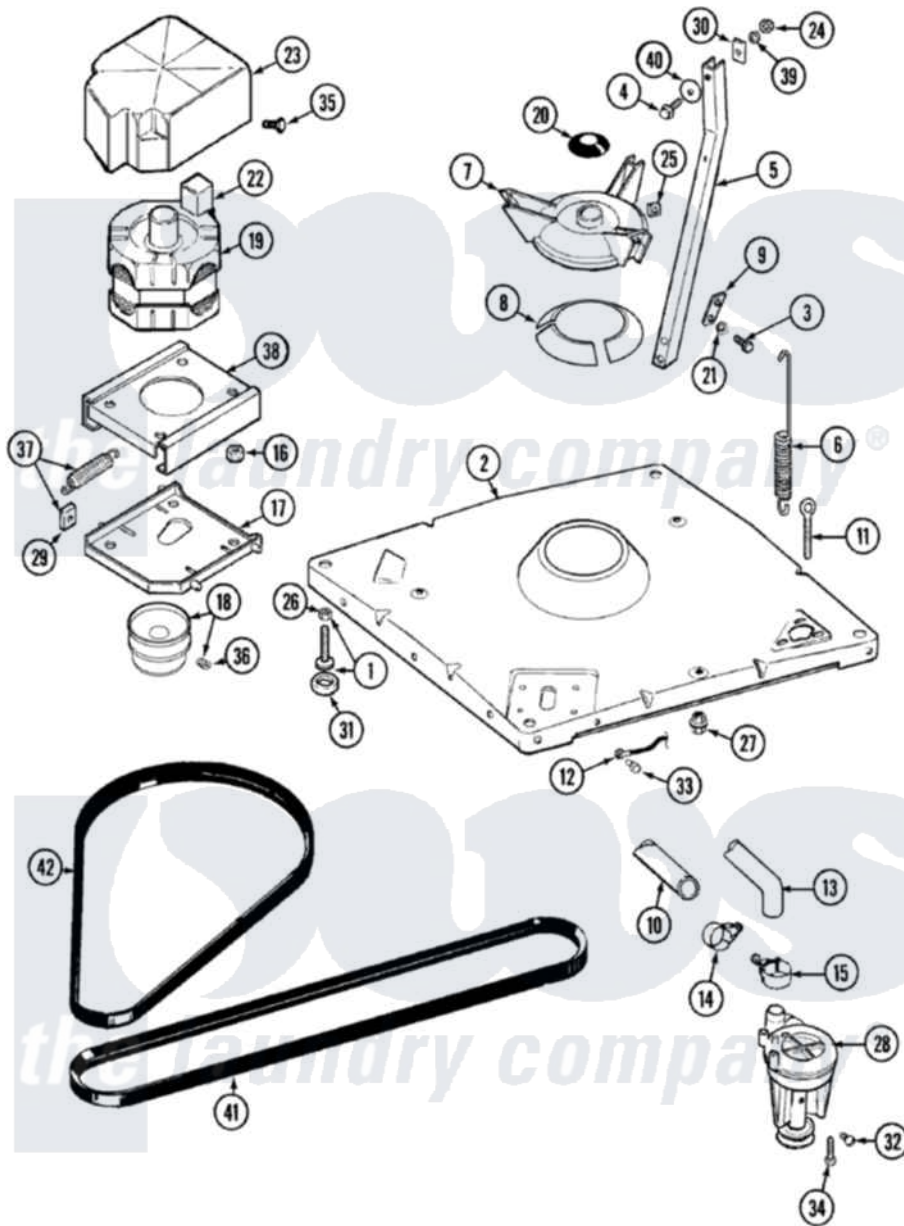

Maytag LAT8024AAL 01 - BASE

Maytag Residential Maytag LAT8024AAL Washer Parts Parts Diagram 01 - BASE
 Click on the part number to view part

Item	Original Part Number	Replaced By	Status	Part Description
1	Y302699	22003428		Leg, Adjustable
2	22001172	22002150		Base
3	Y015627			Screw- Hex
4	205254	W10175938		Bolt
"	200744	W10175939		Bolt
5	213100		Not Available	PART NOT USED
6	22001300			Spring, Centering
7	203725			Damper W/Bolt And Clip
8	203956			Damper Pad Kit
9	213073			Washer, Double Brace
10	214767	22001448		Hose, Pump
11	216416			Bolt, Eye/Centering Spring
12	901220			Ground Wire
13	Y212989			Hose, Outer Tub To Pump
14	202574	3367052		Clamp, Hose
15	202574	3367052		Clamp, Hose

16	Y311426	3400029	Nut, Adapter Plate
17	22001301		Mount, Motor Lower-Assembly
18	200816	6-2008160	Pulley- MO
19	201805	12002351	Motor-Drve
20	211028	22001586	Deflector, Water
21	911852	486009	Lockwasher
22	206505		Not Available PROD. No.201664-15, & No.205463-3.
"	205132		Not Available SWITCH, MOTOR EXTERNAL START No.201664-14,205463- 4 & 201800-4
23	215098		Shield, Motor
24	Y052734		Nut, Carrage Bolts And Bracket
25	Y052785		Nut, Brace To Damper
26	210385		Lock Nut For Adjustable Leg
27	211949		Nut, Adjustment Eyebolt
28	202203	6-2022030	Pump As Pa
29	204998	205000	Roller And Spring Kit 4+Spr
30	212979		Not Available WASHER, TUB BRACE
31	210684		Foot, Adjustable Leg
32	Y015408	22003235	Screw, Bearing Insert
33	912365	3370225	Screw
34	211880		Screw, HeX Head No.10 X 1/2 Inc
35	213121	3400111	Screw, 12-14 X 5/8
36	Y053241		Set Screw, Motor Pulley
37	205000		Roller And Spring Kit 4+Spr
38	206708	6-2097790	Transmison
39	214956		Motor Mount Assembly
40	Y054867		Washer, Lock
41	211100		Washer, Outer Tub