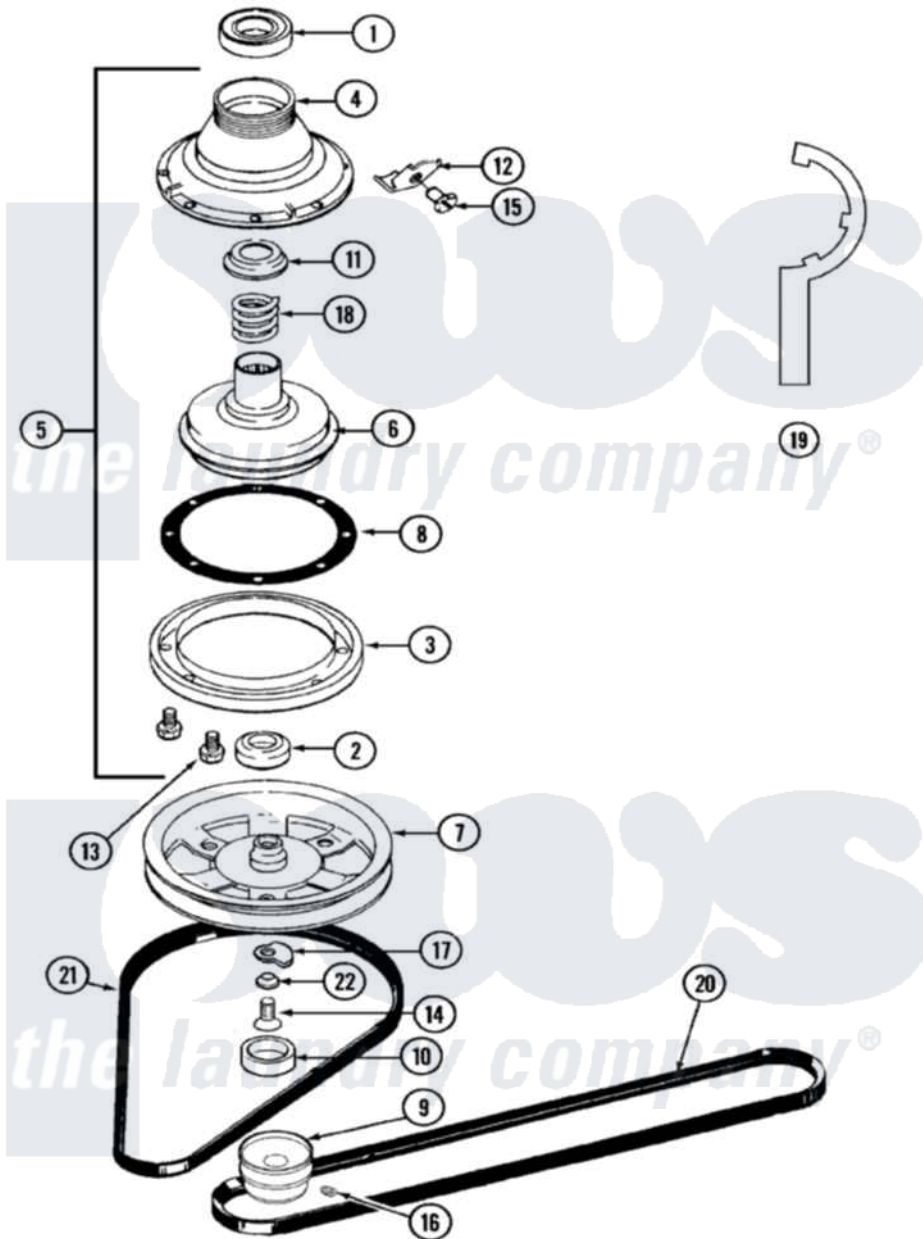

Maytag LAT8024AAL 03 - CLUTCH, BRAKE & BELTS

Maytag Residential Maytag LAT8024AAL Washer Parts Parts Diagram 03 - CLUTCH, BRAKE & BELTS
 Click on the part number to view part

Item	Original Part Number	Replaced By	Status	Part Description
1	Y200720	22003441		Bearing, Rear
2	200835			Bearing, Brake Rotor
3	211043	6-2011900		Brake Asse
4	211045	6-2011900		Brake Asse
5	201190	6-2011900		Brake Asse
6	201126	6-2011900		Brake Asse
7	211059	6-2301530		Pulley
8	211042	6-2011900		Brake Asse
9	200816	6-2008160		Pulley- MO
10	211038		Not Available	CAP, OIL RETAINER
11	211039	6-2011900		Brake Asse
12	213325			Clip, Retaining
13	211000			SCREW, BRAKE DRUM (HEX HEAD)
14	211375	681582		Screw
15	213326			Bolt, Sems Retaining Clip
16	Y053241			Set Screw, Motor Pulley

17	211089		Lug, Stop Pulley
18	211041	6-2011900	Brake Asse
19	Y038315	038315	Tool
20	211124		Part Not Used
21	211125		V Belt, Drive Pulley
22	211090	22003555	Washer, Stop Lug