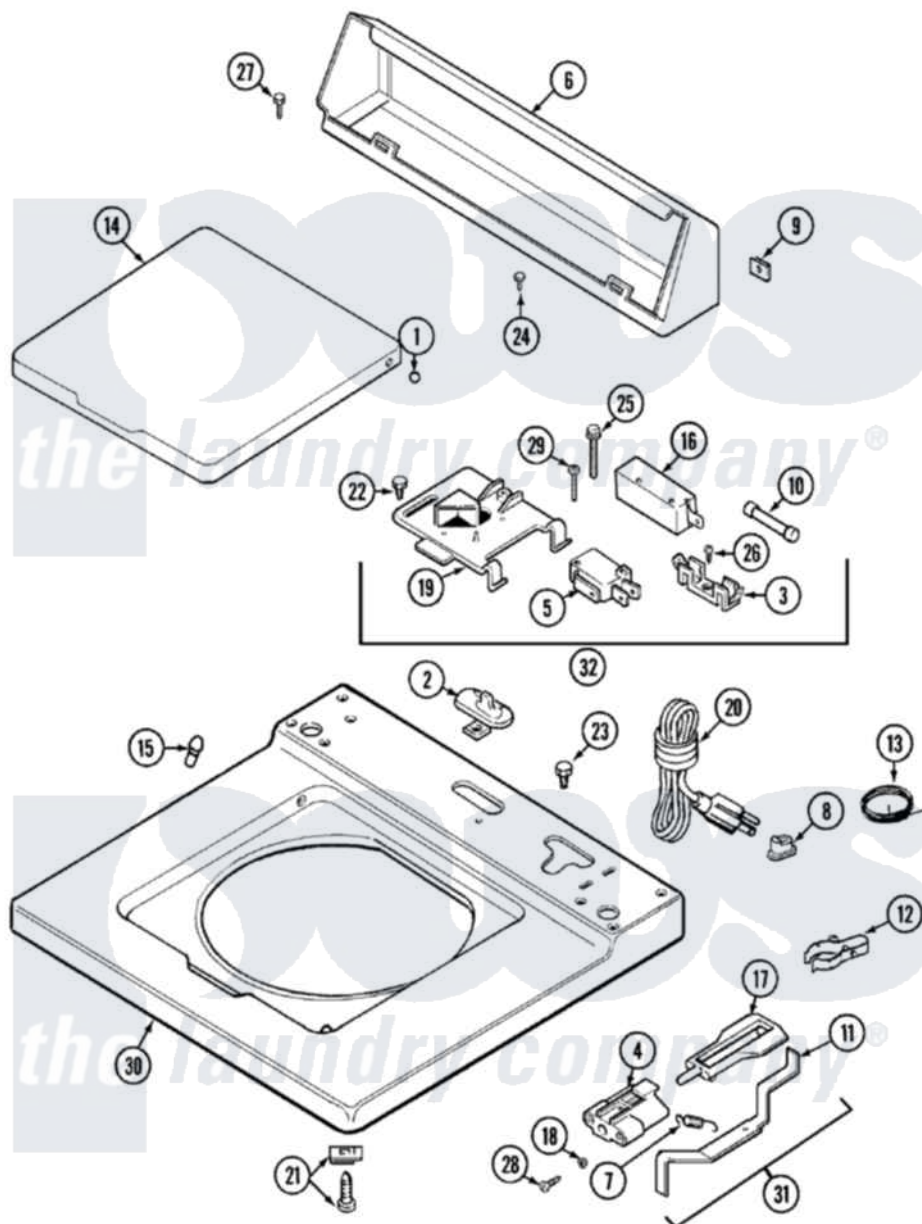

Maytag LAT8024AAL 05 - TOP

Maytag [Residential Maytag LAT8024AAL Washer Parts](#) Parts Diagram 05 - TOP
 Click on the part number to view part

Item	Original Part Number	Replaced By	Status	Part Description
1	211726			Hinge, Ball Lid
2	207159	489355		Screw, 8 X 1/2
"	22001298			Cap, Top Cover
3	207167			Block, Fuse
4	216256		Not Available	BRACKET, UNBALANCE
5	207166			Switch, Check
6	205635L		Not Available	CONSOLE (ALM)
7	213720			Spring, Lid Switch
8	211881			Grommet, Cord Part Not Used-Gas Models Only
9	215075			Fastener, Control Panel To Console
10	207168	22001682		Switch Assembly, Lid W/4amp Fuse
11	22001136			Lever, Unbalance
12	301548			Clamp, Ground Wire
13	311155			Ground Wire And Clamp

14	22001207		Not Available	LID W/LEGEND (ALM)---NA
15	212716			Bumper, Lid
16	205415	279347		Switch-Lid
17	216255			Plunger, Lid Switch
18	211500			Washer, Bracket To Top Cover
19	Y215699	22001678		Bracket, Switch And Fuse
20	208194	22003062		Cord, Power
21	204445			Screw And Fastener Assembly
22	207159	489355		Screw, 8 X 1/2
23	315483	3370225		Screw
24	216423	3370225		Screw
25	213501			Screw, No.6-20 X 1-1/8 Inch
26	Y311711			Screw, Fuse Block
27	Y313559			Screw
28	910182	25-7809		Screw, No.6-20 1/2 Flthd Torx
29	22001352			Screw, Check Switch
30	22001118		Not Available	TOP, MAIN (ALM)---NA
31	22001311			Unbalance Lever Assembly
32	207176	22001682		Switch Assembly, Lid W/4amp Fuse