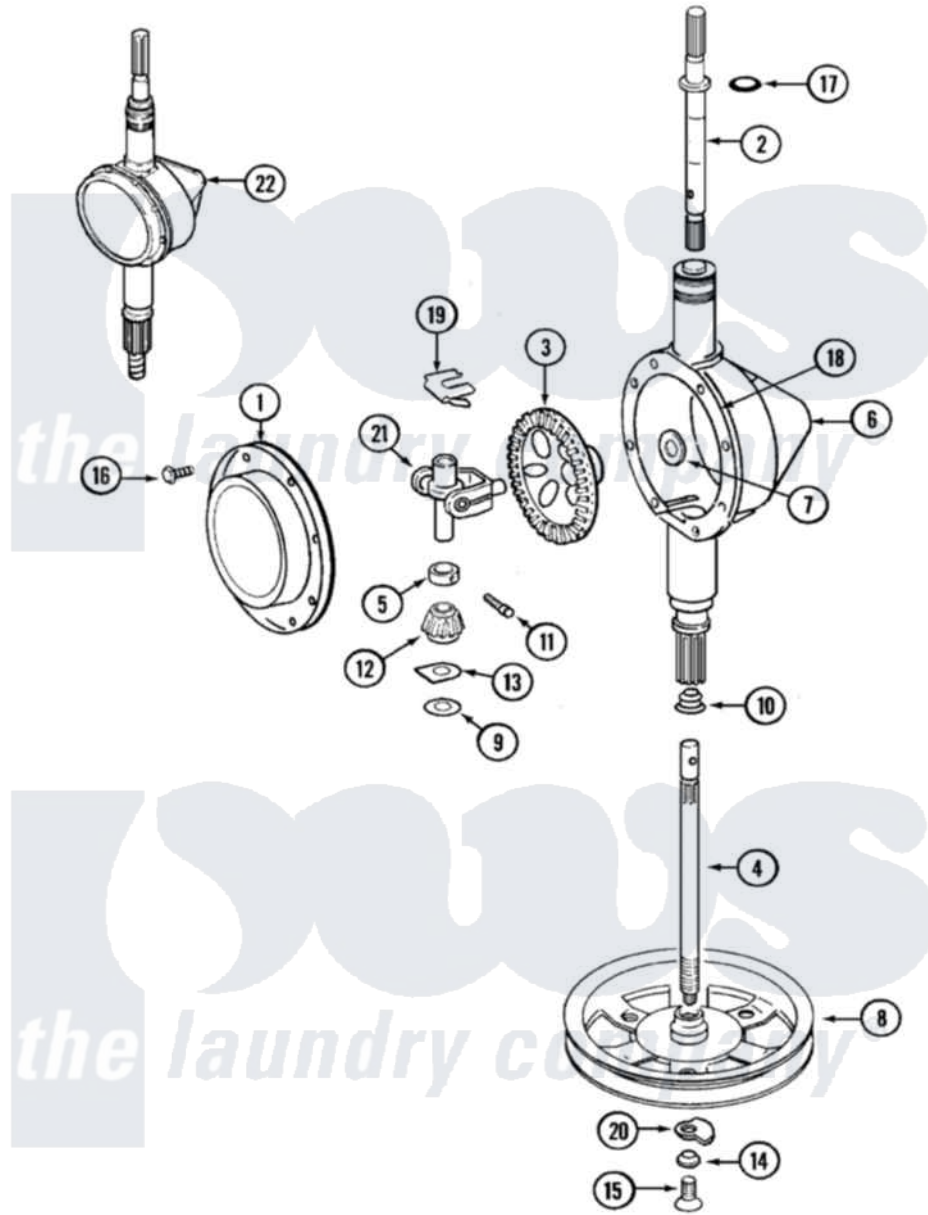

Maytag LAT8024AAL 06 - TRANSMISSION

Maytag Residential Maytag LAT8024AAL Washer Parts Parts Diagram 06 - TRANSMISSION
 Click on the part number to view part

Item	Original Part Number	Replaced By	Status	Part Description
1	206628			Cover, Transmission
2	207153	6-2097820		Kit- Shaft
3	206713	6-2067130		Gear- Beve
4	215411	12001451		Ctr Shaft W/Collar Andkeeper- Sha
5	215415		Not Available	COLLAR, LOWER
6	206625	6-2097790		Transmison
7	215394			Washer, Bevel Gear
8	211059	6-2301530		Pulley
9	211483	6-2114830		Washer- SP
10	206602	207843		Lip Seal Repair Kit
11	Y206629			Pin, Collar
12	215401	W10221114		Pinion
13	215395			Plate, Clutch
14	211090	22003555		Washer, Stop Lug
15	211375	681582		Screw
				SCREW, TRANSMISSION

16	215417	Not Available	SCREW, TRANSMISSION COVER
17	210690		Seal, Rubber
18	Y058700	675652	Adhesive
19	215581		Spring, Agitator Shaft
20	211089		Lug, Stop Pulley
21	206685	6-2066850	Yoke
22	206708	6-2097790	Transmison