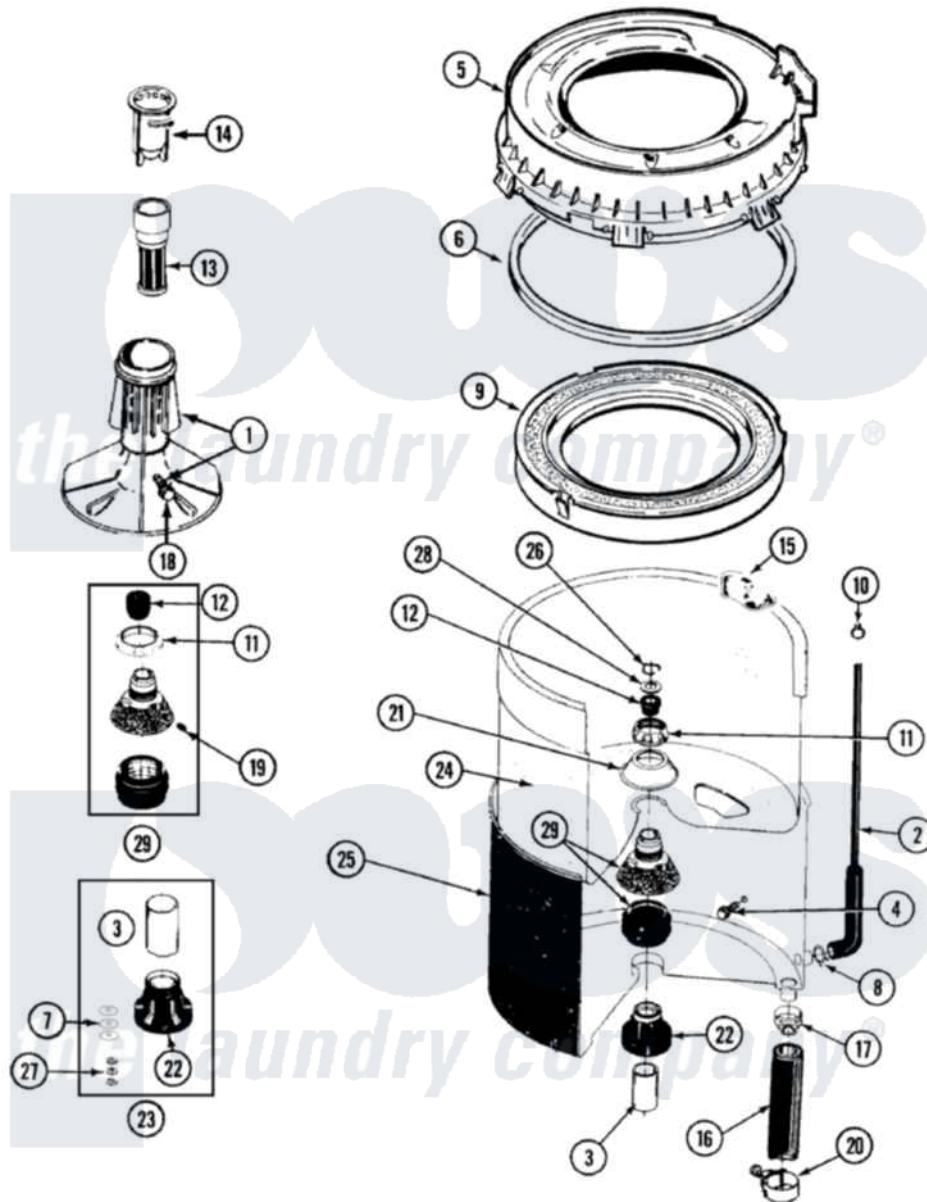

Maytag LAT8024AAL 07 - TUB

Maytag [Residential Maytag LAT8024AAL Washer Parts](#) Parts Diagram 07 - TUB
 Click on the part number to view part

Item	Original Part Number	Replaced By	Status	Part Description
1	207538			Agitator W/Lock Screw
2	22001036	22001619		Tube, Water Level Switch
3	211130			Bearing Liner, Tub Bearing
4	200744	W10175939		Bolt
"	205254	W10175938		Bolt
5	22001299			Tub Cover And Gasket Assembly
6	Y22001201	22001007		Gasket, Cover To Tub
7	211100			Washer, Outer Tub
8	211641			Clamp, 1-1/16"
9	22001142			Ring, Balance
10	410296	596669		Clamp, Manifold
11	211047	6-2110472		Nut- Clamp
12	Y0A4298	6-0A57420		Seal- Agitator
13	22001296		Not Available	FILTER, LINT (DISPENSER HSNG.)
14	22001294			Cup, Dispensing

15	215980		Plug, Filter Hole
16	Y212989		Hose, Outer Tub To Pump
17	201011	285655	Clamp, Hose
18	206478		Not Available
19	211618	22001423	Set Screw, Mounting Stem
20	202574	3367052	Clamp, Hose
21	211210		Washer, Clamping Nut
22	200824	6-2040130	Tub Bearin
23	204013	6-2040130	Tub Bearin
24	22001140	Y2201881	Tub, Inner Short White SP
25	22001115	22003312	Tub, Outer
26	Y015667		Retaining Ring
27	Y054867		Washer, Lock
28	Y015666		Washer, Retaining -
29	204012	6-2095720	Mounting S