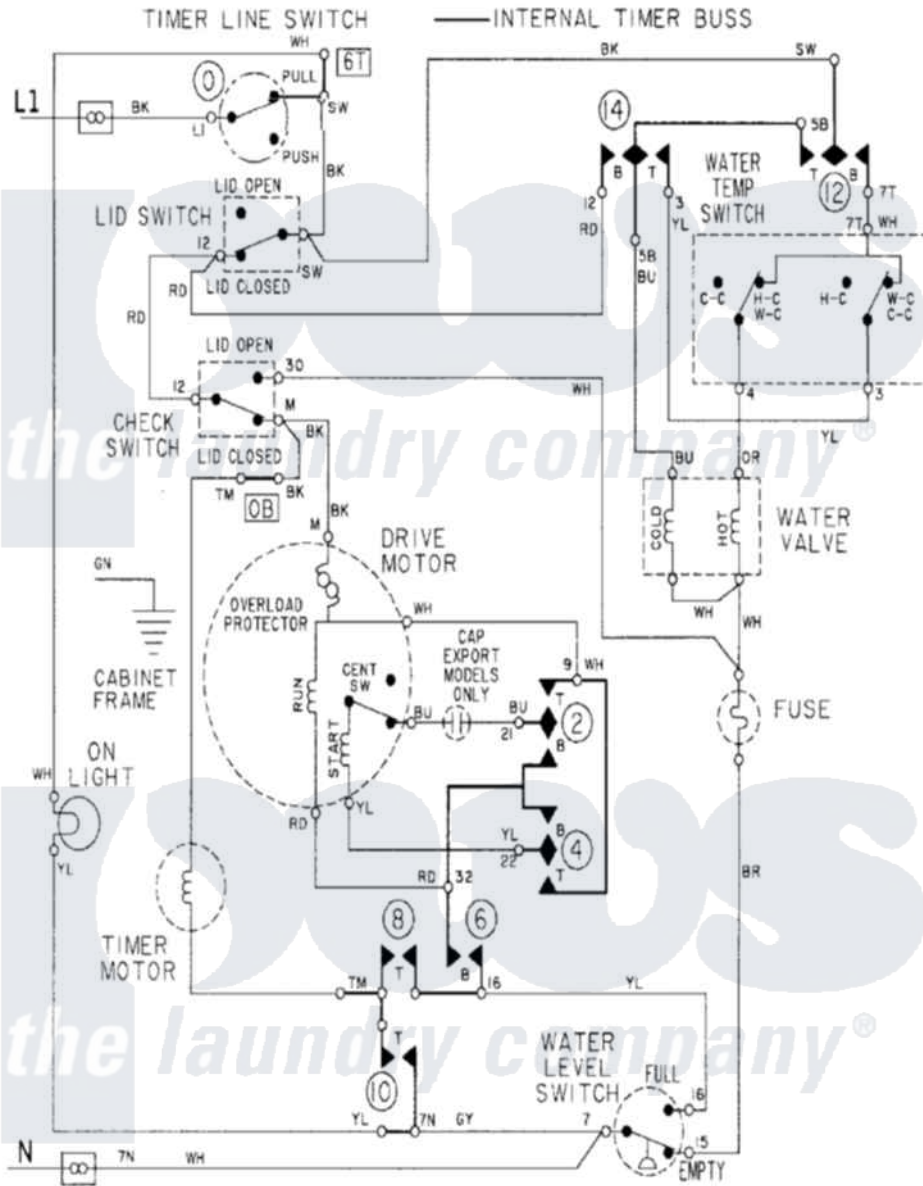

Maytag LAT8024AAL 08 - WIRING INFORMATION

Maytag Residential Maytag LAT8024AAL Washer Parts Parts Diagram 08 - WIRING INFORMATION
 Click on the part number to view part

Item	Original Part Number	Replaced By	Status	Part Description
NI	15001090		Not Available	WIRING INFORMATION