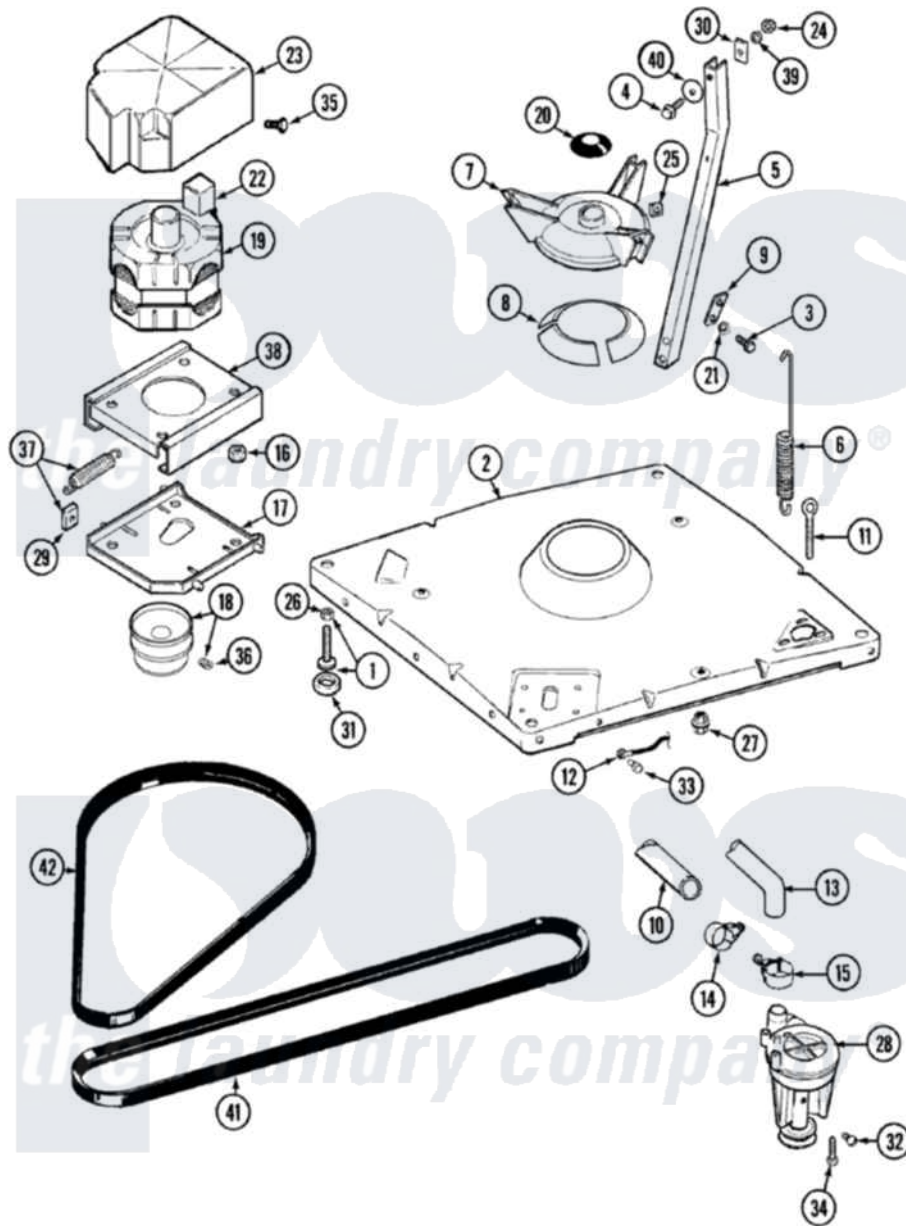

Maytag LAT8024AAM 01 - BASE (LAT8034AAM & LAT8024AAM)

Maytag Residential Maytag LAT8024AAM Washer Parts Parts Diagram 01 - BASE (LAT8034AAM & LAT8024AAM)
 Click on the part number to view part

| Item | Original Part Number | Replaced By | Status | Part Description |
|------|--------------------------|---------------------------|---------------|----------------------------|
| 1 | Y302699 | 22003428 | | Leg, Adjustable |
| 2 | 22001172 | 22002150 | | Base |
| 3 | Y015627 | | | Screw- Hex |
| 4 | 205254 | W10175938 | | Bolt |
| " | 200744 | W10175939 | | Bolt |
| 5 | 213100 | | Not Available | PART NOT USED |
| 6 | 22001300 | | | Spring, Centering |
| 7 | 203725 | | | Damper W/Bolt And Clip |
| 8 | 203956 | | | Damper Pad Kit |
| 9 | 213073 | | | Washer, Double Brace |
| 10 | 214767 | 22001448 | | Hose, Pump |
| 11 | 216416 | | | Bolt, Eye/Centering Spring |
| 12 | 901220 | | | Ground Wire |
| 13 | Y212989 | | | Hose, Outer Tub To Pump |
| 14 | 202574 | 3367052 | | Clamp, Hose |
| 15 | 202574 | 3367052 | | Clamp, Hose |